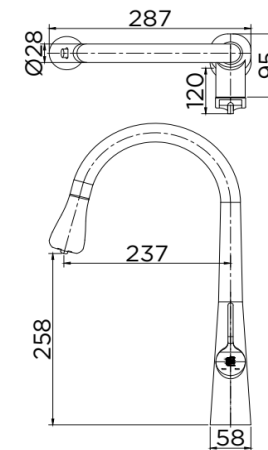

Finish

Faucet : Black

Product Descriptions

Sink Mixer Faucet : Cartridge Valve
Function : 2 Functions
Minimum Pressure : 1 Bar
Flow Rate Faucet : 3.7 Liters/min @1 Bar

Consist of

Sink Mixer Faucet
Fixing Materials

Recommendation'

-

Item number

EF-03-924-55

Dimension	Dimension pack.	Unit
455*287*121	635*290*80	mm
Net Weight	Gross Weight	Unit
20	22.50	kg
Packing type	Packing unit	UOM
Brown Box	10 pcs/carton	Pc
SKU Barcode		
885 1674 65604 6		