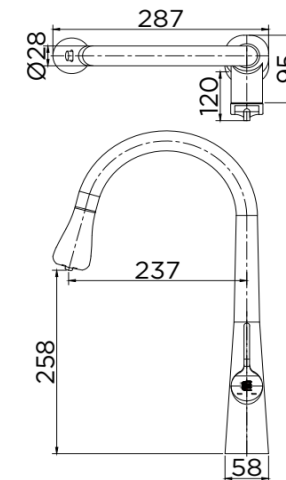

## Recommendation'

Dimension	Dimension pack.	Unit
455*287*121	635*290*80	mm
Net Weight	Gross Weight	Unit
20	22.50	kg
Packing type	Packing unit	UOM
Brown Box	10 pcs/carton	Pc
SKU Barcode		
885 1674 65603 9		