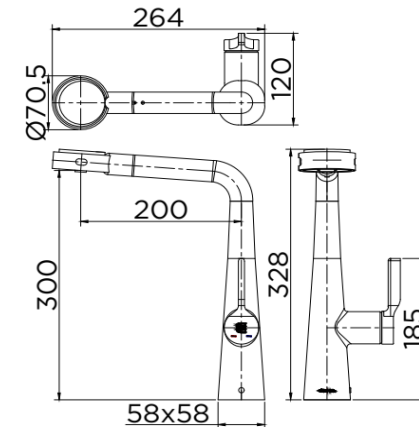

## Product Descriptions

Sink Mixer Faucet : Cartridge Valve  
Function : 4 Functions  
Minimum Pressure : 1 Bar  
Flow Rate Faucet : 3.7 Liters/min @1 Bar

## Consist of

Sink Mixer Faucet  
Fixing Materials

## Item number

EF-01-924-55

|                  |                 |      |
|------------------|-----------------|------|
| Dimension        | Dimension pack. | Unit |
| 328*264*120      | 480*290*85      | mm   |
| Net Weight       | Gross Weight    | Unit |
| 20               | 22.50           | kg   |
| Packing type     | Packing unit    | UOM  |
| Brown Box        | 10pcs/carton    | Pc   |
| SKU Barcode      |                 |      |
| 885 1674 65598 8 |                 |      |