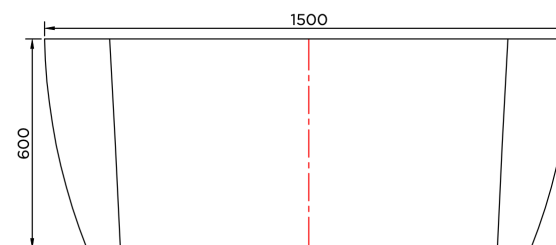

SPECIFICATION SHEET

ชื่อสินค้า

อ่างอาบน้ำ อะครีลิก
ขนาด 1500x800x600 มม.

แบรนด์

เอสเธอร์

วัสดุ

อ่างอาบน้ำ : อะครีลิก

สี

ชนิดผิว : สีขาว

ลักษณะสินค้า

อ่างอาบน้ำ : แบบตั้งพื้น
ขนาด : 1500x800x600 mm

สินค้าในชุดประกอบด้วย

อ่างอาบน้ำ
สะดืออ่างอาบน้ำ
ท่อน้ำทิ้งแบบอ่อน

แนะนำใช้กับ

ก๊อกผสมลงอ่าง : KF-41-771-50

Item name

Acrylic freestanding bath
Size 1500x800x600 mm

Brand

ESTHER

Materials

Bathtub : Acrylic

Finish

Surface : White

Product Descriptions

Bathtub : Freestanding
Size : 1500x800x600 mm

Consist of

Bathtub
Waste Drain
Flexible Waste Pipe

Recommendation

Floor Standing Faucet : KF-41-771-50

Item number

EAB-01-110F-11

Dimension	Dimension pack.	Unit
1500x800x600	1550x850x650	mm
Net Weight	Gross Weight	Unit
45	50	kg
Packing type	Packing unit	UOM
Carton Box	1 pc/ box	Pc
SKU Barcode		
885 1674 65380		

Update: 22/04/2025

FM-MK-001 SPEC SHEET 26/05/2564

Karat
ENTERPRISE

สอบถาม เสนอแนะ
Call Center 08 0555 8555

บริษัท กระรัต เอ็นเตอร์ไพรส์ (ประเทศไทย) จำกัด

9/260 หมู่ที่ 5 ถนนพหลโยธิน ตำบลคลองหมื่น

อำเภอคลองหลวง จังหวัดปทุมธานี 12120

E-mail : support@karatenterprise.com