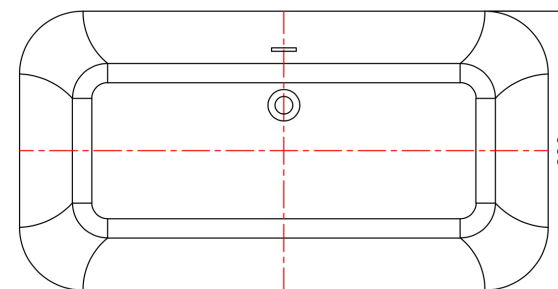

SPECIFICATION SHEET

ชื่อสินค้า

อ่างอาบน้ำ อะครีลิก
ขนาด 1500x800x600 มม.

แบรนด์

เอสเธอร์

วัสดุ

อ่างอาบน้ำ : อะครีลิก

สี

ชนิดผิว : สีขาว

ลักษณะสินค้า

อ่างอาบน้ำ : แบบตั้งพื้น
ขนาด : 1500x800x600 mm

สินค้าในชุดประกอบด้วย

อ่างอาบน้ำ
สะดืออ่างอาบน้ำ
ท่อน้ำทิ้งแบบอ่อน

แนะนำใช้กับ

ก๊อกผสมลงอ่าง : KF-41-771-50

Item name

Acrylic freestanding bath
Size 1500x800x600 mm

Brand

ESTHER

Materials

Bathtub : Acrylic

Finish

Surface : White

Product Descriptions

Bathtub : Freestanding
Size : 1500x800x600 mm

Consist of

Bathtub
Waste Drain
Flexible Waste Pipe

Recommendation

Floor Standing Faucet : KF-41-771-50

Item number

EAB-01-110F-11

Dimension	Dimension pack.	Unit
1500x800x600	1550x850x650	mm
Net Weight	Gross Weight	Unit
45	50	kg
Packing type	Packing unit	UOM
Carton Box	1 pc/ box	Pc
SKU Barcode		
885 1674 65380		

Update: 22/04/2025

FM-MK-001 SPEC SHEET 26/05/2564

Karat
ENTERPRISE

สอบถาม เสนอแนะ
Call Center 08 0555 8555

บริษัท กระรัต เอ็นเตอร์ไพรส์ (ประเทศไทย) จำกัด

9/260 หมู่ที่ 5 ถนนพหลโยธิน ตำบลคลองหมื่น

อำเภอคลองหลวง จังหวัดปทุมธานี 12120

E-mail : support@karatenterprise.com