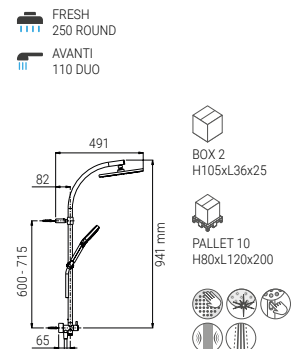

A65SL1.62.53D.05N

A65.62.53D.05N

- KIT SYSTEM ARCHITECT 24/1 CHROME
- KIT SYSTEM ARCHITECT 24/1 CHROM
- KIT SYSTEME ARCHITECT 24/1 CHROME
- KIT SISTEMA ARCHITECT 24/1 CROMO

A65MS.62.53D.05N

- KIT SYSTEM ARCHITECT 24/6 RENOVATION CHROME
- KIT SYSTEM ARCHITECT 24/6 RENOVATION CHROM
- KIT SYSTEME ARCHITECT 24/6 RENOVATION CHROME
- KIT SISTEMA ARCHITECT 24/6 RENOVATION CROMO