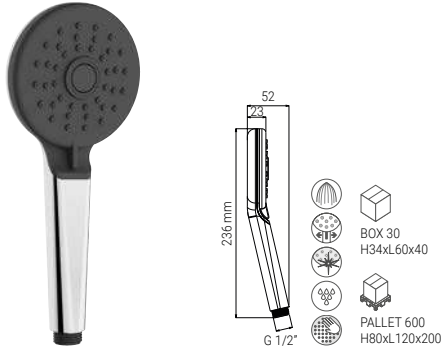

JUNIOR LINE

D1557QSN

- HAND SHOWER JUNIOR 100 2S SWIRL CHROME/BLACK
- HANDBRAUSE JUNIOR 100 2S SWIRL CHROM/SCHWARZ
- DOUCHETTE JUNIOR 100 2S SWIRL CHROME/NOIR
- DOCCIA JUNIOR 100 2S SWIRL CROMO/NERO