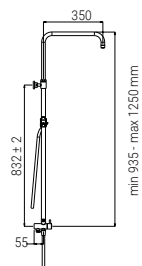

D85MS.00.000.57KN