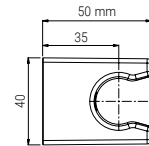

A5305N

- WALL BRACKET PURE ABS CHROME
- WANDHALTER PURE ABS CHROM
- SUPPORT MURAL PURE ABS CHROME
- SUPPORTO A MURO PURE ABS CROMO

BOX 100 H26xL39x39 PALLET 3600 H80xL120x200

A8605N

- WALL BRACKET TECHNO SWIVEL ABS CHROME
- WANDHALTER TECHNO DREHBAR ABS CHROM
- SUPPORT MURAL TECHNO PIVOTANT ABS CHROME
- SUPPORTO A MURO TECHNO GIREVOLE ABS CROMO