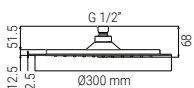

BOX 8
H34xL60x40
PALLET 160
H80xL120x200

CLEANED NOZZLES

CLOGGED NOZZLES

DSV0105N

- SHOWER HEAD ROUND 300 PRESSURE CONTROL VALVE CHROME
- KOPFBRAUSE ROUND 300 PRESSURE CONTROL VALVE CHROM
- TÊTE DE DOUCHE ROUND 300 PRESSURE CONTROL VALVE CHROME
- SOFFIONE ROUND 300 PRESSURE CONTROL VALVE CROMO