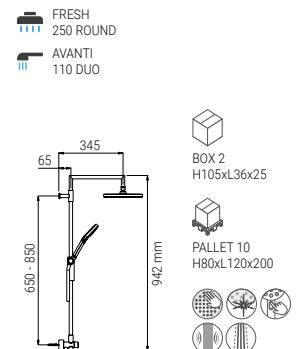

A72MS.62.53D.05N

- KIT SYSTEM STYLE 6 RENOVATION CHROME
- KIT SYSTEM STYLE 6 RENOVATION CHROM
- KIT SYSTEME STYLE 6 RENOVATION CHROME
- KIT SISTEMA STYLE 6 RENOVATION CROMO