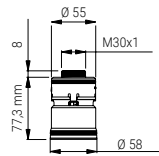

ACCESSORIES AND SPARE PARTS

BT200-002-LEDWN ○○○○○

- CARTRIDGE LIGHT LED WHITE
- KARTUSCHE LIGHT LED WEISS
- CARTOUCHE LIGHT LED BLANC
- CARTUCCIA LIGHT LED BIANCO

Light

BT200-003-LEDRN ●●●●●

- CARTRIDGE LIGHT LED RAINBOW
- KARTUSCHE LIGHT LED RAINBOW
- CARTOUCHE LIGHT LED RAINBOW
- CARTUCCIA LIGHT LED RAINBOW

Light

BT200-KEYN

- KEY SOUND/LIGHT CARTRIDGE
- SCHLÜSSEL KARTUSCHE SOUND/LIGHT
- CLE CARTOUCHE SOUND/LIGHT
- CHIAVE PER CARTUCCIA SOUND/LIGHT

H000105N

- 45° BRACKET FOR HAND SHOWER METAL CHROME
- WINKEL 45° FÜR HANDBRAUSE METAL CHROME
- EQUERRE DE FIXATION 45° POUR DOUCHETTE METAL CHROME
- SQUADRETTA 45° PER DOCCIA METAL CROMO

BOX 24 H19xL54x34 PALLET 672 H80xL120x200

A000205N

- 45° HAND SHOWER BRACKET FOR BATH TUB MOUNTING METAL CHROME
- BRAUSEHALTER 45° FÜR WANNENRANDMONTAGE METAL CHROM
- SUPPORT DOUCHETTE 45° POUR FIXATION BAIGNOIRE METAL CHROME
- SUPPORTO DOCCIA 45° PER MONTAGGIO A BORDO VASCA METAL CROMO

BOX 50 H26xL39x39 PALLET 1800 H80xL120x200

H104605N

- SOAP DISH QUADRO ABS CHROME
- SEIFENSCHALE QUADRO ABS CHROM
- PORTE-SAVON QUADRO ABS CHROME
- PORTASAPONE QUADRO ABS CROMO

BOX 30 H31xL59x39 PALLET 600 H80xL120x200

H104505N

- SOAP DISH RECTANGULAR ABS CHROME
- SEIFENSCHALE RECTANGULAR ABS CHROM
- PORTE-SAVON RECTANGLE ABS CHROME
- PORTASAPONE RETTANGOLARE ABS CROMO

BOX 30 H31xL59x39 PALLET 600 H80xL120x200