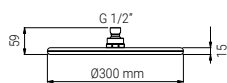

SHOWER HEADS

BY300R05N

- SHOWER HEAD INFINITY ROUND 300 CHROME
- KOFBRAUSE INFINITY ROUND 300 CHROM
- TÊTE DE DOUCHE INFINITY ROUND 300 CHROME
- SOFFIONE INFINITY ROUND 300 CROMO