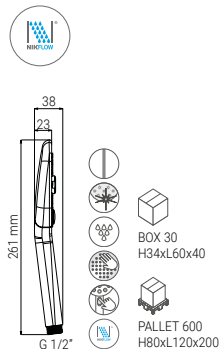

BS4105Q TAN

- HAND SHOWER NOVA SQUARE 120 3S AIR CHROME
- HANDBRAUSE NOVA SQUARE 120 3S AIR CHROM
- DOUCHETTE NOVA SQUARE 120 3S AIR CHROME
- DOCCIA NOVA SQUARE 120 3S AIR CROMO