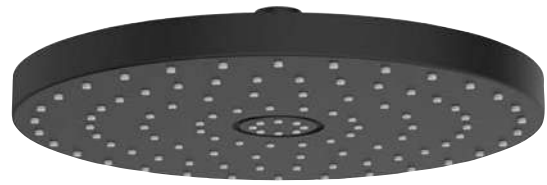

TECHNO LINE

BH4005N

- SHOWER HEAD TECHNO 250 AIRDROP CHROME
- KOPFBRAUSE TECHNO 250 AIRDROP CHROM
- TÊTE DE DOUCHE TECHNO 250 AIRDROP CHROME
- SOFFIONE TECHNO 250 AIRDROP CROMO

BH4007N

- SHOWER HEAD TECHNO 250 AIRDROP CHROME
- KOPFBRAUSE TECHNO 250 AIRDROP MATT SCHWARZ
- TÊTE DE DOUCHE TECHNO 250 AIRDROP NOIR MAT
- SOFFIONE TECHNO 250 AIRDROP NERO OPACO