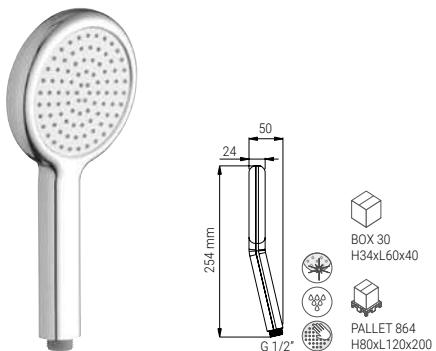

B2805N

- HAND SHOWER INFINITY 120 UNO CHROME
- HANDBRAUSE INFINITY 120 UNO CHROM
- DOUCHETTE INFINITY 120 UNO CHROME
- DOCCIA INFINITY 120 UNO CROMO