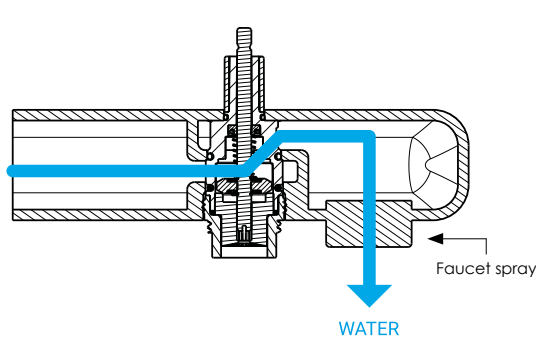

FLOW CONTROL TECHNOLOGY

MESH WASHER

- \varnothing 18 mm
- Steel wire mesh to stop debris, scale and dirt
- Wire 0,2 mm
- Windows 0,5 x 0,5 mm

STANDARD BALL JOINT

AIRVALVE BALL JOINT

- With Aidrop Valve

DROPLESS BALL JOINT