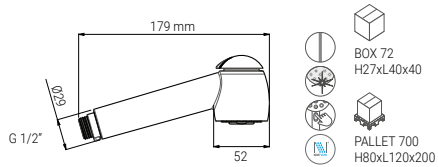

KITCHEN SPRAYS

6905N

- KITCHEN SPRAY CHEF CHROME
- KÜCHENBRAUSE CHEF CHROM
- DOUCHETTE CUISINE CHEF CHROME
- DOCCIA CUCINA CHEF CROMO