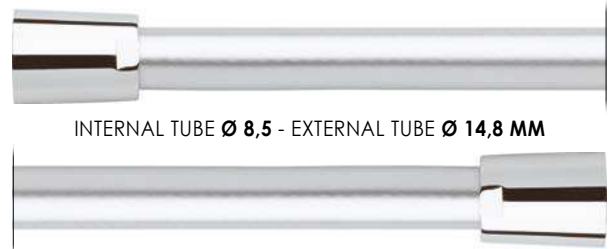

S06 CHROMOFLEX

S06.301.303.125.03N	125 cm	S06.301.303.175.03N	175 cm
S06.301.303.150.03N	150 cm	S06.301.303.200.03N	200 cm

- REINFORCED FLEXIBLE SHOWER HOSE
- KUNSTSTOFFBRAUSESCHLAUCH GEWEBEVERSTÄRKT
- FLEXIBLE EN PVC LISSE RENFORCÉ
- FLESSIBILE PVC LISCIÒ RINFORZATO