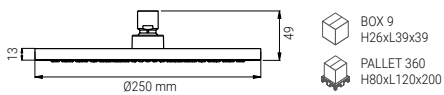

D3605F

- SHOWER HEAD FRESH ROUND 250 CHROME
- KOPFBRAUSE FRESH ROUND 250 CHROM
- TÊTE DE DOUCHE FRESH ROUND 250 CHROME
- SOFFIONE FRESH ROUND 250 CROMO