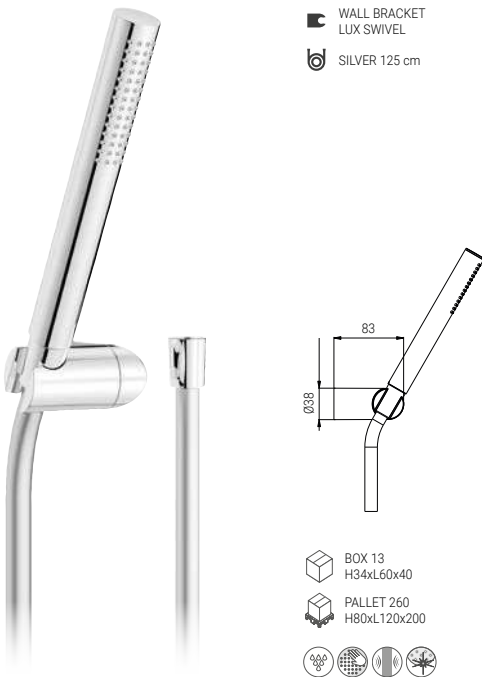

WALL BRACKET
FIX LUX
SILVER 125 cm

BOX 13
H34xL60x40
PALLET 260
H80xL120x200

A70.004.331.05N

- BATH TUB KIT HAND SHOWER STICK CHROME
- WANNENKIT HANDBRAUSE STICK CHROM
- KIT BAIGNOIRE DOUCHETTE STICK CHROME
- KIT VASCA DOCCIA STICK CROMO