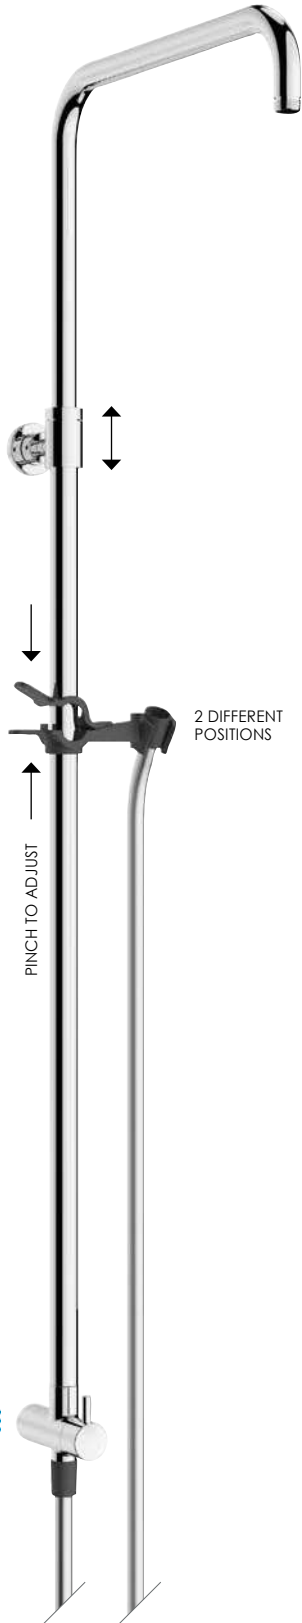

JUNIOR LINE

D85.00.000.57N

- SHOWER SYSTEM 1 JUNIOR CHROME/BLACK
- KIT SYSTEM 1 JUNIOR CHROM/SCHWARZ
- KIT SYSTEME 1 JUNIOR CHROME/NOIR
- KIT SISTEMA 1 JUNIOR CROMO/NERO