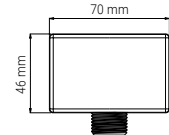

BOX 24 H18xL54x34 PALLET 672 H80xL120x200

2987N05N • 1/2" FEMALE NPT

298905N

- WALL ELBOW SPACE 1/2" ABS CHROME
- WANDANSCHLUSS SPACE 1/2" ABS CHROM
- PRISE D'EAU SPACE 1/2" ABS CHROME
- PRESA D'ACQUA SPACE 1/2" ABS CROMO