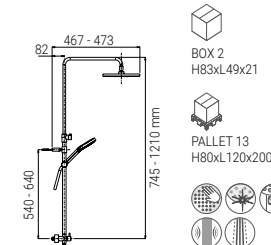

- BOX 2 H83xL49x21

- PALLET 13 H80xL120x200

A67MS.72.53D.05N

- KIT SYSTEM 6 TELESCOPIC RENOVATION CHROME
- KIT SYSTEM 6 TELESCOPIC RENOVATION CHROM
- KIT SYSTEME 6 TELESCOPIC RENOVATION CHROME
- KIT SISTEMA 6 TELESCOPIC RENOVATION CROMO