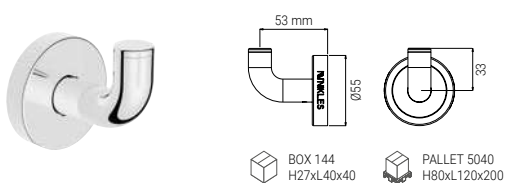

FHK.001.05N

- TOWEL HOOK CHROME
- HANDTUCHHAKEN VERCHROMT
- PORTE-SERVIETTE SIMPLE CHROME
- PORTA ACCAPPATOIO CROMO