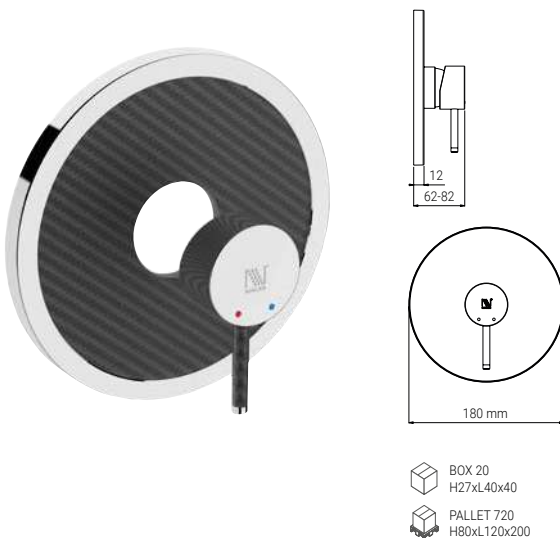

FCU.01.501.51N

- ESTHETICAL ASSEMBLING KIT FOR CONCEALED SHOWER FAUCET ARCHITECT 1 WAY CARBON
- FERTIGMONTAGESET FÜR UP-WASCHTISCHBATTERIE ARCHITECT 1 WEG CARBON
- KIT D'ASSEMBLAGE ESTHETIQUE POUR MITIGEUR DE DOUCHE ENCASTRÉ ARCHITECT MONOCOMMANDE CARBONE
- KIT ASSEMBLAGGIO ESTETICO PER RUBINETTO INCASSO ARCHITECT 1 VIA CARBON