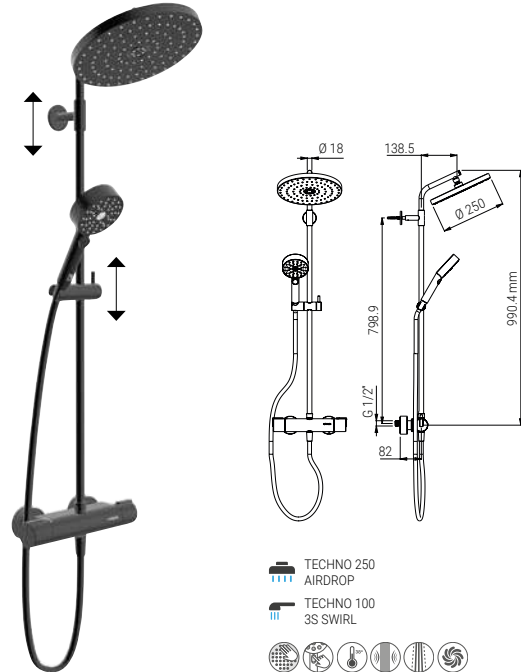

A73TH.80.67W.07N

- KIT SYSTEM THERMOSTATIC TECHNO 18 MATTE BLACK
- KIT SYSTEM THERMOSTATDUSCHE TECHNO 18 MATT SCHWARZ
- KIT SYSTEME THERMOSTATIQUE TECHNO 18 NOIR MAT
- KIT SISTEMA TERMOSTATICO TECHNO 18 NERO OPACO