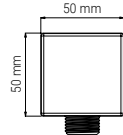

BOX 24 H18xL54x34 PALLET 672 H80xL120x200

ACCESSORIES AND SPARE PARTS

298805N

- WALL ELBOW QUADRO 1/2" ABS CHROME
- WANDANSCHLUSS QUADRO 1/2" ABS CHROM
- PRISE D'EAU QUADRO 1/2" ABS CHROME
- PRESA D'ACQUA QUADRO 1/2" ABS CROMO