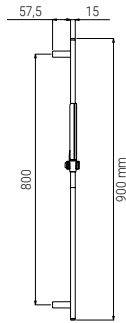

SHOWER KITS

A780.00.261.05N

- SHOWER KIT PURE FLAT CHROME
- BRAUSEKIT PURE FLAT CHROM
- KIT DE DOUCHE PURE FLAT CHROME
- KIT DOCCIA PURE FLAT CROMO