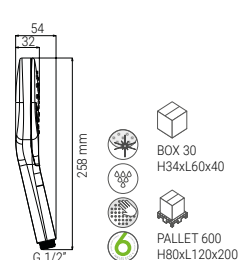

BS2605N

- 9 L/MIN FLOW LIMITER