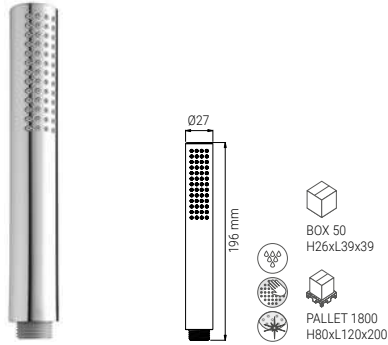

D3705F

- SHOWER HEAD FRESH SQUARE 250 CHROME
- KOPFBRAUSE FRESH SQUARE 250 CHROM
- TÊTE DE DOUCHE FRESH SQUARE 250 CHROME
- SOFFIONE FRESH SQUARE 250 CROMO

FRESH LINE

FRESH LINE

BS0105N

- HAND SHOWER STICK TECHNO CHROME
- HANDBRAUSE STICK TECHNO CHROM
- DOUCHETTE STICK TECHNO CHROME
- DOCCIA STICK TECHNO CROMO