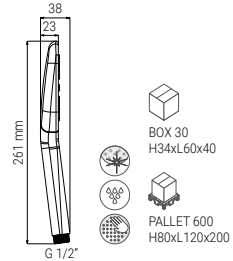

BS4005EN

- 9 L/MIN FLOW LIMITER