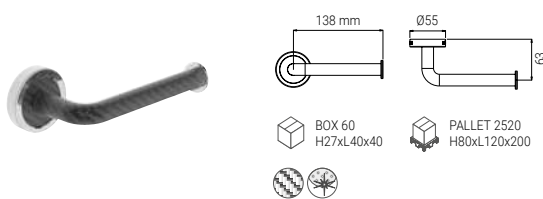

FPH.001.52N

- TOILET PAPER HOLDER CARBON
- PAPIERHALTER CARBON
- PORTE-ROULEAU PAPIER CARBONE
- PORTA ROTOLO CARBON