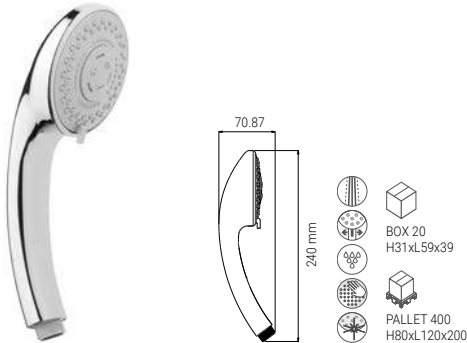

D1105QMF

- HAND SHOWER SMILE 95 3S MASSAGE CHROME
- HANDBRAUSE SMILE 95 3S MASSAGE CHROM
- DOUCHETTE SMILE 95 3S MASSAGE CHROME
- DOCCIA SMILE 95 3S MASSAGE CROMO