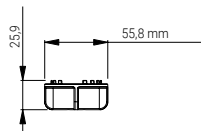

BT200-KEYN

- KEY SOUND/LIGHT CARTRIDGE
- SCHLÜSSEL KARTUSCHE SOUND/LIGHT
- CLE CARTOUCHE SOUND/LIGHT
- CHIAVE PER CARTUCCIA SOUND/LIGHT