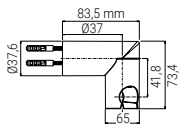

BOX 100 H26xL39x39 PALLET 3600 H80xL120x200

A73205N

- WALL BRACKET FIX FRONTAL ABS CHROME
- WANDHALTER FIX FRONTAL ABS CHROM
- SUPPORT MURAL FIX FRONTAL ABS CHROME
- SUPPORTO A MURO FIX FRONTAL ABS CROMO