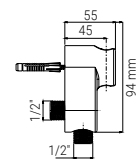

BOX 25 H26xL39x39 PALLET 900 H80xL120x200

2970N05N • 1/2" FEMALE NPT