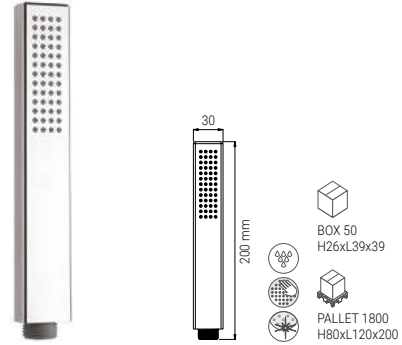

BS0305N

- HAND SHOWER STICK MINI PURE CHROME
- HANDBRAUSE STICK MINI PURE CHROM
- DOUCHETTE STICK MINI PURE CHROME
- DOCCIA STICK MINI PURE CROMO