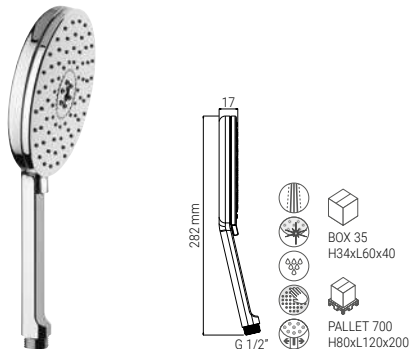

B1805QDN

- HAND SHOWER PURE 140 SOFT DUO AIRDROP CHROME
- HANDBRAUSE PURE 140 SOFT DUO AIRDROP CHROM
- DOUCHETTE PURE 140 SOFT DUO AIRDROP CHROME
- DOCCIA PURE 140 SOFT DUO AIRDROP CROMO