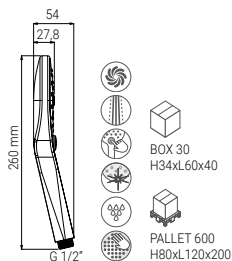

BS4205QSN

- 9 L/MIN FLOW LIMITER