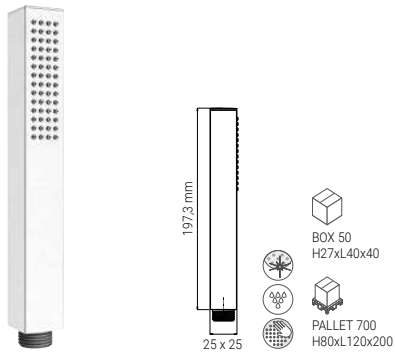

HAND SHOWERS

B1405N

- HAND SHOWER STICK QUADRO METAL CHROME
- HANDBRAUSE STICK QUADRO METAL CHROM
- DOUCHETTE STICK QUADRO METAL CHROME
- DOCCIA STICK QUADRO METAL CROMO