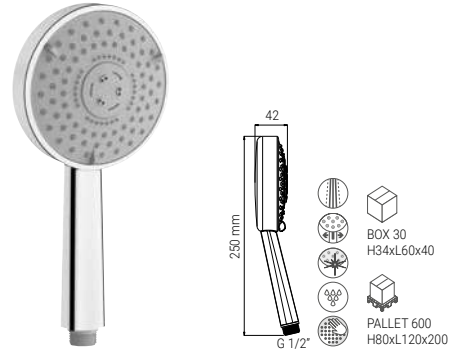

A2805QMN

- HAND SHOWER XL TECHNO 120 3S MASSAGE CHROME
- HANDBRAUSE XL TECHNO 120 3S MASSAGE CHROM
- DOUCHETTE XL TECHNO 120 3S MASSAGE CHROME
- DOCCIA XL TECHNO 120 3S MASSAGE CROMO