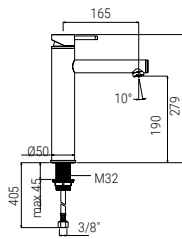

FBT.01.001.05N

- BASIN FAUCET ARCHITECT TALL CHROME
- HOHE WASCHTISCHARMATUR ARCHITECT CHROM
- MITIGEUR DE LAVABO ARCHITECT HAUT CHROME
- RUBINETTO LAVABO ARCHITECT ALTO CROMO