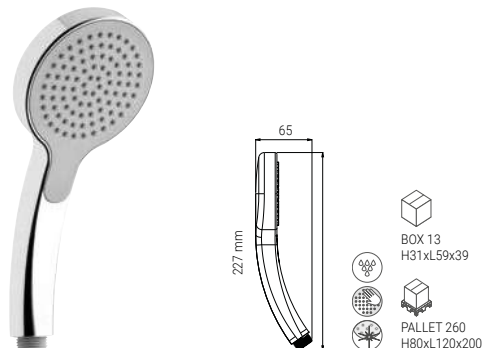

BS2405N

- HAND SHOWER FRESH CURVE 95 UNO CHROME
- HANDBRAUSE FRESH CURVE 95 UNO CHROM
- DOUCHETTE FRESH CURVE 95 UNO CHROME
- DOCCIA FRESH CURVE 95 UNO CROMO