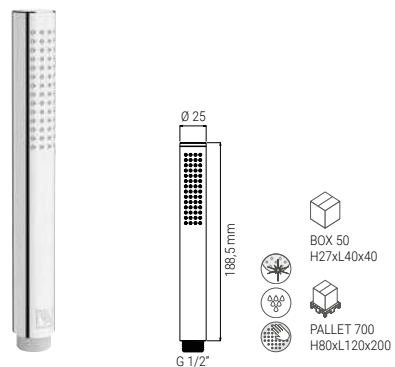

B5105N

- HAND SHOWER STICK FULL METAL CHROME
- HANDBRAUSE STICK FULL METAL CHROM
- DOUCHETTE STICK FULL METAL CHROME
- DOCCIA STICK FULL METAL CROMO