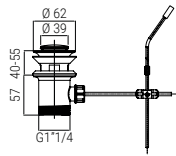

FAUCETS

FBA.01.001.05N

- BASIN FAUCET ARCHITECT CHROME
- WASCHTISCHARMATUR ARCHITECT CHROM
- MITIGEUR DE LAVABO ARCHITECT CHROME
- RUBINETTO LAVABO ARCHITECT CROMO