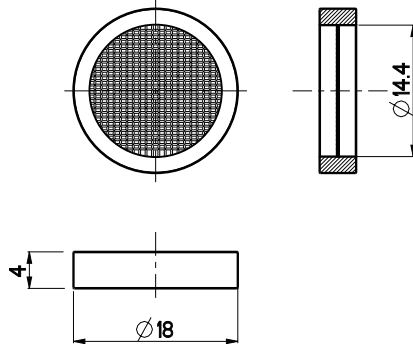

FLOW CONTROL TECHNOLOGY

MESH WASHER

- \varnothing 18 mm
- Steel wire mesh to stop debris, scale and dirt
- Wire 0,2 mm
- Windows 0,5 x 0,5 mm

STANDARD BALL JOINT

AIRVALVE BALL JOINT

- With Aidrop Valve

DROPLESS BALL JOINT