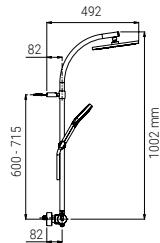

MATTE BLACK

A65TH.62.53D.07N

- KIT THERMOSTATIC ARCHITECT 24 MATTE BLACK
- KIT SYSTEM THERMOSTATDUSCHE ARCHITECT 24 MATT SCHWARZ
- KIT SYSTEME THERMOSTATIQUE ARCHITECT 24 NOIR MAT
- KIT SISTEMA TERMOSTATICO ARCHITECT 24 NERO OPACO

- FRESH 250 ROUND
- AVANTI 110 DUO

BOX 2
H23,5xL103,5x35,5

PALLET 14
H80xL120x200

B75.00.000.07N

- SYSTEM 5 SKY MATTE BLACK
- SYSTEME 5 SKY MATT SCHWARZ
- SYSTEME 5 SKY NOIR MAT
- SISTEMA 5 SKY NERO OPACO