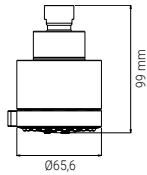

FRESH LINE

4805QMN

- SHOWER HEAD TECHNO HEAD 65 3S MASSAGE
- KOPFBRAUSE TECHNO HEAD 65 3S MASSAGE
- TÊTE DE DOUCHE TECHNO HEAD 3S MASSAGE
- SOFFIONE TECHNO HEAD 65 3S MASSAGE

BOX 25
H26xL39x39

PALLET 900
H80xL120x200