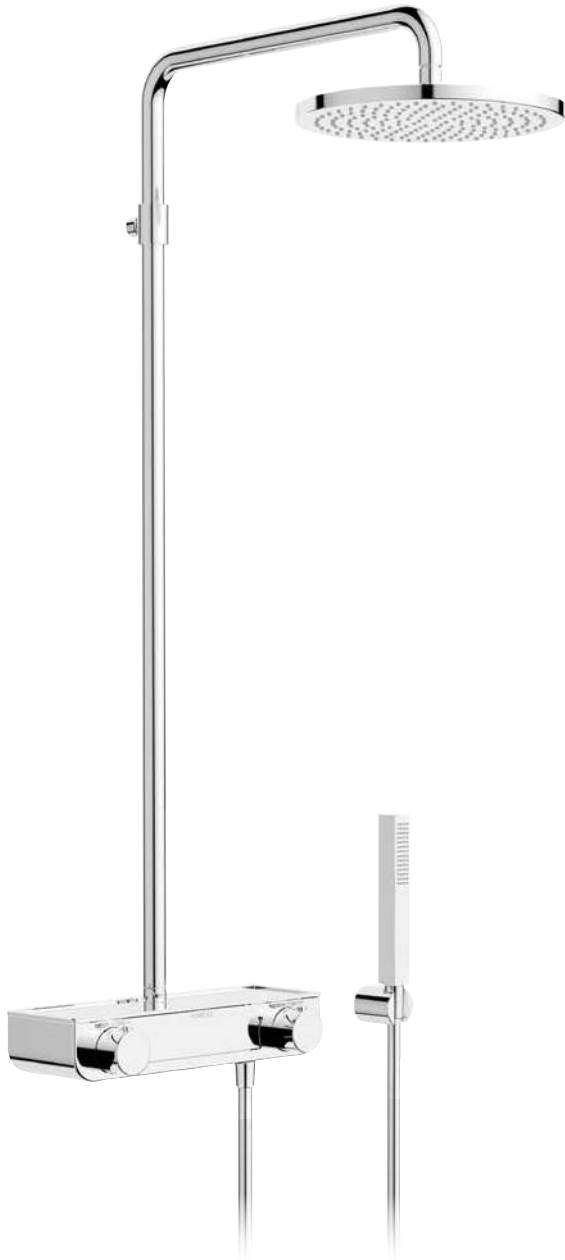

SHOWER SYSTEMS

SHOWER SYSTEMS

SHOWER SYSTEMS

B72.62.001.431.05N

- KIT SYSTEM TABLET 2 WAYS CHROME
- KIT SYSTEM TABLET 2 WEGE CHROM
- KIT SYSTEME TABLET 2 VOIES CHROME
- KIT SYSTEMA TABLET 2 VIE CROMO

- FRESH 250 ROUND
- STICK QUADRO