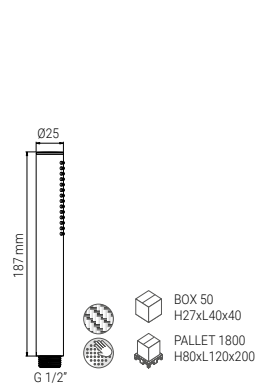

B1552N

- HAND SHOWER STICK CARBON
- HANDBRAUSE STICK CARBON
- DOUCHETTE STICK CARBONE
- DOCCIA STICK CARBON