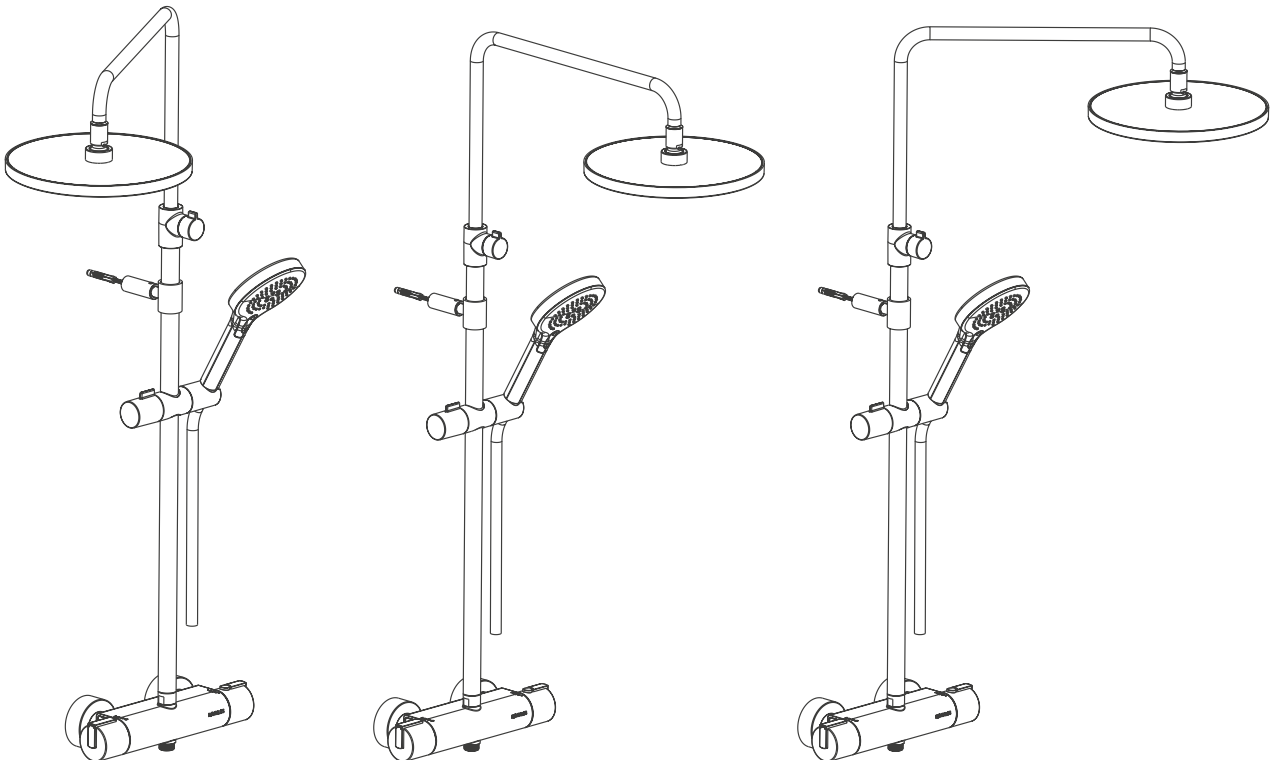

- AVANTI 250 ROUND DROPLESS
- AVANTI 110 DUO

- BOX 2 H83xL49x21

- PALLET 13 H80xL120x200

SHOWER SYSTEMS

FREE ADJUSTABLE HEIGHT

FREE ROTATABLE RAIL

SHOWER SYSTEMS

KIT SYSTEM 5 SKY