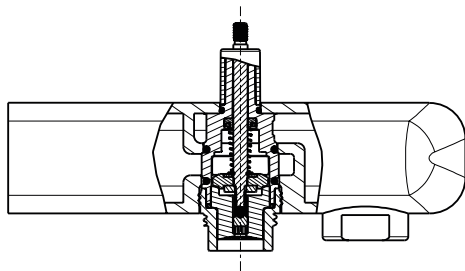

FLOW CONTROL TECHNOLOGY

DEV MAN

MANUAL DIVERTER