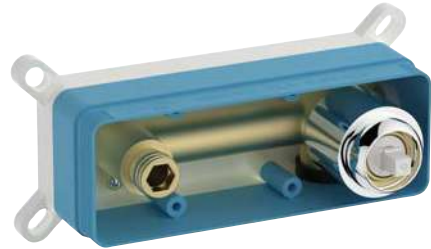

FBC.01.500.00N

- INSTALLATION KIT FOR CONCEALED BASIN FAUCET
- UP-KÖRPER FÜR UP-WASCHTISCHBATTERIE
- KIT D'INSTALLATION POUR MITIGEUR DE LAVABO ENCASTRÉ
- KIT DI INSTALLAZIONE PER RUBINETTO LAVABO INCASSO