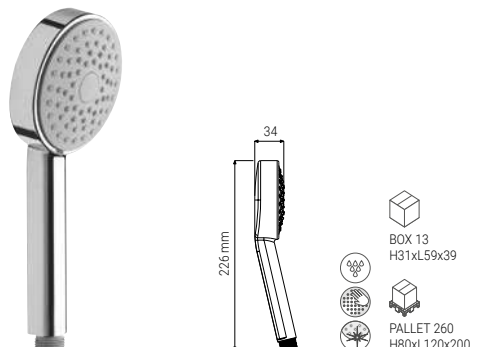

D1205F

- HAND SHOWER FRESH 95 CLEAN CHROME
- HANDBRAUSE FRESH 95 CLEAN CHROM
- DOUCHETTE FRESH 95 CLEAN CHROME
- DOCCIA FRESH 95 CLEAN CROMO