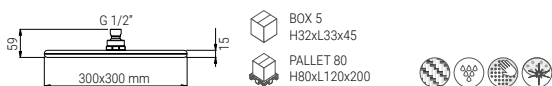

BY300Q51N

- SHOWER HEAD INFINITY SQUARE 300 CHROME/CARBON
- KOPFBRAUSE INFINITY SQUARE 300 CHROM/CARBON
- TÊTE DE DOUCHE INFINITY SQUARE 300 CHROME/CARBONE
- SOFFIONE INFINITY SQUARE 300 CROMO/CARBON