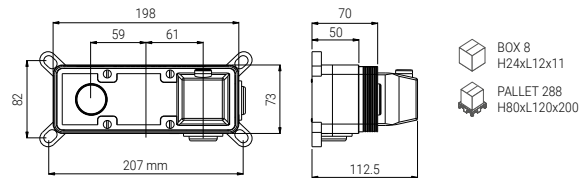

FBC.01.500.00N

- INSTALLATION KIT FOR CONCEALED BASIN FAUCET
- UP-KÖRPER FÜR UP-WASCHTISCHBATTERIE
- KIT D'INSTALLATION POUR MITIGEUR DE LAVABO ENCASTRÉ
- KIT DI INSTALLAZIONE PER RUBINETTO LAVABO INCASSO