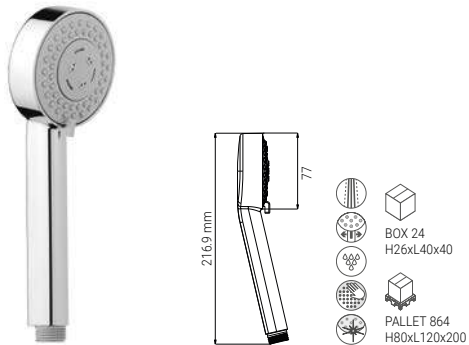

D0105QMF

- HAND SHOWER FRESH 75 2S MASSAGE CHROME
- HANDBRAUSE FRESH 75 2S MASSAGE CHROM
- DOUCHETTE FRESH 75 2S MASSAGE CHROME
- DOCCIA FRESH 75 2S MASSAGE CROMO