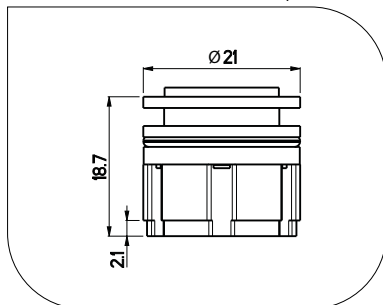

Kitchen faucets

Hand showers

Drinking water

DIMENSIONS

Aerator with flow limiter Body

M22x1 with flow limiter

M24x1 with flow limiter

FLOW CONTROL TECHNOLOGY