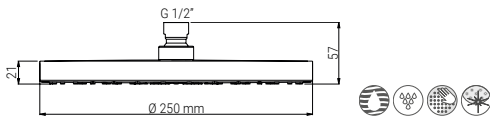

TECHNO LINE

BH4005N

- SHOWER HEAD TECHNO 250 AIRDROP CHROME
- KOPFBRAUSE TECHNO 250 AIRDROP CHROM
- TÊTE DE DOUCHE TECHNO 250 AIRDROP CHROME
- SOFFIONE TECHNO 250 AIRDROP CROMO