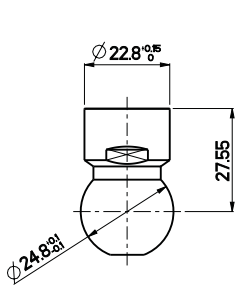

STANDARD BALL JOINT