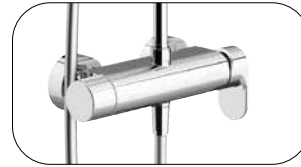

A65SL.62.53D.05N

- KIT SYSTEM SINGLE LEVER ARCHITECT 24 CHROME
- KIT SYSTEM EINHEBELMISCHER ARCHITECT 24 CHROM
- KIT SYSTEME MONOCOMMANDE ARCHITECT 24 CHROME
- KIT SISTEMA LEVA SINGOLA ARCHITECT 24 CROMO