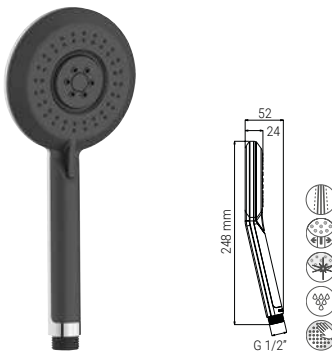

BS2957QMN

- HAND SHOWER EDGE 110 3S MASSAGE CHROME/BLACK
- HANDBRAUSE EDGE 110 3S MASSAGE CHROM/SCHWARZ
- DOUCHETTE EDGE 110 3S MASSAGE CHROME/NOIR
- DOCCIA EDGE 110 3S MASSAGE CROMO/NERO