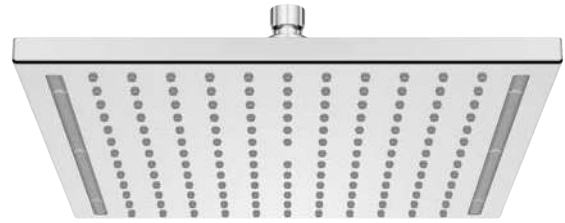

D4105N

- SHOWER HEAD QUADROLIGHT 300 CHROME
- KOPFBRAUSE QUADROLIGHT 300 CHROM
- TÊTE DE DOUCHE QUADROLIGHT 300 CHROME
- SOFFIONE QUADROLIGHT 300 CROMO