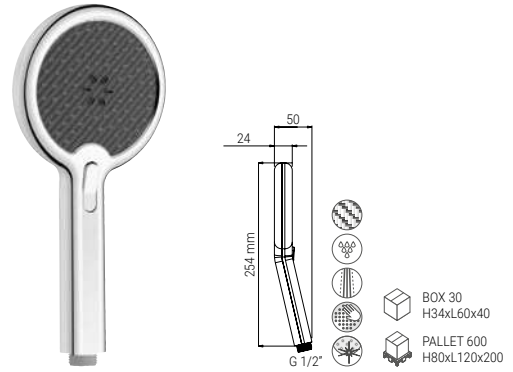

B2851QDN

- HAND SHOWER CARBON 120 DUO CHROME/CARBON
- HANDBRAUSE CARBON 120 DUO CHROM/CARBON
- DOUCHETTE CARBONE 120 DUO CHROME/CARBONE
- DOCCIA CARBON 120 DUO CROMO/CARBON

BY300R51N

- SHOWER HEAD INFINITY ROUND 300 CHROME/CARBON
- KOPFBRAUSE INFINITY ROUND 300 CHROM/CARBON
- TÊTE DE DOUCHE INFINITY ROUND 300 CHROME/CARBONE
- SOFFIONE INFINITY ROUND 300 CROMO/CARBON