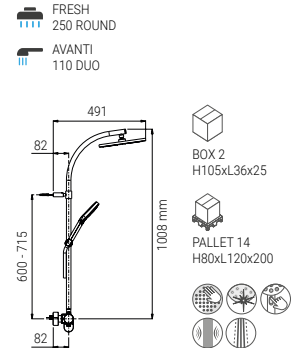

SHOWER SYSTEMS

A65TH.62.53D.05N

- KIT SYSTEM THERMOSTATIC ARCHITECT 24 CHROME
- KIT SYSTEM THERMOSTATDUSCHE ARCHITECT 24 CHROM
- KIT SYSTEME THERMOSTATIQUE ARCHITECT 24 CHROME
- KIT SISTEMA TERMOSTATICO ARCHITECT 24 CROMO

A65SL.62.53D.05N

- KIT SYSTEM SINGLE LEVER ARCHITECT 24 CHROME
- KIT SYSTEM EINHEBELMISCHER ARCHITECT 24 CHROM
- KIT SYSTEME MONOCOMMANDE ARCHITECT 24 CHROME
- KIT SISTEMA LEVA SINGOLA ARCHITECT 24 CROMO

A65SL1.62.53D.05N

A65.62.53D.05N

- KIT SYSTEM ARCHITECT 24/1 CHROME
- KIT SYSTEM ARCHITECT 24/1 CHROM
- KIT SYSTEME ARCHITECT 24/1 CHROME
- KIT SISTEMA ARCHITECT 24/1 CROMO

A65MS.62.53D.05N

- KIT SYSTEM ARCHITECT 24/6 RENOVATION CHROME
- KIT SYSTEM ARCHITECT 24/6 RENOVATION CHROM
- KIT SYSTEME ARCHITECT 24/6 RENOVATION CHROME
- KIT SISTEMA ARCHITECT 24/6 RENOVATION CROMO