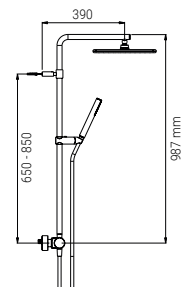

- BOX 2
  H48xL21x83
- PALLET 18
  H80xL120x200