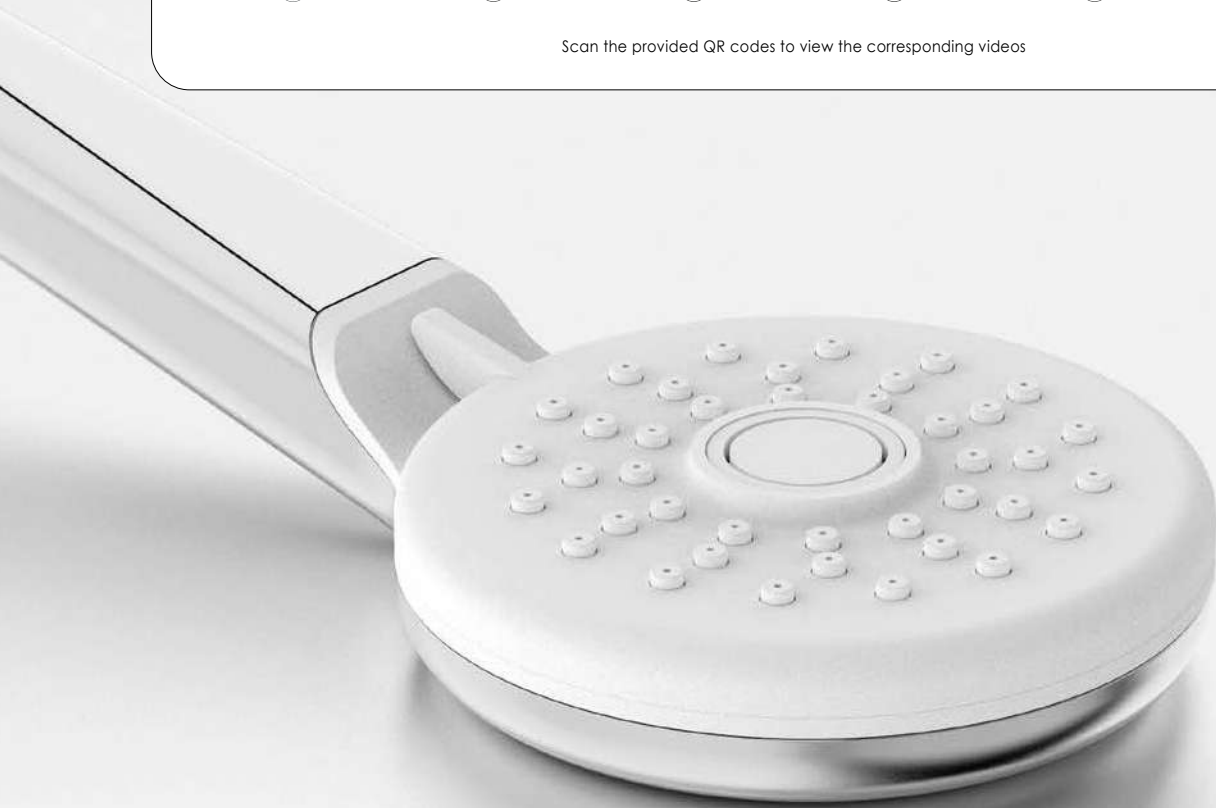

HIGHLIGHT TECHNOLOGIES

NIKLES ECO

DROPLESS

LIGHT

PRESSURE CONTROL VALVE

SILK SPRAY

SWIRL SPRAY

Scan the provided QR codes to view the corresponding videos