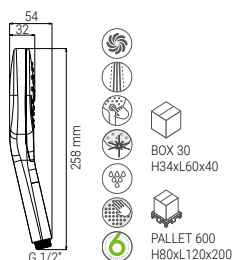

BS2605QSN

- 9 L/MIN FLOW LIMITER