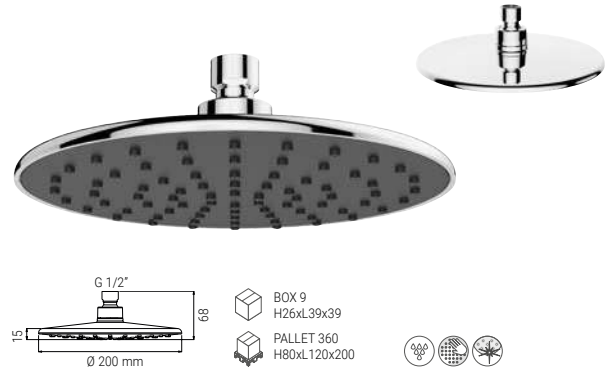

D4257N

- SHOWER HEAD JUNIOR SOFT 200 CLEAN CHROME/BLACK
- KOPFBRAUSE JUNIOR SOFT 200 CLEAN CHROM/SCHWARZ
- TÊTE DE DOUCHE JUNIOR SOFT 200 CLEAN CHROME/NOIR
- SOFFIONE JUNIOR SOFT 200 CLEAN CROMO/NERO