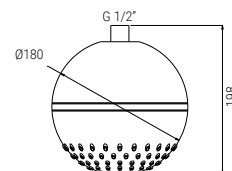

BOX 4
H34xL60x40

PALLET 72
H80xL120x200