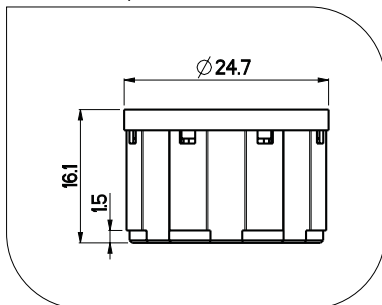

DIMENSIONS

Aerator Body