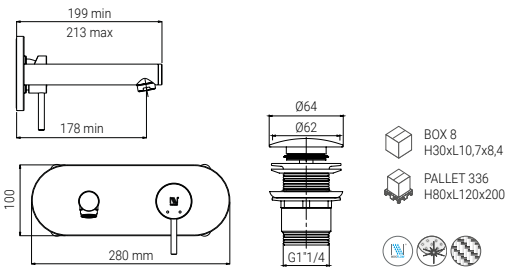

NIKLES CARBON

FBC.01.501.51N

- ESTHETICAL ASSEMBLING KIT FOR CONCEALED BASIN FAUCET ARCHITECT CARBON
- FERTIGMONTAGESET FÜR UP-WASCHTISCHBATTERIE ARCHITECT CARBON
- KIT D'ASSEMBLAGE ESTHÉTIQUE POUR MITIGEUR DE LAVABO ENCASTRÉ ARCHITECT CARBONE
- KIT ASSEMBLAGGIO ESTETICO PER RUBINETTO LAVABO INCASSO ARCHITECT CARBON