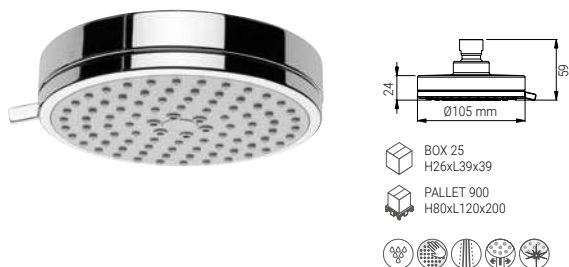

BOX 25
H26xL39x39

PALLET 900
H80xL120x200

FRESH LINE

D3505QDF

- SHOWER HEAD FRESH ROUND 105 DUO
- KOPFBRAUSE FRESH ROUND 105 DUO
- TÊTE DE DOUCHE FRESH ROUND 105 DUO
- SOFFIONE FRESH ROUND 105 DUO

D3505F

- SHOWER HEAD FRESH ROUND 105 UNO
- KOPFBRAUSE FRESH ROUND 105 UNO
- TÊTE DE DOUCHE FRESH ROUND 105 UNO
- SOFFIONE FRESH ROUND 105 UNO