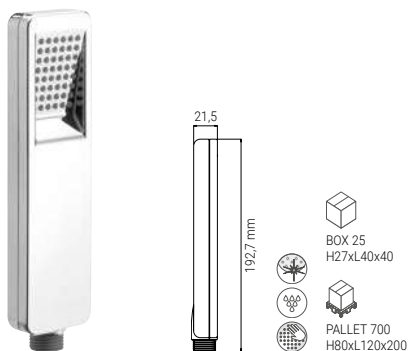

A1905N

- HAND SHOWER FLAT CHROME
- HANDBRAUSE FLAT CHROM
- DOUCHETTE FLAT CHROME
- DOCCIA FLAT CROMO