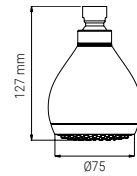

BOX 25
H26xL39x39

PALLET 900
H80xL120x200

D3305QMF

- SHOWER HEAD TECHNO FRESH 95 3S MASSAGE
- KOPFBRAUSE FRESH 95 3S MASSAGE
- TÊTE DE DOUCHE FRESH 95 3S MASSAGE
- SOFFIONE FRESH 95 3S MASSAGE