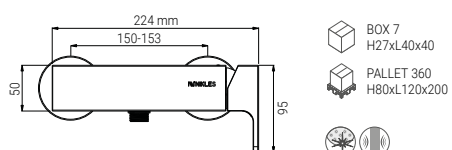

A53RU.SL1.001.05N

- SINGLE LEVER SHOWER MIXER PURE 1 WAY CHROME
- EINHEBELMISCHER PURE 1 WEG CHROM
- ROBINET MONOCOMMANDE PURE 1 VOIE CHROME
- MISCELATORE MONO-COMANDO PURE 1 VIA CROMO