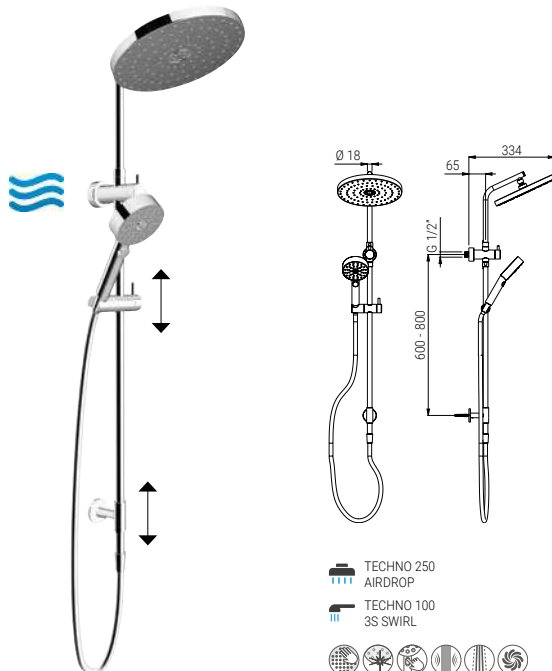

A73WD.80.67W.05N

- KIT SYSTEM 5 TECHNO 18 CHROME
- KIT SYSTEM 5 TECHNO 18 CHROM
- KIT SYSTEME 5 TECHNO 18 CHROME
- KIT SISTEMA 5 TECHNO 18 CROMO