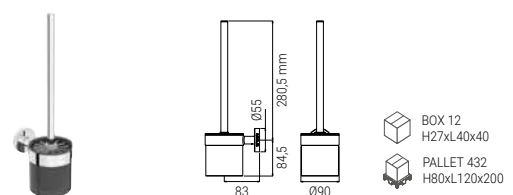

FTT.001.05N

- TOILET BRUSH CHROME
- WC BÜRSTENGARNITUR VERCHROMT
- PORTE BALAI Brosse CHROME
- PORTA SCOPINO CROMO