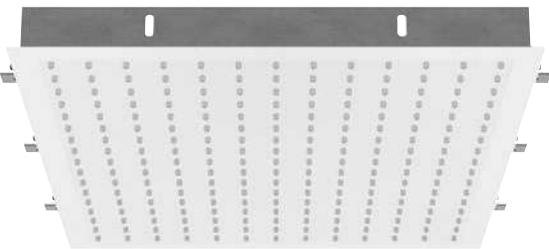

A37.X02.451.05N

- INOX RAINFRAME QUADRO KIT 300
- INOX RAINFRAME QUADRO KIT 300
- INOX RAINFRAME QUADRO KIT 300
- INOX RAINFRAME QUADRO KIT 300

BOX 3
H27xL40x40
PALLET 144
H80xL120x200

A50.X01.001N

- INOX RAINFRAME KIT 500 x 370
- INOX RAINFRAME KIT 500 x 370
- INOX RAINFRAME KIT 500 x 370
- INOX RAINFRAME KIT 500 x 370