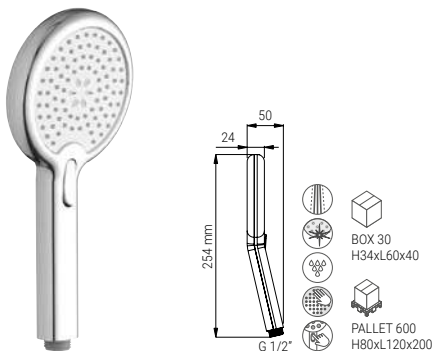

B2805QDN

- HAND SHOWER INFINITY 120 DUO CHROME
- HANDBRAUSE INFINITY 120 DUO CHROM
- DOUCHETTE INFINITY 120 DUO CHROME
- DOCCIA INFINITY 120 DUO CROMO