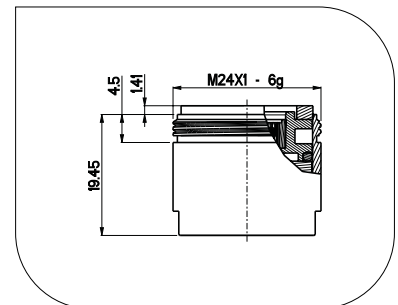

Kitchen faucets

Hand showers

Drinking water

DIMENSIONS

Aerator with flow limiter Body

M22x1 with flow limiter

M24x1 with flow limiter

FLOW CONTROL TECHNOLOGY