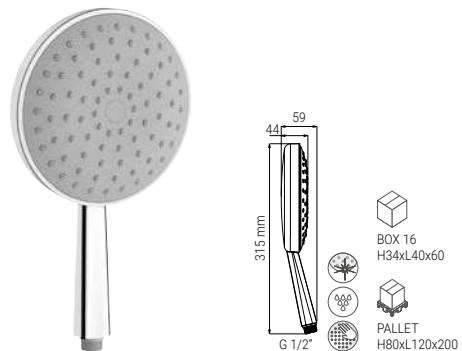

A3105N

- HAND SHOWER XL TECHNO 180 CLEAN CHROME
- HANDBRAUSE XL TECHNO 180 CLEAN CHROM
- DOUCHETTE XL TECHNO 180 CLEAN CHROME
- DOCCIA XL TECHNO 180 CLEAN CROMO