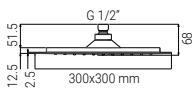

BOX 8
H34xL60x40
PALLET 160
H80xL120x200

CLEANED NOZZLES

CLOGGED NOZZLES

DSV0105N

- SHOWER HEAD ROUND 300 PRESSURE CONTROL VALVE CHROME
- KOPFBRAUSE ROUND 300 PRESSURE CONTROL VALVE CHROM
- TÊTE DE DOUCHE ROUND 300 PRESSURE CONTROL VALVE CHROME
- SOFFIONE ROUND 300 PRESSURE CONTROL VALVE CROMO