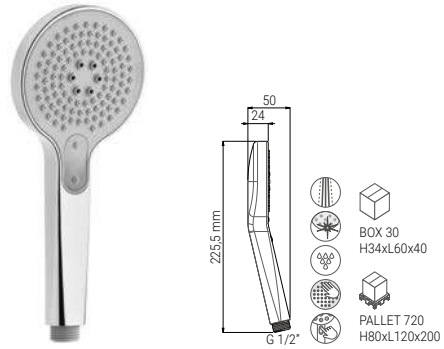

HAND SHOWERS

BS2105QAN

- HAND SHOWER AVANTI 110 DUO AIR CHROME
- HANDBRAUSE AVANTI 110 DUO AIR CHROM
- DOUCHETTE AVANTI 110 DUO AIR CHROME
- DOCCIA AVANTI 110 DUO AIR CROMO

BS2205QDN

- HAND SHOWER AVANTI 95 DUO CHROME
- HANDBRAUSE AVANTI 95 DUO CHROM
- DOUCHETTE AVANTI 95 DUO CHROME
- DOCCIA AVANTI 95 DUO CROMO