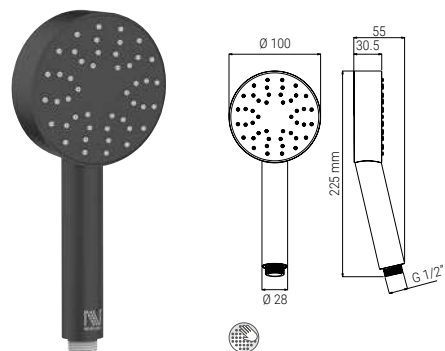

BS5007N

- HAND SHOWER TECHNO 100 CLEAN MATTE BLACK
- HANDBRAUSE TECHNO 100 CLEAN MATT SCHWARZ
- DOUCHETTE TECHNO 100 CLEAN NOIR MAT
- DOCCIA TECHNO 100 CLEAN NERO OPACO