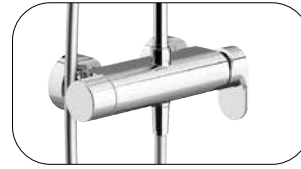

- KIT SYSTEM SINGLE LEVER STYLE CHROME
- KIT SYSTEM EINHEBELMISCHER STYLE CHROM
- KIT SYSTEME MONOCOMMANDE STYLE CHROME
- KIT SISTEMA LEVA SINGOLA STYLE CROMO

A72SL1.62.53D.05N

A72.62.53D.05N

- KIT SYSTEM STYLE 1 CHROME
- KIT SYSTEM STYLE 1 CHROM
- KIT SYSTEME STYLE 1 CHROME
- KIT SISTEMA STYLE 1 CROMO