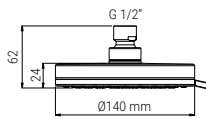

BOX 34
H27xL40x40

PALLET 680
H80xL120x200

A3205N

- SHOWERHEAD PURE 140 UNO AIRDROP CHROME
- KOPFBRAUSE PURE 140 UNO AIRDROP CHROM
- TÊTE DE DOUCHE PURE 140 UNO AIRDROP CHROME
- SOFFIONE PURE 140 UNO AIRDROP CROMO