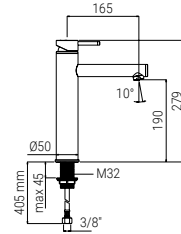

FBT.01.001.51N

- BASIN FAUCET ARCHITECT TALL CARBON
- HOHE WASCHTISCHARMATUR ARCHITECT CARBON
- MITIGEUR DE LAVABO ARCHITECT HAUT CARBONE
- RUBINETTO LAVABO ARCHITECT ALTO CARBON