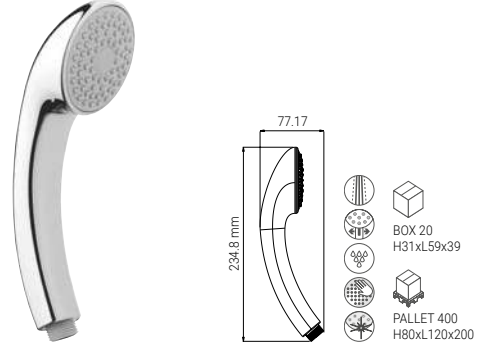

D0305F

- HAND SHOWER SMILE 75 CLEAN CHROME
- HANDBRAUSE SMILE 75 CLEAN CHROM
- DOUCHETTE SMILE 75 CLEAN CHROME
- DOCCIA SMILE 75 CLEAN CROMO