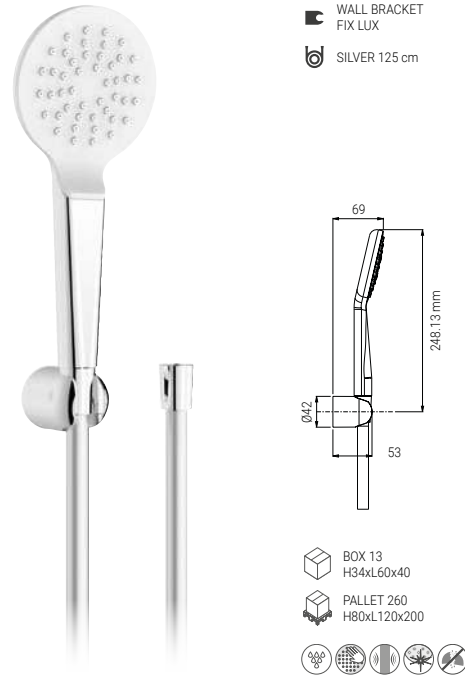

WALL BRACKET
FIX LUX
SILVER 125 cm

BOX 13
H34xL60x40
PALLET 260
H80xL120x200

A70.004.331.05N

- BATH TUB KIT HAND SHOWER STICK CHROME
- WANNENKIT HANDBRAUSE STICK CHROM
- KIT BAIGNOIRE DOUCHETTE STICK CHROME
- KIT VASCA DOCCIA STICK CROMO