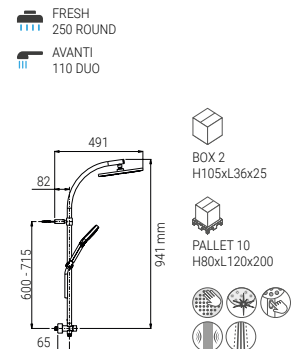

A65.62.53D.05N

- KIT SYSTEM ARCHITECT 24/1 CHROME
- KIT SYSTEM ARCHITECT 24/1 CHROM
- KIT SYSTEME ARCHITECT 24/1 CHROME
- KIT SISTEMA ARCHITECT 24/1 CROMO