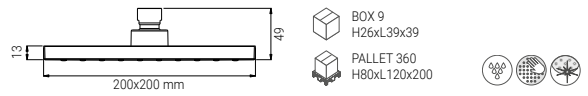

D3105F

- SHOWER HEAD FRESH SQUARE 200 CHROME
- KOPFBRAUSE FRESH SQUARE 200 CHROM
- TÊTE DE DOUCHE FRESH SQUARE 200 CHROME
- SOFFIONE FRESH SQUARE 200 CROMO