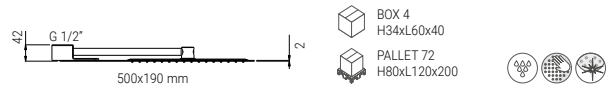

BOX 4
H34xL60x40
PALLET 72
H80xL120x200

A37.X01.441.05N

- INOX RAINFRAME TECHNO KIT 300
- INOX RAINFRAME TECHNO KIT 300
- INOX RAINFRAME TECHNO KIT 300
- INOX RAINFRAME TECHNO KIT 300