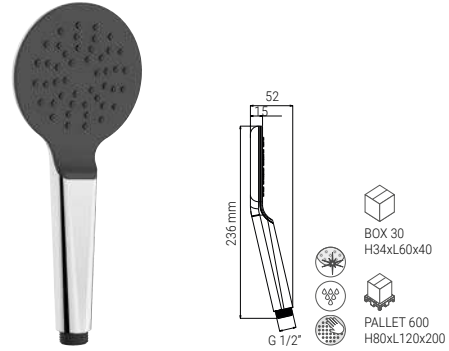

D1557N

- HAND SHOWER JUNIOR 100 UNO CHROME/BLACK
- HANDBRAUSE JUNIOR 100 UNO CHROM/SCHWARZ
- DOUCHETTE JUNIOR 100 UNO CHROME/NOIR
- DOCCIA JUNIOR 100 UNO CROMO/NERO