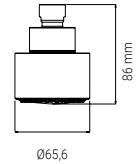

BOX 25
H26xL39x39

PALLET 900
H80xL120x200

D3205QMF

- SHOWER HEAD DROP 75 2S SPRAY
- KOPFBRAUSE DROP 75 2S SPRAY
- TÊTE DE DOUCHE DROP 75 2S SPRAY
- SOFFIONE DROP 75 2S SPRAY