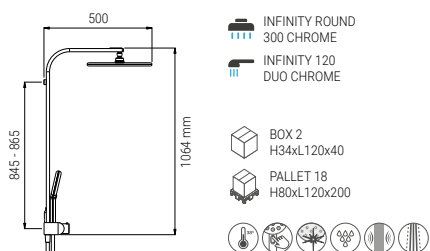

SHOWER SYSTEMS

B70TH.54.45D.05N

- KIT SYSTEM THERMOSTATIC INFINITY CHROME
- KIT SYSTEM THERMOSTATDUSCHE INFINITY CHROM
- KIT SYSTEME THERMOSTATIQUE INFINITY CHROME
- KIT SISTEMA TERMOSTATICO INFINITY CROMO