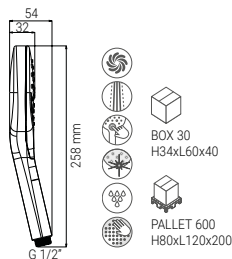

BS2550QSN

- HAND SHOWER AVANTI ROUND 120 3S SWIRL CHROME/WHITE
- HANDBRAUSE AVANTI ROUND 120 3S SWIRL CHROM/WEISS
- DOUCHETTE AVANTI ROUND 120 3S SWIRL CHROME/BLANC
- DOCCIA AVANTI ROUND 120 3S SWIRL CROMO/BIANCO