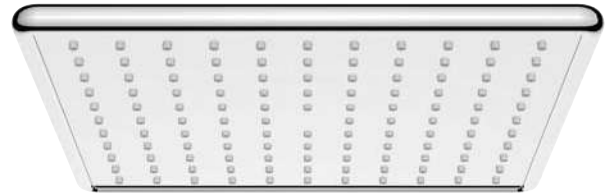

BY300Q05N

- SHOWER HEAD INFINITY SQUARE 300 CHROME
- KOFBRAUSE INFINITY SQUARE 300 CHROM
- TÊTE DE DOUCHE INFINITY SQUARE 300 CHROME
- SOFFIONE INFINITY SQUARE 300 CROMO