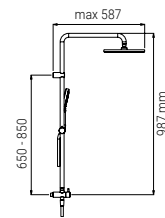

- BOX 2 H105xL44x25

- PALLET 10 H80xL120x200

D55MS.62.53D.05N

- KIT SYSTEM 6 TECHNO 90 RENOVATION CHROME
- KIT SYSTEM 6 TECHNO 90 RENOVATION CHROM
- KIT SYSTEME 6 TECHNO 90 RENOVATION CHROME
- KIT SISTEMA 6 TECHNO 90 RENOVATION CROMO