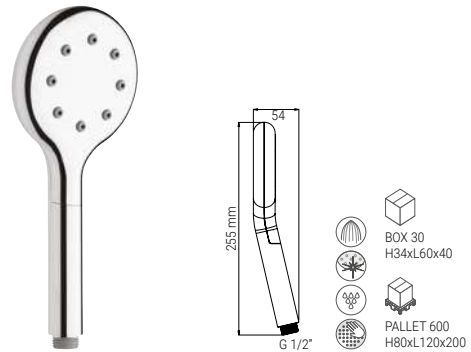

BS1205N

- HAND SHOWER PEARL 110 UNO SILK CHROME
- HANDBRAUSE PEARL 110 UNO SILK CHROM
- DOUCHETTE PEARL 110 UNO SILK CHROME
- DOCCIA PEARL 110 UNO SILK CROMO