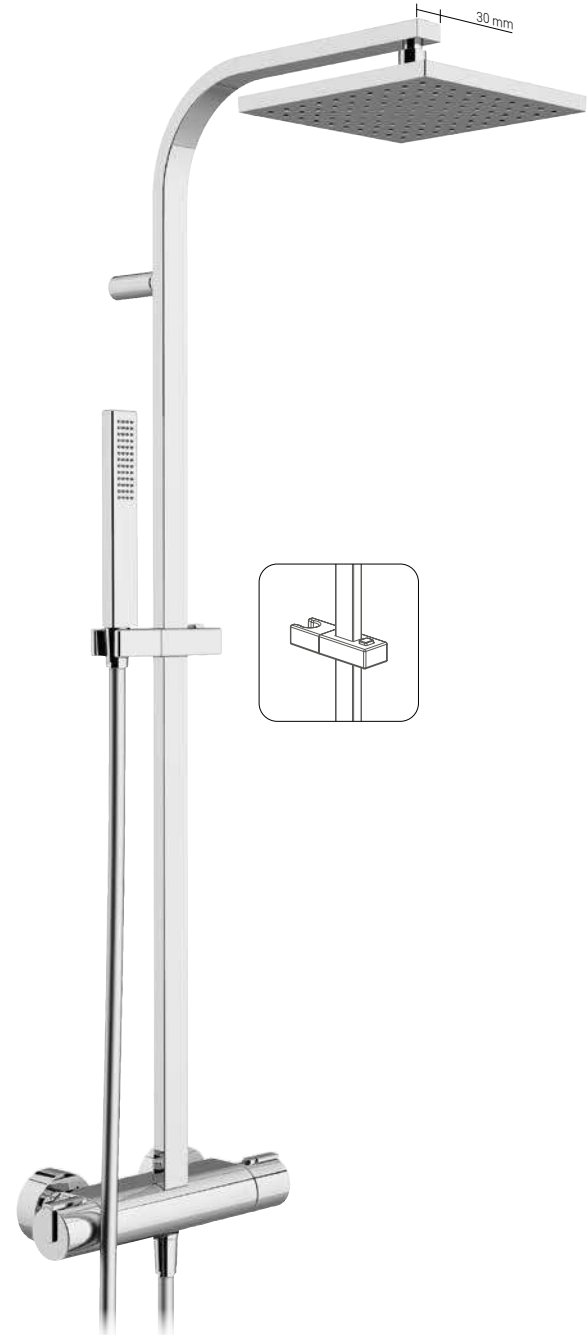

SHOWER SYSTEMS

B71TH.37.481.05N

- KIT SYSTEM THERMOSTATIC MINI PURE CHROME
- KIT SYSTEM THERMOSTATDUSCHE MINI PURE CHROM
- KIT SYSTEME THERMOSTATIQUE MINI PURE CHROME
- KIT SYSTEMA TERMOSTATICO MINI PURE CROMO