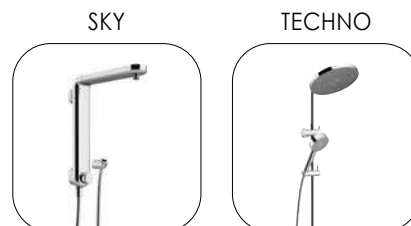

SHOWER SYSTEM 1

- Lower wall water connection 1/2" for concealed faucets

SHOWER SYSTEM 6

- Flexible hose for water connection to existing taps or elbows

SHOWER SYSTEM 5

- Upper wall water connection 1/2" for concealed faucets