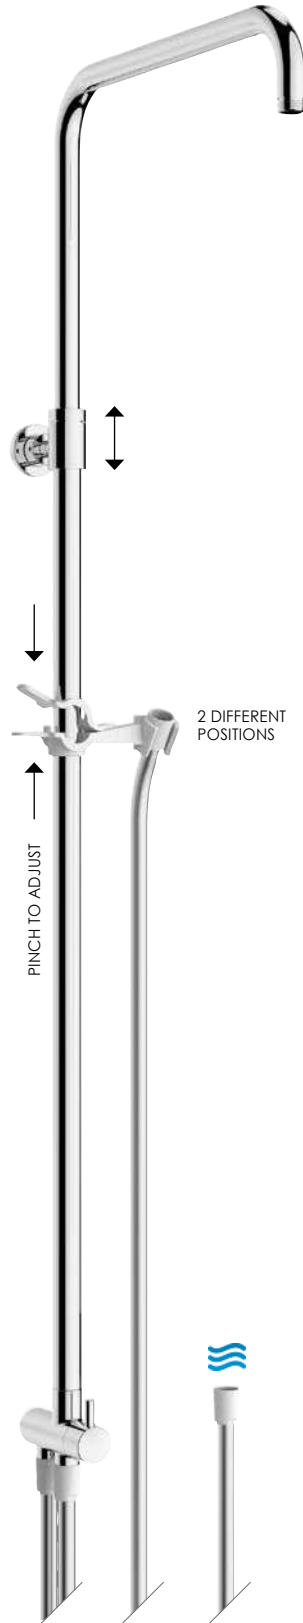

D85MS.00.000.50N

- SHOWER SYSTEM 6 JUNIOR CHROME/WHITE
- KIT SYSTEM 6 JUNIOR CHROM/WEISS
- KIT SYSTEME 6 JUNIOR CHROME/BLANC
- KIT SISTEMA 6 JUNIOR CROMO/BIANCO