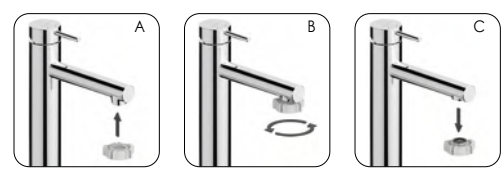

AER-KEY

• INSTALLATION KEY FOR M24x1 AND M28x1

1. (A, B, C)

Use the key to remove aerator by rotating counterclockwise.