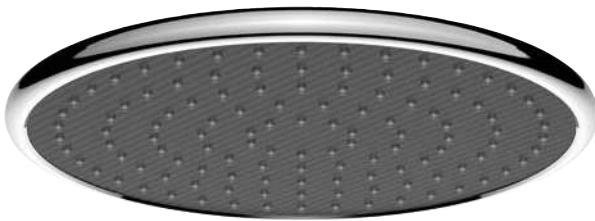

BY300R51N

- SHOWER HEAD INFINITY ROUND 300 CHROME/CARBON
- KOPFBRAUSE INFINITY ROUND 300 CHROM/CARBON
- TÊTE DE DOUCHE INFINITY ROUND 300 CHROME/CARBONE
- SOFFIONE INFINITY ROUND 300 CROMO/CARBON