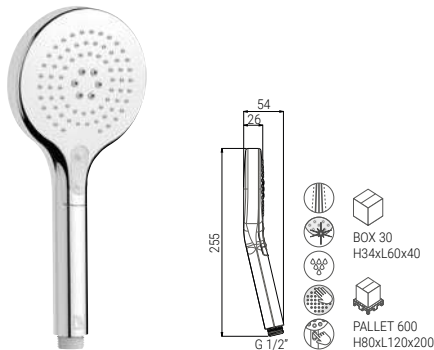

BS2105QDN

- HAND SHOWER AVANTI 110 DUO CHROME
- HANDBRAUSE AVANTI 110 DUO CHROM
- DOUCHETTE AVANTI 110 DUO CHROME
- DOCCIA AVANTI 110 DUO CROMO