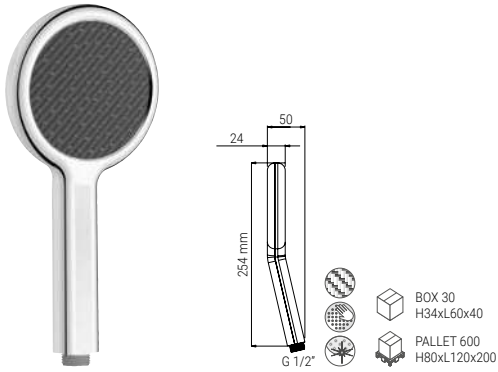

B2851QDN

- HAND SHOWER CARBON 120 DUO CHROME/CARBON
- HANDBRAUSE CARBON 120 DUO CHROM/CARBON
- DOUCHETTE CARBONE 120 DUO CHROME/CARBONE
- DOCCIA CARBON 120 DUO CROMO/CARBON

BY300R51N

- SHOWER HEAD INFINITY ROUND 300 CHROME/CARBON
- KOPFBRAUSE INFINITY ROUND 300 CHROM/CARBON
- TÊTE DE DOUCHE INFINITY ROUND 300 CHROME/CARBONE
- SOFFIONE INFINITY ROUND 300 CROMO/CARBON