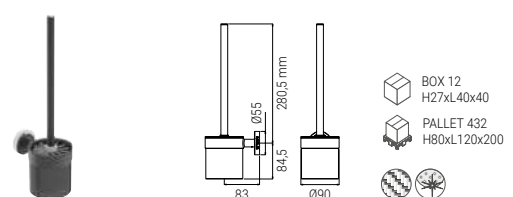

FTT.001.52N

- TOILET BRUSH CARBON
- WC BÜRSTENGARNITUR CARBON
- PORTE BALAI Brosse CARBONE
- PORTA SCOPINO CARBON