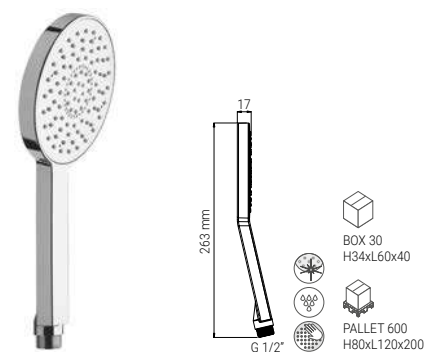

A2905N

- HAND SHOWER PURE 120 UNO AIRDROP CHROME
- HANDBRAUSE PURE 120 UNO AIRDROP CHROM
- DOUCHETTE PURE 120 UNO AIRDROP CHROME
- DOCCIA PURE 120 UNO AIRDROP CROMO