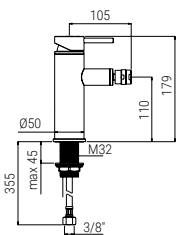

FBB.01.001.05N

- BASIN FAUCET BIDET ARCHITECT CHROME
- BIDET ARMATUR ARCHITECT CHROM
- MITIGEUR DE BIDET ARCHITECT CHROME
- RUBINETTO BIDET ARCHITECT CROMO