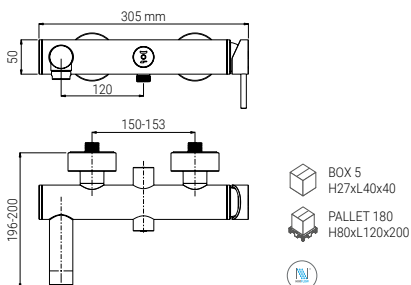

FBH.01.001.07N

- BATH FAUCET ARCHITECT MATTE BLACK
- WANNENARMATUR ARCHITECT MATT SCHWARZ
- MITIGEUR MURAL BAIN/DOUCHE ARCHITECT MONOCOMMANDE NOIR MAT
- RUBINETTO VASCA ARCHITECT NERO OPACO