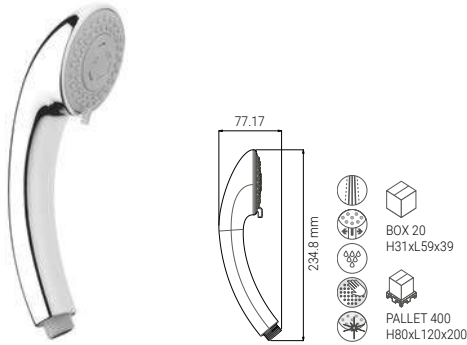

D1205F

- HAND SHOWER FRESH 95 CLEAN CHROME
- HANDBRAUSE FRESH 95 CLEAN CHROM
- DOUCHETTE FRESH 95 CLEAN CHROME
- DOCCIA FRESH 95 CLEAN CROMO

FRESH LINE

D0305QMF

- HAND SHOWER SMILE 75 2S MASSAGE CHROME
- HANDBRAUSE SMILE 75 2S MASSAGE CHROM
- DOUCHETTE SMILE 75 2S MASSAGE CHROME
- DOCCIA SMILE 75 2S MASSAGE CROMO