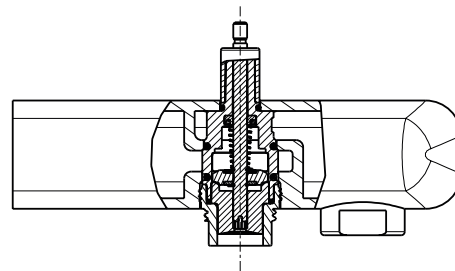

DEV AUT

AUTOMATIC DIVERTER