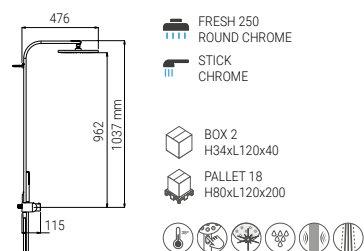

B76TH.62.331.05N

- KIT SYSTEM THERMOSTATIC INFINITY CHROME
- KIT SYSTEM THERMOSTATDUSCHE INFINITY CHROM
- KIT SYSTEME THERMOSTATIQUE INFINITY CHROME
- KIT SISTEMA TERMOSTATICO INFINITY CROMO