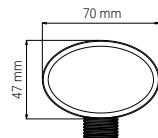

BOX 24 H18xL54x34 PALLET 672 H80xL120x200

2989N05N • 1/2" FEMALE NPT

298605N

- WALL ELBOW TECHNO 1/2" ABS CHROME
- WANDANSCHLUSS TECHNO 1/2" ABS CHROM
- PRISE D'EAU TECHNO 1/2" ABS CHROME
- PRESA D'ACQUA TECHNO 1/2" ABS CROMO