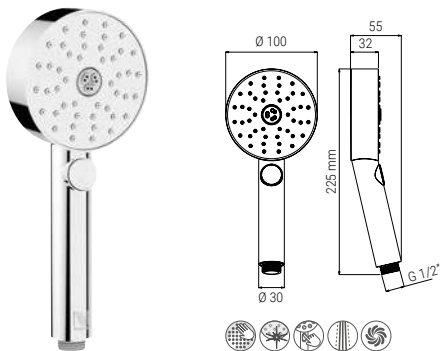

BS5005QSN

- HAND SHOWER TECHNO 100 3S SWIRL CHROME
- HANDBRAUSE TECHNO 100 3S SWIRL CHROM
- DOUCHETTE TECHNO 100 3S SWIRL CHROME
- DOCCIA TECHNO 100 3S SWIRL CROMO