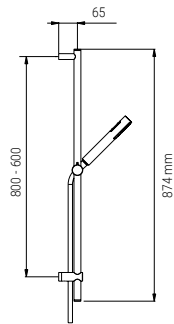

BOX 8
H34xL98x40

PALLET 80
H80xL120x200

A755.TX.53D.05N

- SHOWER KIT TECHNO 110 DUO CHROME
- BRAUSEKIT TECHNO 110 DUO CHROM
- KIT DE DOUCHE TECHNO 110 DUO CHROME
- KIT DOCCIA TECHNO 110 DUO CROMO

BOX 8
H34xL98x40