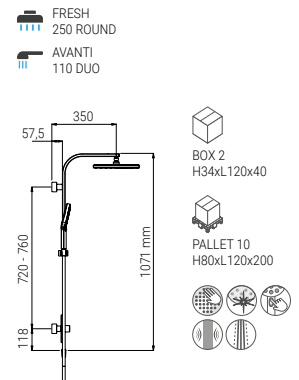

A54.62.53D.05N

- KIT SYSTEM 1 PURE CHROME
- KIT SYSTEM 1 PURE CHROM
- KIT SYSTEME 1 PURE CHROME
- KIT SYSTEM 1 PURE CROMO