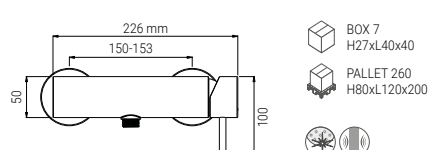

FSL.01.001.05N

- SINGLE LEVER SHOWER MIXER ARCHITECT 1 WAY CHROME
- EINHEBELMISCHER ARCHITECT 1 WEG CHROM
- ROBINET MONOCOMMANDE ARCHITECT 1 VOIE CHROME
- MISCELATORE MONO-COMANDO ARCHITECT 1 VIA CROMO