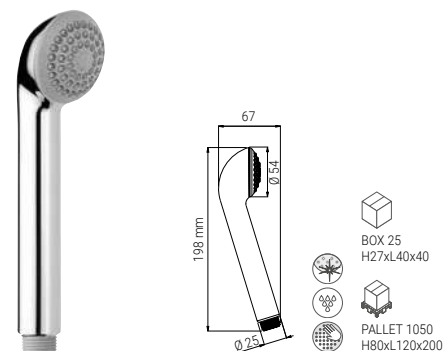

1905N

- HAND SHOWER STUDIO CHROME
- HANDBRAUSE STUDIO CHROM
- DOUCHETTE STUDIO CHROME
- DOCCIA STUDIO CROMO