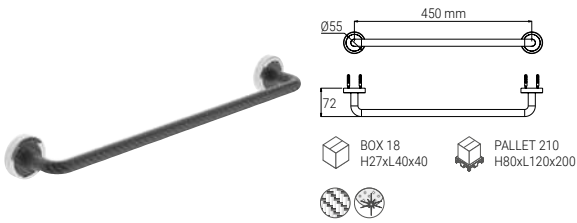

NIKLES CARBON

FTB.001.52N

- TOWEL BAR 45 CM CARBON
- BADETUCHHALTER 45 CM CARBON
- PORTE-SERVIETTE 45CM CARBONE
- PORTA ASCIUGAMANO 45 CM CARBON