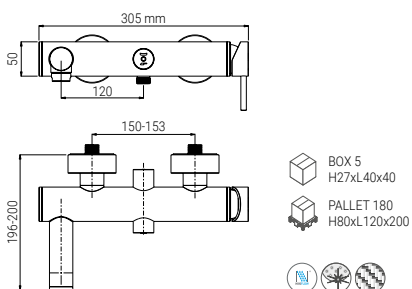

FBH.01.001.51N

- BATH FAUCET ARCHITECT CARBON
- WANNENARMATUR ARCHITECT CARBON
- MITIGEUR MURAL BAIN/DOUCHE ARCHITECT MONOCOMMANDE CARBONE
- RUBINETTO VASCA ARCHITECT CARBON