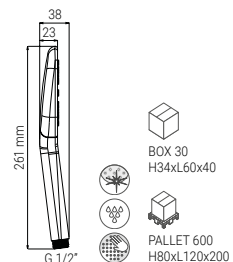

BS4105N

- 9 L/MIN FLOW LIMITER