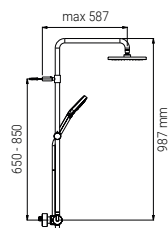

- FRESH 250 ROUND
- AVANTI 110 DUO

- BOX 2 H105xL44x25

- PALLET 10 H80xL120x200

A55TH.31.53D.05N

- KIT SYSTEM THERMOSTATIC TECHNO 90 CHROME
- KIT SYSTEM THERMOSTATDUSCHE TECHNO 90 CHROM
- KIT SYSTEME THERMOSTATIQUE TECHNO 90 CHROME
- KIT SISTEMA TERMOSTATICO TECHNO 90 CROMO