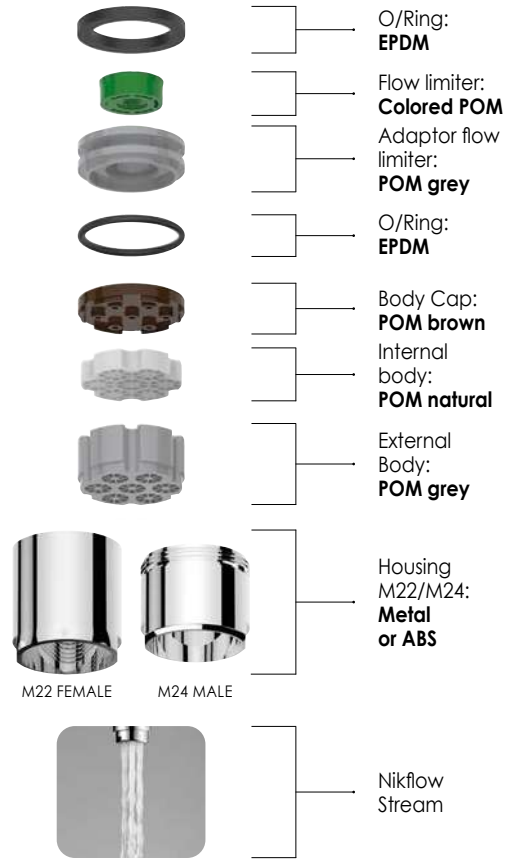

NIKFLOW MULTI AERATOR

M22x1 / M24x1 WITH FLOW LIMITER

LIMIT OF USE AND APPLICATIONS

Continuous
Max 60 °C / 140 °F
3 min. max
Max 70 °C / 160 °F

Continuous
6 bar max
3 min. max
8.5 bar max

Basin faucets

Kitchen faucets

Hand showers

Drinking water