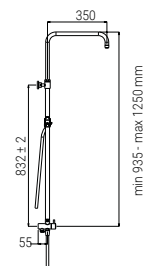

D85MS.00.000.57KN