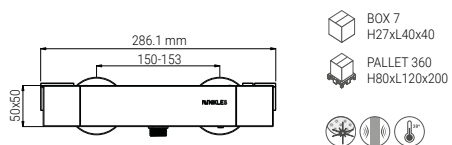

SHOWER SYSTEMS

A53RU.TH1.001.05N

- THERMOSTATIC MIXER PURE 1 WAY CHROME
- BRAUSE-THERMOSTAT PURE 1 WEG CHROM
- MITIGEUR THERMOSTATIQUE DOUCHE PURE 1 VOIE CHROME
- MISCELATORE TERMOSTATICO PURE 1 VIA CROMO