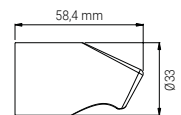

ACCESSORIES AND SPARE PARTS

1505N

- WALL BRACKET FIX LUX ABS CHROME
- WANDHALTER FIX LUX ABS CHROM
- SUPPORT MURAL FIX LUX ABS CHROME
- SUPPORTO A MURO FIX LUX ABS CROMO

BOX 100 H26xL39x39 PALLET 3600 H80xL120x200

8605N

- WALL BRACKET TECHNO FIX ABS CHROME
- WANDHALTER TECHNO FIX ABS CHROM
- SUPPORT MURAL TECHNO FIX ABS CHROME
- SUPPORTO A MURO TECHNO FIX ABS CROMO

BOX 100 H26xL39x39 PALLET 3600 H80xL120x200

1605N

- WALL BRACKET LUX SWIVEL ABS CHROME
- WANDHALTER LUX DREHBAR ABS CHROM
- SUPPORT MURAL LUX PIVOTANT ABS CHROME
- SUPPORTO A MURO LUX GIREVOLE ABS CROMO

BOX 100 H26xL39x39 PALLET 3600 H80xL120x200

A5305N

- WALL BRACKET PURE ABS CHROME
- WANDHALTER PURE ABS CHROM
- SUPPORT MURAL PURE ABS CHROME
- SUPPORTO A MURO PURE ABS CROMO

BOX 100 H26xL39x39 PALLET 3600 H80xL120x200

A8605N

- WALL BRACKET TECHNO SWIVEL ABS CHROME
- WANDHALTER TECHNO DREHBAR ABS CHROM
- SUPPORT MURAL TECHNO PIVOTANT ABS CHROME
- SUPPORTO A MURO TECHNO GIREVOLE ABS CROMO

BOX 100 H26xL39x39 PALLET 3600 H80xL120x200

A73205N

- WALL BRACKET FIX FRONTAL ABS CHROME
- WANDHALTER FIX FRONTAL ABS CHROM
- SUPPORT MURAL FIX FRONTAL ABS CHROME
- SUPPORTO A MURO FIX FRONTAL ABS CROMO

BOX 24 H18xL54x34 PALLET 672 H80xL120x200

A73105N

- WALL BRACKET FRONTAL SWIVEL ABS CHROME
- WANDHALTER FRONTAL DREHBAR ABS CHROM
- SUPPORT MURAL FRONTAL PIVOTANT ABS CHROME
- SUPPORTO A MURO FRONTAL GIREVOLE ABS CROMO

BOX 24 H18xL54x34 PALLET 672 H80xL120x200