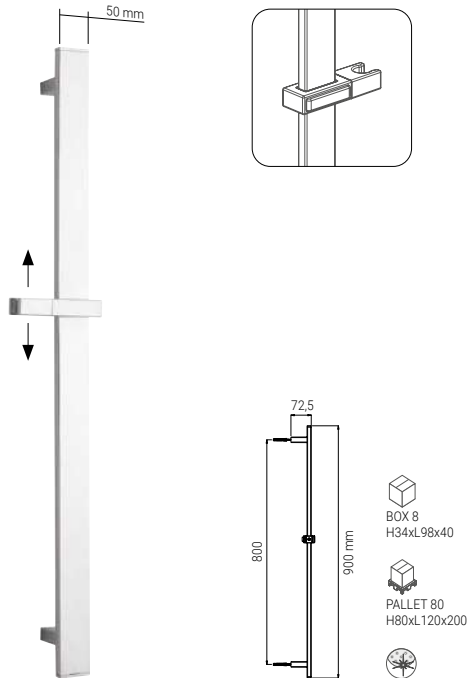

SLIDE BARS

A780.00.000.05N

- SLIDE BAR PURE 90 CM FIXED CHROME
- GLEITSTANGE PURE 90 CM FIXED CHROM
- BARRE DE DOUCHE PURE 90 CM FIXED CHROME
- SALISCENDI PURE 90 CM FIXED CROMO