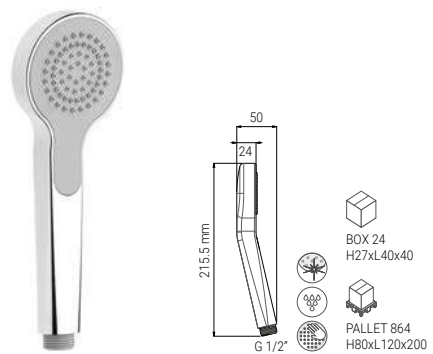

BS2305N

- HAND SHOWER AVANTI 75 UNO CHROME
- HANDBRAUSE AVANTI 75 UNO CHROM
- DOUCHETTE AVANTI 75 UNO CHROME
- DOCCIA AVANTI 75 UNO CROMO