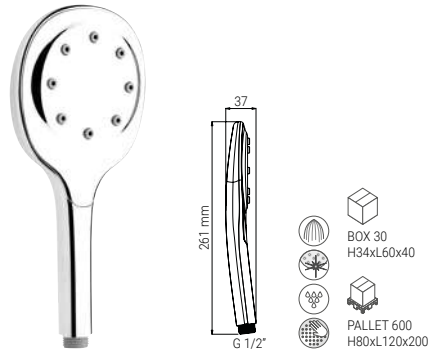

BS1305N

- HAND SHOWER HORIZON 120 UNO SILK CHROME
- HANDBRAUSE HORIZON 120 UNO SILK CHROM
- DOUCHETTE HORIZON 120 UNO SILK CHROME
- DOCCIA HORIZON 120 UNO SILK CROMO