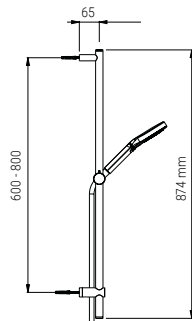

BOX 8
H34xL98x40

PALLET 80
H80xL120x200

A755.TX.53D.05N

- SHOWER KIT TECHNO 110 DUO CHROME
- BRAUSEKIT TECHNO 110 DUO CHROM
- KIT DE DOUCHE TECHNO 110 DUO CHROME
- KIT DOCCIA TECHNO 110 DUO CROMO

BOX 8
H34xL98x40