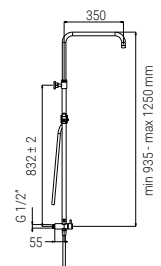

D85.00.000.57KN