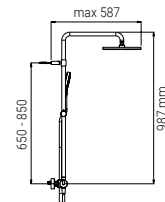

A55SL1.62.53D.05N

- BOX 2 H105xL44x25

- PALLET 10 H80xL120x200

D55.62.53D.05N

- KIT SYSTEM 1 TECHNO 90 CHROME
- KIT SYSTEM 1 TECHNO 90 CHROM
- KIT SYSTEME 1 TECHNO 90 CHROME
- KIT SISTEMA 1 TECHNO 90 CROMO