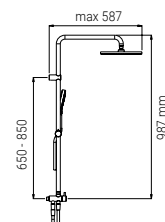

- BOX 2 H105xL44x25

- PALLET 10 H80xL120x200