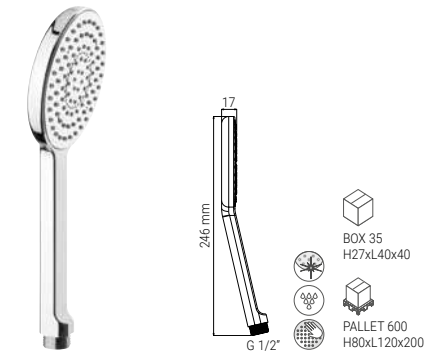

B1705N

- HAND SHOWER PURE 105 SOFT UNO AIRDROP CHROME
- HANDBRAUSE PURE 105 SOFT UNO AIRDROP CHROM
- DOUCHETTE PURE 105 SOFT UNO AIRDROP CHROME
- DOCCIA PURE 105 SOFT UNO AIRDROP CROMO