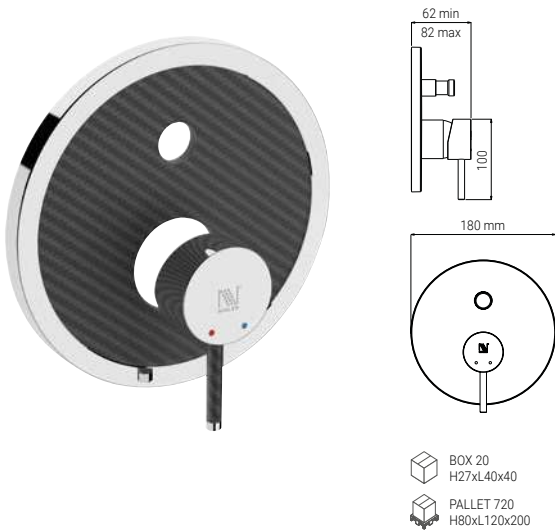

FBH.01.001.51N

- BATH FAUCET ARCHITECT CARBON
- WANNENARMATUR ARCHITECT CARBON
- MITIGEUR MURAL BAIN/DOUCHE ARCHITECT MONOCOMMANDE CARBONE
- RUBINETTO VASCA ARCHITECT CARBON

NIKLES CARBON

FCD.01.501.51N

- ESTHETICAL ASSEMBLING KIT FOR CONCEALED SHOWER FAUCET ARCHITECT 2 WAYS CARBON
- FERTIGMONTAGESET FÜR UP-WASCHTISCHBATTERIE ARCHITECT 2 WEGE CARBON
- KIT D'ASSEMBLAGE ESTHETIQUE POUR MITIGEUR DE DOUCHE ENCASTRÉ ARCHITECT 2 VOIES CARBONE
- KIT ASSEMBLAGGIO ESTETICO PER RUBINETTO INCASSO ARCHITECT 2 VIE CARBON