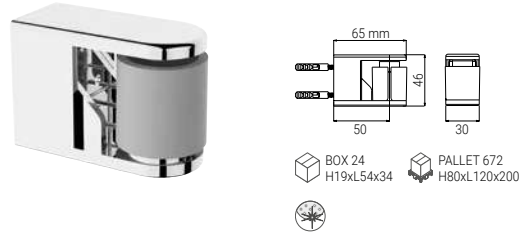

H104205N

- WALL-MOUNTED SOAP DISH HOLDER ABS CHROME
- WANDHALTER FÜR SEIFENSCHALE ABS CHROM
- SUPPORT MURAL POUR PORTE-SAVON ABS CHROME
- SUPPORTO A MURO PER PORTASAPONE ABS CROMO