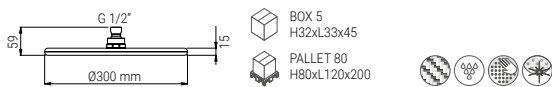

B2851QDN

- HAND SHOWER CARBON 120 DUO CHROME/CARBON
- HANDBRAUSE CARBON 120 DUO CHROM/CARBON
- DOUCHETTE CARBONE 120 DUO CHROME/CARBONE
- DOCCIA CARBON 120 DUO CROMO/CARBON

BY300R51N

- SHOWER HEAD INFINITY ROUND 300 CHROME/CARBON
- KOPFBRAUSE INFINITY ROUND 300 CHROM/CARBON
- TÊTE DE DOUCHE INFINITY ROUND 300 CHROME/CARBONE
- SOFFIONE INFINITY ROUND 300 CROMO/CARBON