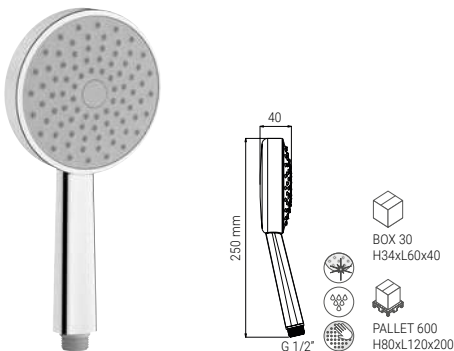

A2705N

- HAND SHOWER XL TECHNO 120 CLEAN CHROME
- HANDBRAUSE XL TECHNO 120 CLEAN CHROM
- DOUCHETTE XL TECHNO 120 CLEAN CHROME
- DOCCIA XL TECHNO 120 CLEAN CROMO