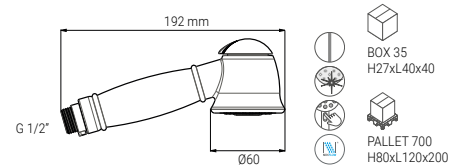

KITCHEN SPRAYS

KITCHEN SPRAYS

6905N

- KITCHEN SPRAY CHEF CHROME
- KÜCHENBRAUSE CHEF CHROM
- DOUCHETTE CUISINE CHEF CHROME
- DOCCIA CUCINA CHEF CROMO

A6905N

- KITCHEN SPRAY CLASSIC CHROME
- KÜCHENBRAUSE CLASSIC CHROM
- DOUCHETTE CUISINE CLASSIC CHROME
- DOCCIA CUCINA CLASSIC CROMO