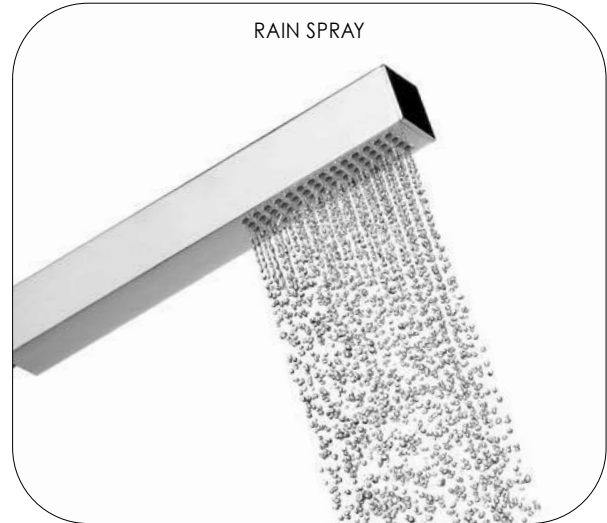

HAND SHOWERS

B1405N

- HAND SHOWER STICK QUADRO METAL CHROME
- HANDBRAUSE STICK QUADRO METAL CHROM
- DOUCHETTE STICK QUADRO METAL CHROME
- DOCCIA STICK QUADRO METAL CROMO