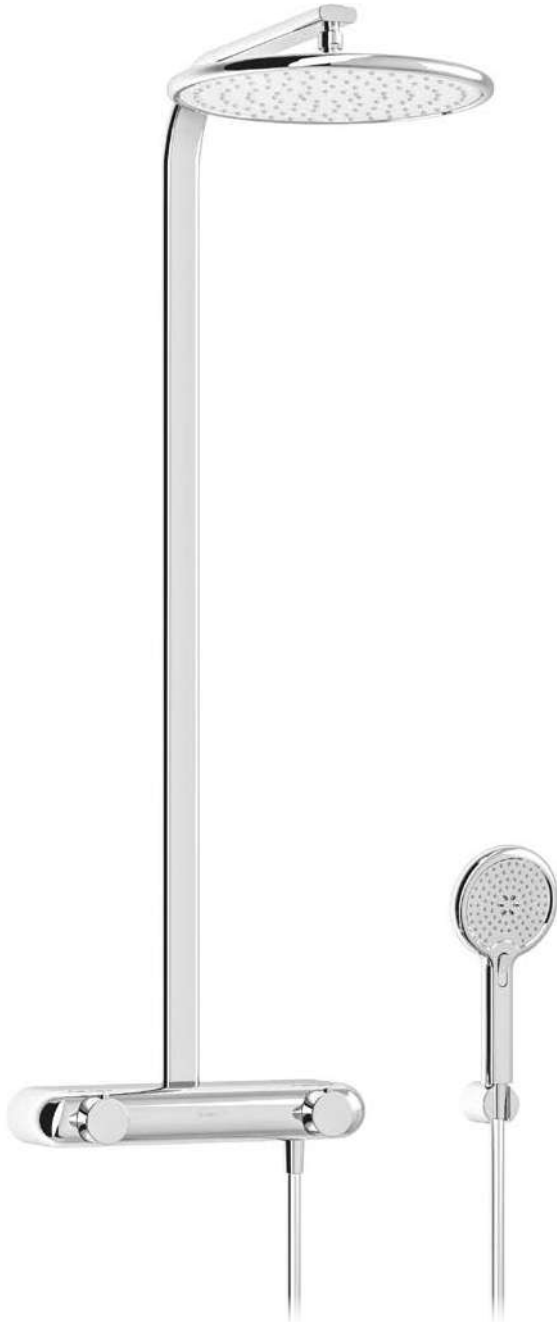

SHOWER SYSTEMS

B70TH.54.45D.05N

- KIT SYSTEM THERMOSTATIC INFINITY CHROME
- KIT SYSTEM THERMOSTATDUSCHE INFINITY CHROM
- KIT SYSTEME THERMOSTATIQUE INFINITY CHROME
- KIT SISTEMA TERMOSTATICO INFINITY CROMO