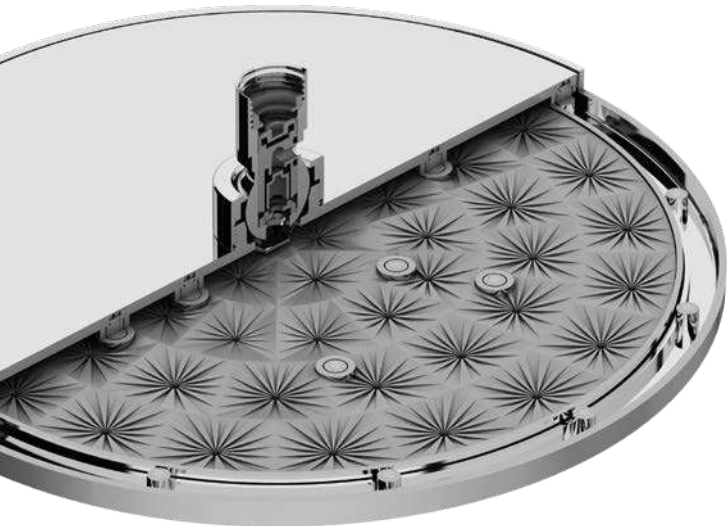

SHOWER HEADS

NIKLES DROPLESS

“ After shutting off the water, the remaining water completely drains from the DropleSS shower head. This enables the system to avoid bacteria build up within the shower head. The quick removal of all remaining water reduces the possibility of limescale buildup inside the shower head and nozzles. ”

6 DE0105N

- SHOWER HEAD ROUND 250 DROPLESS ECO CHROME
- KOPFBRAUSE ROUND 250 DROPLESS ECO CHROM
- TÊTE DE DOUCHE ROUND 250 DROPLESS ECO CHROME
- SOFFIONE ROUND 250 DROPLESS ECO CROMO