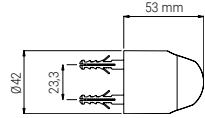

ACCESSORIES AND SPARE PARTS

1505N

- WALL BRACKET FIX LUX ABS CHROME
- WANDHALTER FIX LUX ABS CHROM
- SUPPORT MURAL FIX LUX ABS CHROME
- SUPPORTO A MURO FIX LUX ABS CROMO

BOX 100 H26xL39x39 PALLET 3600 H80xL120x200

8605N

- WALL BRACKET TECHNO FIX ABS CHROME
- WANDHALTER TECHNO FIX ABS CHROM
- SUPPORT MURAL TECHNO FIX ABS CHROME
- SUPPORTO A MURO TECHNO FIX ABS CROMO