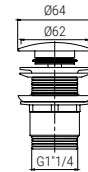

FBT.01.001.05N

- BASIN FAUCET ARCHITECT TALL CHROME
- HOHE WASCHTISCHARMATUR ARCHITECT CHROM
- MITIGEUR DE LAVABO ARCHITECT HAUT CHROME
- RUBINETTO LAVABO ARCHITECT ALTO CROMO