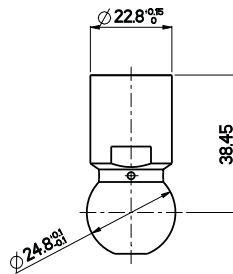

FLOW CONTROL TECHNOLOGY

MESH WASHER

- \varnothing 18 mm
- Steel wire mesh to stop debris, scale and dirt
- Wire 0,2 mm
- Windows 0,5 x 0,5 mm

STANDARD BALL JOINT

AIRVALVE BALL JOINT

- With Aidrop Valve

DROPLESS BALL JOINT