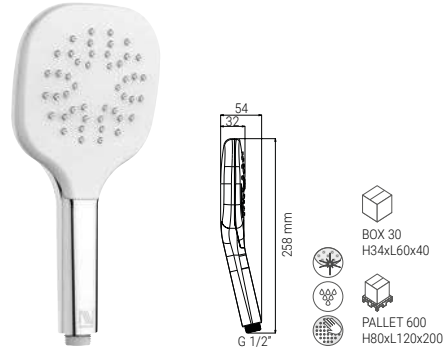

BS2650N

- HAND SHOWER AVANTI SQUARE 120 UNO CHROME/WHITE
- HANDBRAUSE AVANTI SQUARE 120 UNO CHROM/WEISS
- DOUCHETTE AVANTI SQUARE 120 UNO CHROME/BLANC
- DOCCIA AVANTI SQUARE 120 UNO CROMO/BIANCO