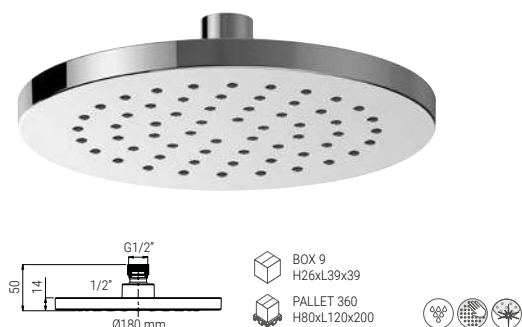

D3805F

- SHOWER HEAD FRESH 180 ROUND ABS CHROME
- KOPFBRAUSE FRESH 180 ROUND ABS CHROM
- TÊTE DE DOUCHE FRESH 180 ROUND ABS CHROME
- SOFFIONE FRESH 180 ROUND ABS CROMO