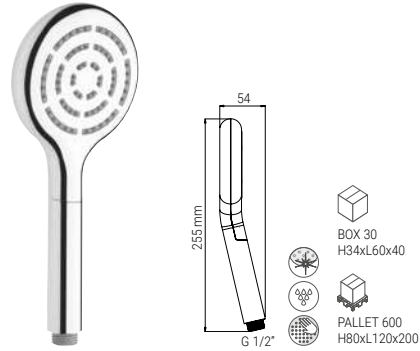

BS1005N

- HAND SHOWER PEARL 110 UNO CHROME
- HANDBRAUSE PEARL 110 UNO CHROM
- DOUCHETTE PEARL 110 UNO CHROME
- DOCCIA PEARL 110 UNO CROMO