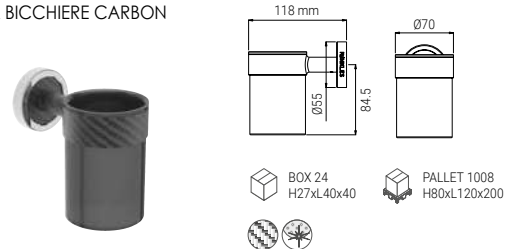

FHB.001.52N

- TOOTH BRUSH HOLDER CARBON
- ZAHNBÜRSTENHALTER CARBON
- PORTE-BROSSE A DENTS CARBONE
- PORTA BICCHIERE CARBON