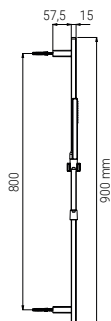

A781.00.481.05N

- SHOWER KIT MINI PURE CHROME
- BRAUSEKIT MINI PURE CHROM
- KIT DE DOUCHE MINI PURE CHROME
- KIT DOCCIA MINI PURE CROMO