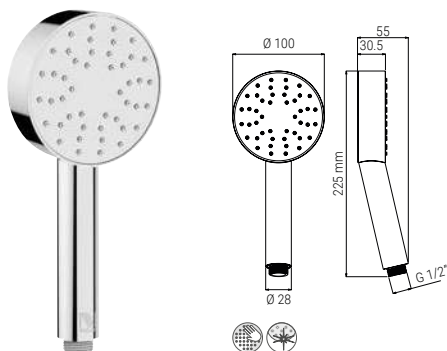

BS5005N

- HAND SHOWER TECHNO 100 CLEAN CHROME
- HANDBRAUSE TECHNO 100 CLEAN CHROM
- DOUCHETTE TECHNO 100 CLEAN CHROME
- DOCCIA TECHNO 100 CLEAN CROMO