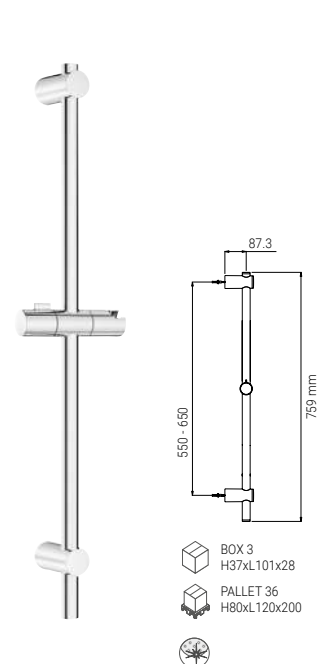

FRESH LINE

4805QMN

- SHOWER HEAD TECHNO HEAD 65 3S MASSAGE
- KOPFBRAUSE TECHNO HEAD 65 3S MASSAGE
- TÊTE DE DOUCHE TECHNO HEAD 3S MASSAGE
- SOFFIONE TECHNO HEAD 65 3S MASSAGE

BOX 25
H26xL39x39

PALLET 900
H80xL120x200