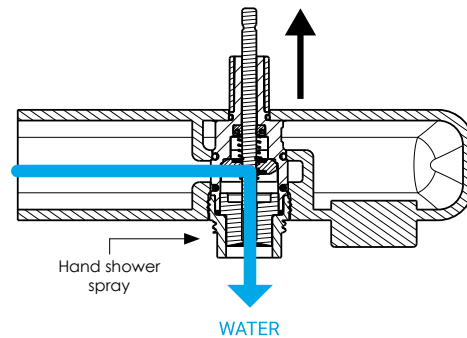

FLOW CONTROL TECHNOLOGY

MESH WASHER

- \varnothing 18 mm
- Steel wire mesh to stop debris, scale and dirt
- Wire 0,2 mm
- Windows 0,5 x 0,5 mm

STANDARD BALL JOINT

AIRVALVE BALL JOINT

- With Aidrop Valve

DROPLESS BALL JOINT