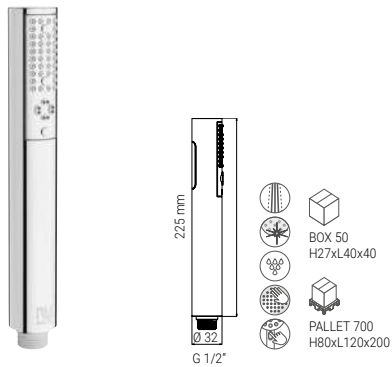

A0905N

- HAND SHOWER STILO DUO CHROME
- HANDBRAUSE STILO DUO CHROM
- DOUCHETTE STILO DUO CHROME
- DOCCIA STILO DUO CROMO