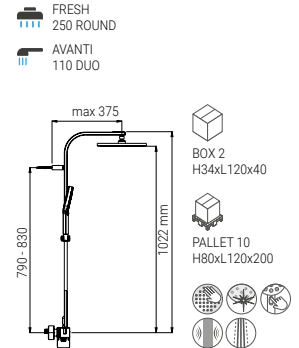

A53SL.62.53D.05N

- KIT SYSTEM SINGLE LEVER PURE CHROME
- KIT SYSTEM EINHEBELMISCHER PURE CHROM
- KIT SYSTEME MONOCOMMANDE PURE CHROME
- KIT SISTEMA LEVA SINGOLA PURE CROMO