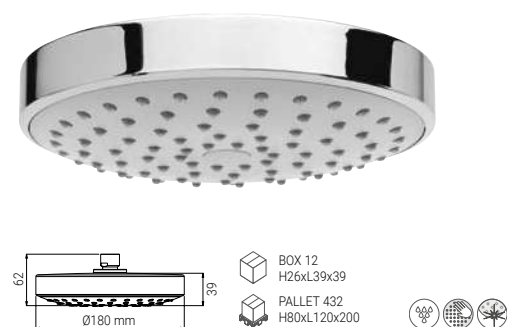

A3605N

- SHOWER HEAD XL TECHNO 180
- KOPFBRAUSE XL TECHNO 180
- TÊTE DE DOUCHE XL TECHNO 180
- SOFFIONE XL TECHNO 180