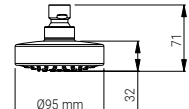

- SHOWER HEAD TECHNO FRESH 95 3S MASSAGE
- KOPFBRAUSE FRESH 95 3S MASSAGE
- TÊTE DE DOUCHE FRESH 95 3S MASSAGE
- SOFFIONE FRESH 95 3S MASSAGE

BOX 25
H26xL39x39

PALLET 900
H80xL120x200

D3305F

- SHOWER HEAD TECHNO FRESH 95 CLEAN
- KOPFBRAUSE FRESH 95 CLEAN
- TÊTE DE DOUCHE FRESH 95 CLEAN
- SOFFIONE FRESH 95 CLEAN