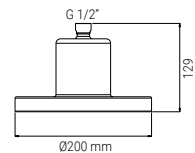

BOX 4
H27xL40x40
PALLET 56
H80xL120x200

BT200T05-LEDWN ○○○○○

- SHOWER HEAD LIGHT LED WHITE TECHNO 200 CHROME / GREY
- KOPFBRAUSE LIGHT LED WEISS TECHNO 200 CHROM / GRAU
- TÊTE DE DOUCHE LIGHT LED BLANC TECHNO 200 CHROME / GRIS
- SOFFIONE LIGHT LED BIANCO TECHNO 200 CROMO / GRIGIO

BT200T05-LEDRN ●●●●●
LED RAINBOW