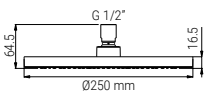

DE0105N

- 9 L/MIN FLOW LIMITER

BOX 6
H27xL40x40
PALLET 216
H80xL120x200

6 DE0205N

- SHOWER HEAD SQUARE 250 DROPLESS ECO CHROME
- KOPFBRAUSE SQUARE 250 DROPLESS ECO CHROM
- TÊTE DE DOUCHE SQUARE 250 DROPLESS ECO CHROME
- SOFFIONE SQUARE 250 DROPLESS ECO CROMO