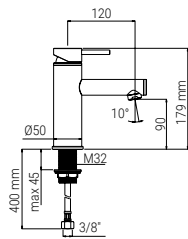

NIKLES CARBON

FBA.01.001.51N

- BASIN FAUCET ARCHITECT CARBON
- WASCHTISCHARMATUR ARCHITECT CARBON
- MITIGEUR DE LAVABO ARCHITECT CARBONE
- RUBINETTO LAVABO ARCHITECT CARBON