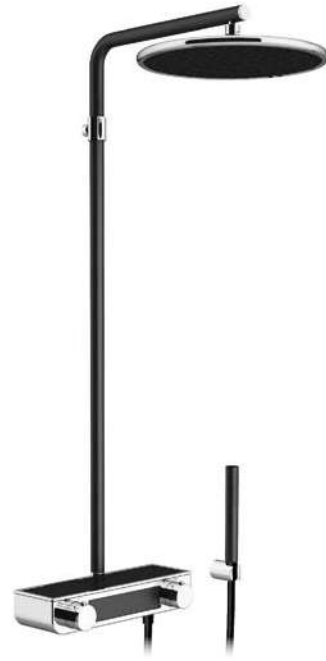

B72.54.461.51N

- KIT SYSTEM TABLET 2 WAYS CARBON/CHROME
- KIT SYSTEM TABLET 2 WEGE CARBON/CHROM
- KIT SYSTEME TABLET 2 VOIES CARBONE/CHROME
- KIT SISTEMA TABLET A 2 VIE CARBON/CROMO

- INFINITY 300
  ROUND CARBON
- STICK CARBON