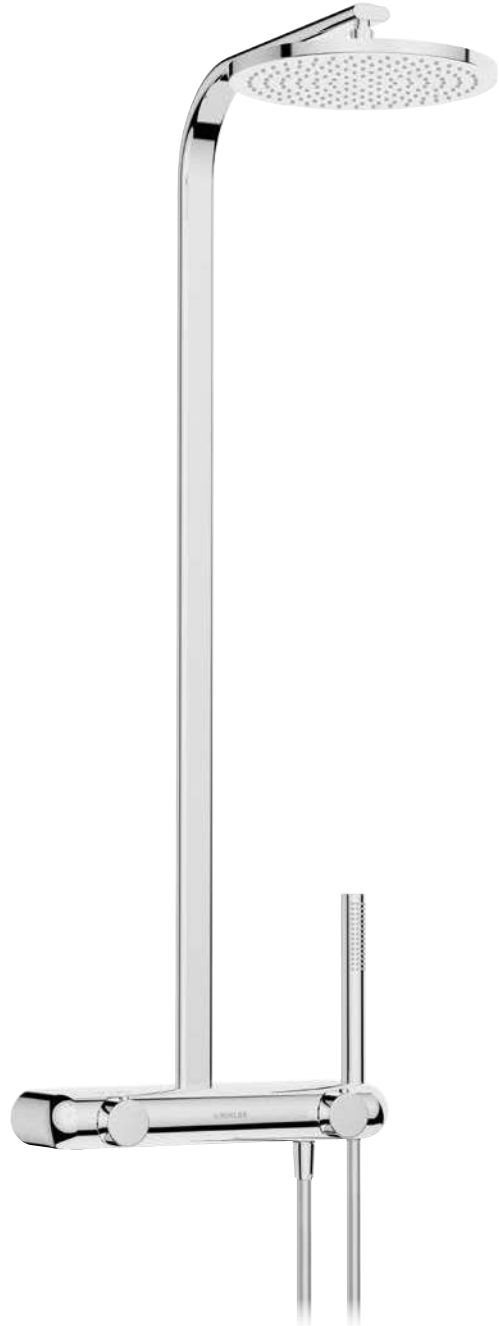

B76TH.62.331.05N

- KIT SYSTEM THERMOSTATIC INFINITY CHROME
- KIT SYSTEM THERMOSTATDUSCHE INFINITY CHROM
- KIT SYSTEME THERMOSTATIQUE INFINITY CHROME
- KIT SISTEMA TERMOSTATICO INFINITY CROMO