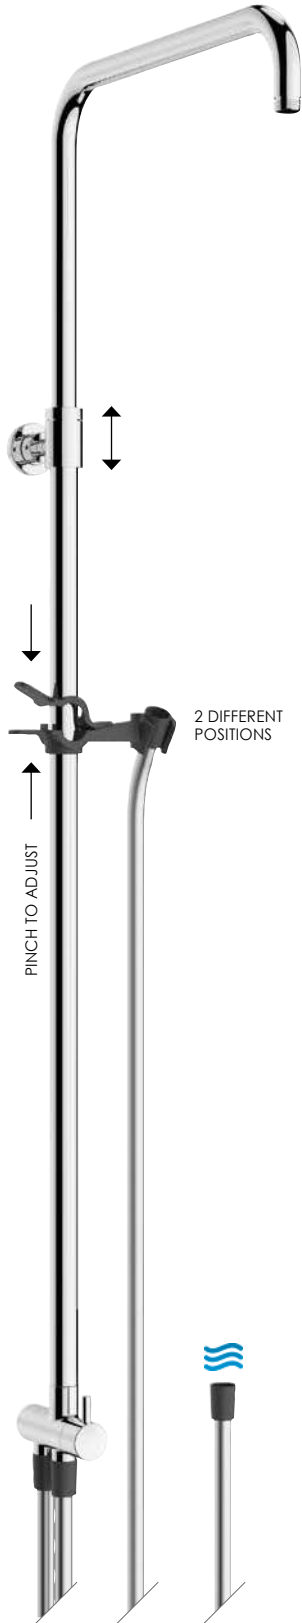

JUNIOR LINE

D85MS.00.000.57N

- SHOWER SYSTEM 6 JUNIOR CHROME/BLACK
- KIT SYSTEM 6 JUNIOR CHROM/SCHWARZ
- KIT SYSTEME 6 JUNIOR CHROME/NOIR
- KIT SISTEMA 6 JUNIOR CROMO/NERO