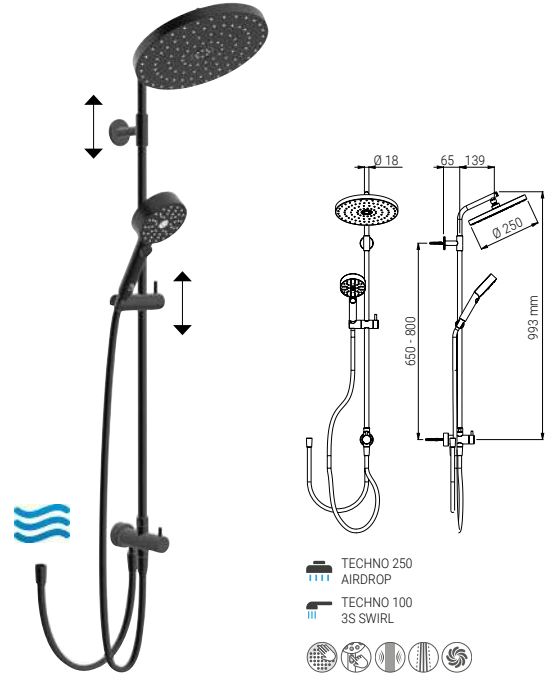

A73MS.80.67W.07N

- KIT SYSTEM 6 TECHNO 18 MATTE BLACK
- KIT SYSTEM 6 TECHNO 18 MATT SCHWARZ
- KIT SYSTEME 6 TECHNO 18 NOIR MAT
- KIT SISTEMA 6 TECHNO 18 NERO OPACO