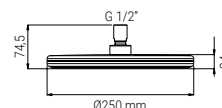

BOX 6
H51xL39x39
PALLET 216
H80xL120x200