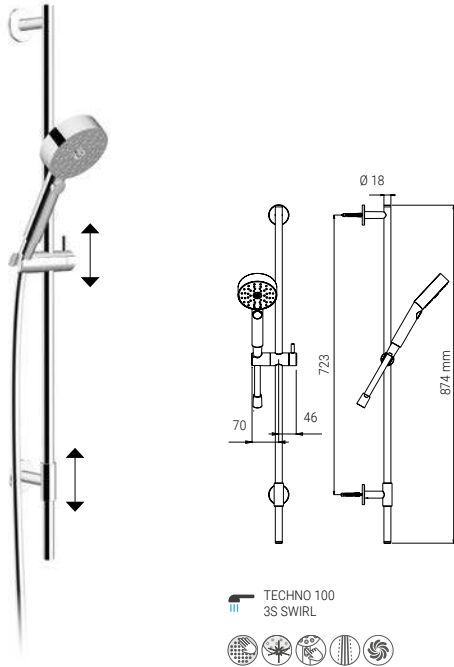

TECHNO LINE

A716.TL.67W.05N

- SHOWER KIT TECHNO 18 FREE FIXATION CHROME
- BRAUSEKIT TECHNO 18 FREE FIXATION CHROM
- KIT DE DOUCHE TECHNO 18 FREE FIXATION CHROME
- KIT DOCCIA TECHNO 18 FREE FIXATION CROMO