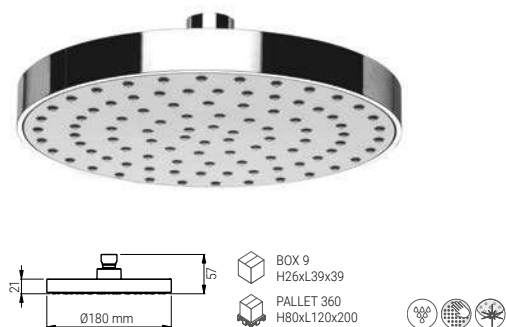

D3405F

- SHOWER HEAD FRESH ROUND 180
- KOPFBRAUSE FRESH ROUND 180
- TÊTE DE DOUCHE FRESH ROUND 180
- SOFFIONE FRESH ROUND 180