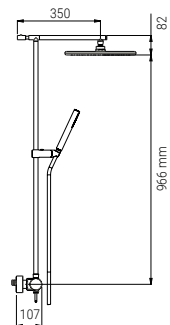

- BOX 2
  H48xL21x83
- PALLET 18
  H80xL120x200

C55SL.55.461F51N

- KIT SYSTEM SINGLE LEVER 24 CARBON
- KIT SYSTEM EINHEBELMISCHER 24 CARBON
- KIT SYSTEME MONOCOMMANDE 24 CARBONE
- KIT SISTEMA LEVA SINGOLA 24 CARBON