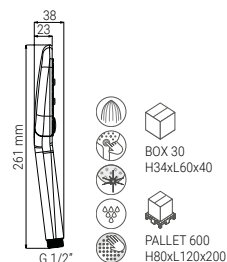

BS4105QTN

- 9 L/MIN FLOW LIMITER