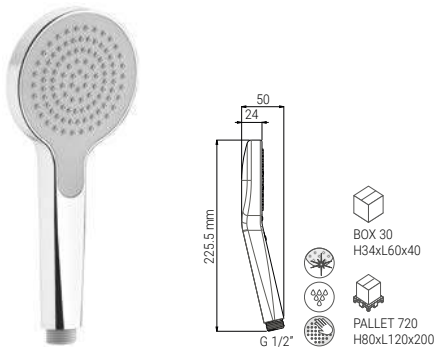

BS2205N

- HAND SHOWER AVANTI 95 UNO CHROME
- HANDBRAUSE AVANTI 95 UNO CHROM
- DOUCHETTE AVANTI 95 UNO CHROME
- DOCCIA AVANTI 95 UNO CROMO