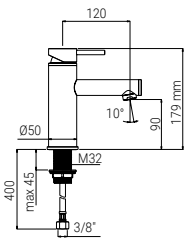

FAUCETS

FBA.01.001.05N

- BASIN FAUCET ARCHITECT CHROME
- WASCHTISCHARMATUR ARCHITECT CHROM
- MITIGEUR DE LAVABO ARCHITECT CHROME
- RUBINETTO LAVABO ARCHITECT CROMO