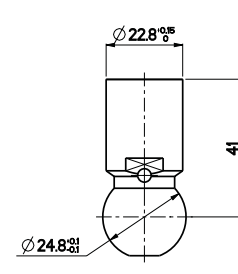

DROPLESS BALL JOINT

- With Dropleess Valve