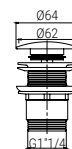

FBT.01.001.07N

- BASIN FAUCET ARCHITECT TALL MATTE BLACK
- HOHE WASCHTISCHARMATUR ARCHITECT MATT SCHWARZ
- MITIGEUR DE LAVABO ARCHITECT HAUT NOIR MAT
- RUBINETTO LAVABO ARCHITECT ALTO NERO OPACO