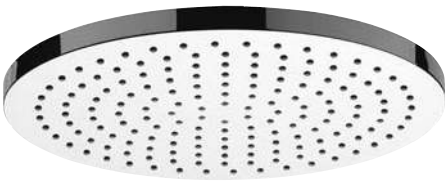

D3605F

- SHOWER HEAD FRESH ROUND 250 CHROME
- KOPFBRAUSE FRESH ROUND 250 CHROM
- TÊTE DE DOUCHE FRESH ROUND 250 CHROME
- SOFFIONE FRESH ROUND 250 CROMO