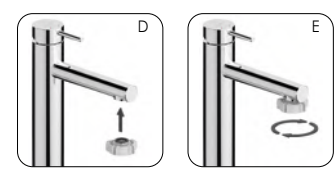

AER-KEY

• INSTALLATION KEY FOR M24x1 AND M28x1

1. (A, B, C)

Use the key to remove aerator by rotating counterclockwise.

2. (D, E)

Put the new aerator and rotate clockwise.

ATTENTION! Maximum mounting torque: 1.5 Nm