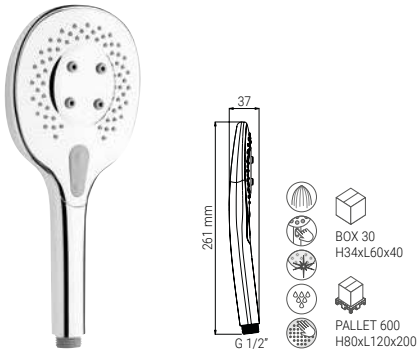

BS3205QDN

- HAND SHOWER SKY 95 DUO SILK CHROME
- HANDBRAUSE SKY 95 DUO SILK CHROM
- DOUCHETTE SKY 95 DUO SILK CHROME
- DOCCIA SKY 95 DUO SILK CROMO

HAND SHOWERS

BS1305QDN

- HAND SHOWER HORIZON 120 DUO SILK CHROME
- HANDBRAUSE HORIZON 120 DUO SILK CHROM
- DOUCHETTE HORIZON 120 DUO SILK CHROME
- DOCCIA HORIZON 120 DUO SILK CROMO