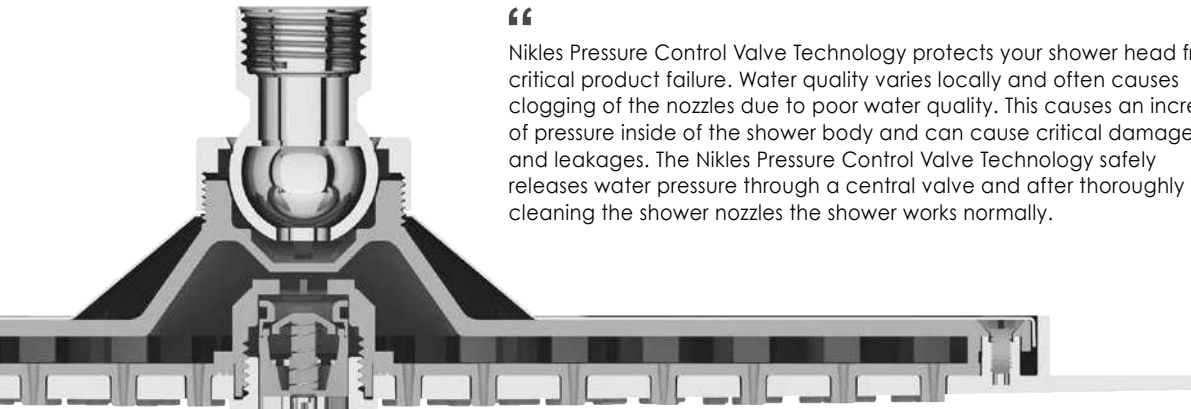

PRESSURE CONTROL VALVE

“ Nikles Pressure Control Valve Technology protects your shower head from critical product failure. Water quality varies locally and often causes clogging of the nozzles due to poor water quality. This causes an increase of pressure inside of the shower body and can cause critical damages and leakages. The Nikles Pressure Control Valve Technology safely releases water pressure through a central valve and after thoroughly cleaning the shower nozzles the shower works normally.

”

PCV TECHNOLOGY CLIP

PATENTED TECHNOLOGY

DSV0205N

- SHOWER HEAD SQUARE 300 PRESSURE CONTROL VALVE CHROME
- KOPFBRAUSE SQUARE 300 PRESSURE CONTROL VALVE CHROM
- TÊTE DE DOUCHE SQUARE 300 PRESSURE CONTROL VALVE CHROME
- SOFFIONE SQUARE 300 PRESSURE CONTROL VALVE CROMO