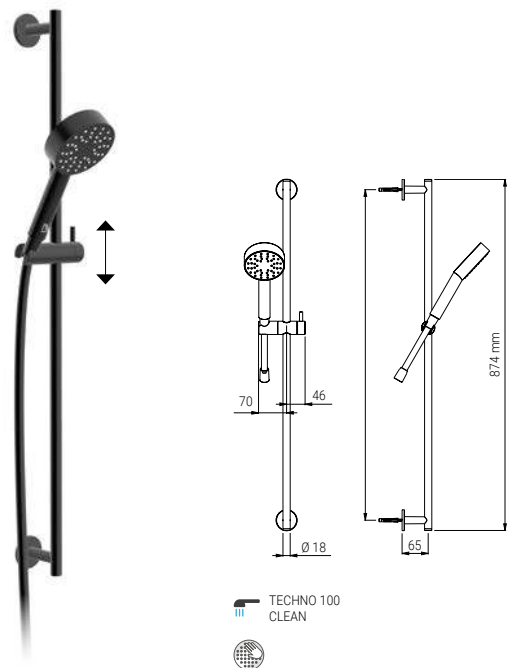

A717.TL.661.07N

- SHOWER KIT TECHNO 18 FIXED MATTE BLACK
- BRAUSEKIT TECHNO 18 FIXED MATT SCHWARZ
- KIT DE DOUCHE TECHNO 18 FIXED NOIR MAT
- KIT DOCCIA TECHNO 18 FIXED NERO OPACO