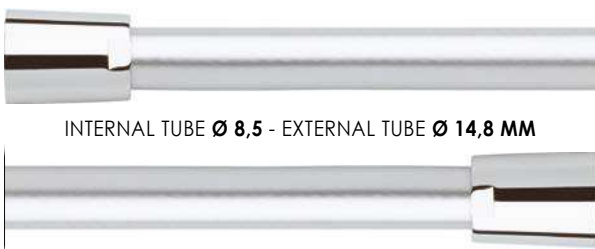

S66 **formflex**

S66.361.363.125.03N	125 cm	S66.361.363.175.03N	175 cm
S66.361.363.150.03N	150 cm	S66.361.363.200.03N	200 cm

- REINFORCED FLEXIBLE SHOWER HOSE WITH CLAMPED CONNECTION
- KUNSTSTOFFBRAUSESCHLAUCH GEWEBEVERSTÄRKT MIT KLEMMVERBINDUNG
- FLEXIBLE EN PVC LISSE RENFORCÉ AVEC CONNEXION SERRÉE
- FLESSIBILE PVC LISCIÒ RINFORZATO CON CONNESSIONI CLAMPATE