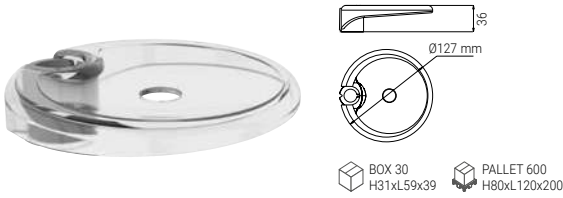

ACCESSORIES AND SPARE PARTS

H1050TN

- SOAP DISH CRYSTAL ABS TRANSPARENT
- SEIFENSCHALE CRYSTAL ABS TRANSPARENT
- PORTE-SAVON CRYSTAL ABS TRANSPARENTE
- PORTASAPONE CRYSTAL ABS TRASPARENTE