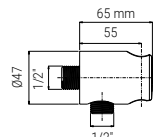

BOX 25 H26xL39x39 PALLET 900 H80xL120x200

2971N05N • 1/2" FEMALE NPT

297305N

- WALL BRACKET QUADRO WITH BUILT-IN WATER ELBOW ABS CHROME
- WANDHALTER QUADRO MIT INTEGRIERTEM ANSCHLUSSBOGEN ABS CHROM
- SUPPORT MURAL QUADRO AVEC PRISE D'EAU INCORPOREE ABS CHROME
- SUPPORTO A MURO QUADRO CON PRESA D'ACQUA ABS CROMO