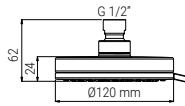

SHOWER HEADS

B3505QDN

- SHOWERHEAD PURE 120 DUO AIRDROP CHROME
- KOPFBRAUSE PURE 120 DUO AIRDROP CHROM
- TÊTE DE DOUCHE PURE 120 DUO AIRDROP CHROME
- SOFFIONE PURE 120 DUO AIRDROP CROMO

BOX 25
H26xL39x39