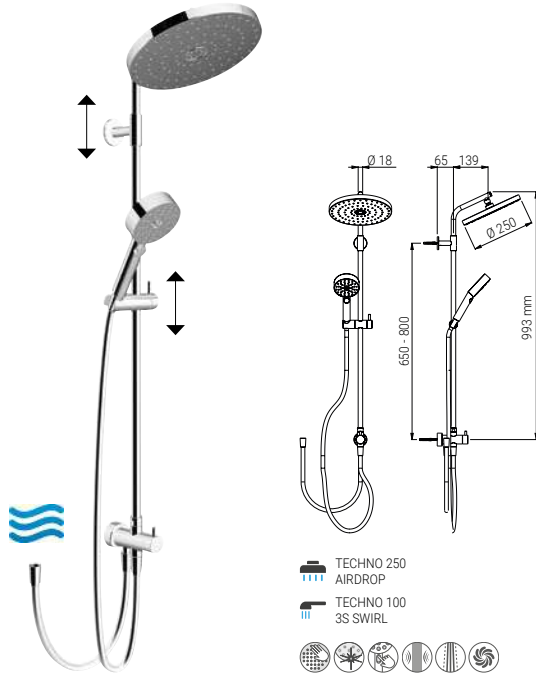

TECHNO LINE

A73MS.80.67W.05N

- KIT SYSTEM 6 TECHNO 18 CHROME
- KIT SYSTEM 6 TECHNO 18 CHROM
- KIT SYSTEME 6 TECHNO 18 CHROME
- KIT SISTEMA 6 TECHNO 18 CROMO