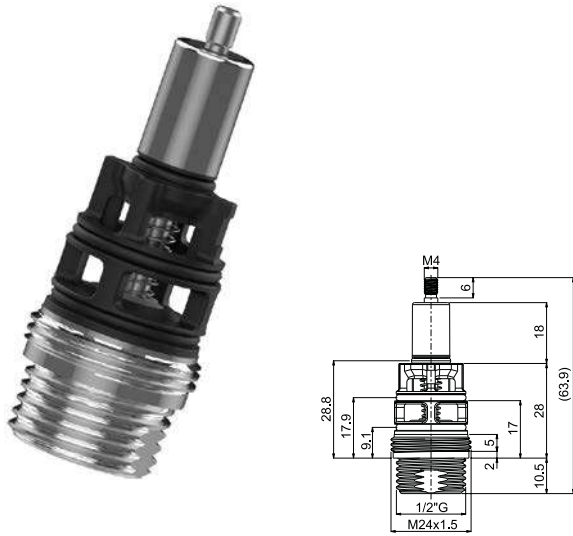

FLOW CONTROL TECHNOLOGY

DEV MAN

MANUAL DIVERTER