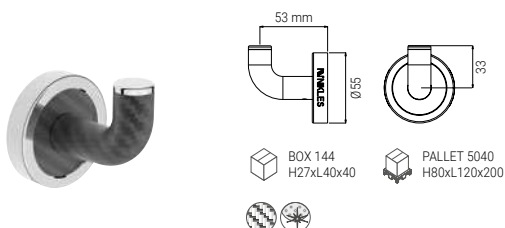

FHK.001.52N

- TOWEL HOOK CARBON
- HANDTUCHHAKEN CARBON
- PORTE-SERVIETTE SIMPLE CARBONE
- PORTA ACCAPPATOIO CARBON