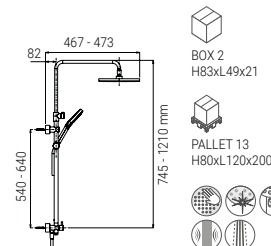

- AVANTI 250 ROUND DROPLESS
- AVANTI 110 DUO

- BOX 2 H83xL49x21

- PALLET 13 H80xL120x200

SHOWER SYSTEMS

FREE ADJUSTABLE HEIGHT

FREE ROTATABLE RAIL

SHOWER SYSTEMS

KIT SYSTEM 5 SKY