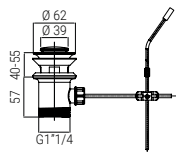

FBB.01.001.05N

- BASIN FAUCET BIDET ARCHITECT CHROME
- BIDET ARMATUR ARCHITECT CHROM
- MITIGEUR DE BIDET ARCHITECT CHROME
- RUBINETTO BIDET ARCHITECT CROMO