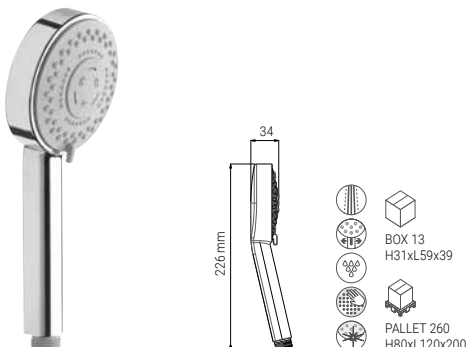

D1205QMF

- HAND SHOWER FRESH 95 3S MASSAGE CHROME
- HANDBRAUSE FRESH 95 3S MASSAGE CHROM
- DOUCHETTE FRESH 95 3S MASSAGE CHROME
- DOCCIA FRESH 95 3S MASSAGE CROMO