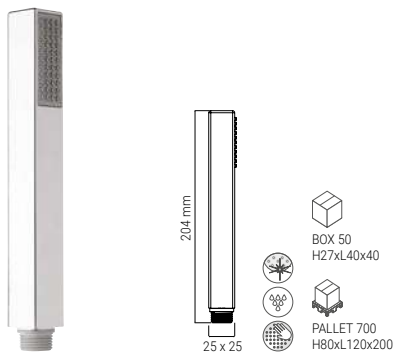

HAND SHOWERS

HAND SHOWERS

B1405N

- HAND SHOWER STICK QUADRO METAL CHROME
- HANDBRAUSE STICK QUADRO METAL CHROM
- DOUCHETTE STICK QUADRO METAL CHROME
- DOCCIA STICK QUADRO METAL CROMO

A0805N

- HAND SHOWER STILO QUADRO CHROME
- HANDBRAUSE STILO QUADRO CHROM
- DOUCHETTE STILO QUADRO CHROME
- DOCCIA STILO QUADRO CROMO