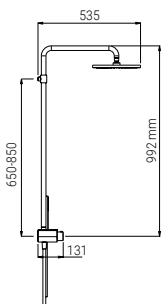

SHOWER SYSTEMS

SHOWER SYSTEMS

SHOWER SYSTEMS

B72.62.001.431.05N

- KIT SYSTEM TABLET 2 WAYS CHROME
- KIT SYSTEM TABLET 2 WEGE CHROM
- KIT SYSTEME TABLET 2 VOIES CHROME
- KIT SYSTEMA TABLET 2 VIE CROMO

- FRESH 250 ROUND
- STICK QUADRO