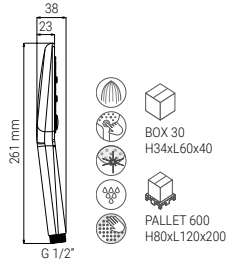

BS4005QTN

- 9 L/MIN FLOW LIMITER