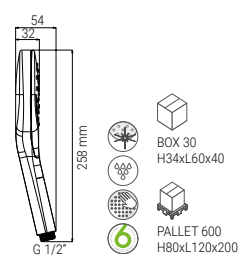

BS2505N

- 9 L/MIN FLOW LIMITER