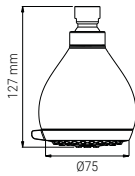

4605N

- SHOWER HEAD TECHNO HEAD 65 CLEAN
- KOPFBRAUSE TECHNO HEAD 65 CLEAN
- TÊTE DE DOUCHE TECHNO HEAD 65 CLEAN
- SOFFIONE TECHNO HEAD 65 CLEAN

BOX 25
H26xL39x39

PALLET 900
H80xL120x200

D3205QMF

- SHOWER HEAD DROP 75 2S SPRAY
- KOPFBRAUSE DROP 75 2S SPRAY
- TÊTE DE DOUCHE DROP 75 2S SPRAY
- SOFFIONE DROP 75 2S SPRAY