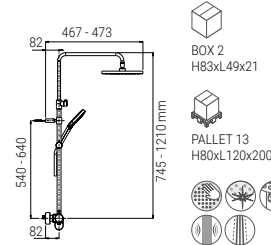

A67SL1.72.53D.05N

- BOX 2 H83xL49x21

- PALLET 13 H80xL120x200

A67.72.53D.05N

- KIT SYSTEM 1 TELESCOPIC CHROME
- KIT SYSTEM 1 TELESCOPIC CHROM
- KIT SYSTEME 1 TELESCOPIC CHROME
- KIT SISTEMA 1 TELESCOPIC CROMO