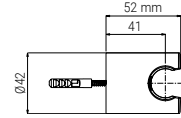

BOX 100 H26xL39x39 PALLET 3600 H80xL120x200

1605N

- WALL BRACKET LUX SWIVEL ABS CHROME
- WANDHALTER LUX DREHBAR ABS CHROM
- SUPPORT MURAL LUX PIVOTANT ABS CHROME
- SUPPORTO A MURO LUX GIREVOLE ABS CROMO