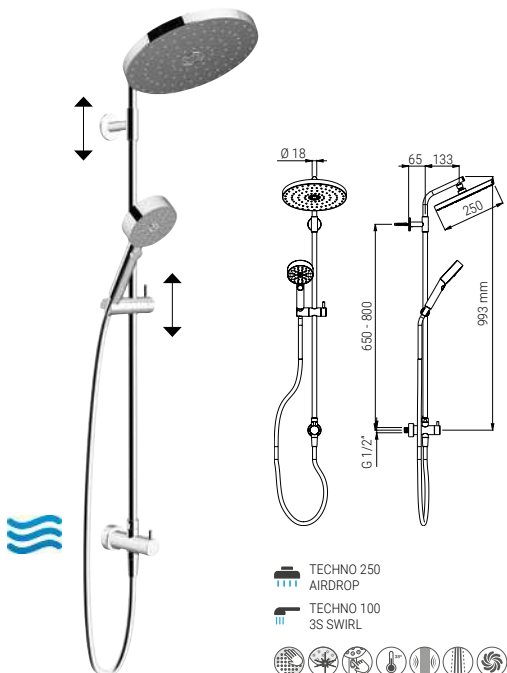

A73.80.67W.05N

- KIT SYSTEM 1 TECHNO 18 CHROME
- KIT SYSTEM 1 TECHNO 18 CHROM
- KIT SYSTEME 1 TECHNO 18 CHROME
- KIT SISTEMA 1 TECHNO 18 CROMO