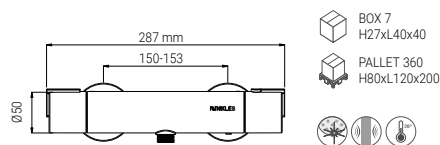

A65RU.TH1.001.05N

- THERMOSTATIC MIXER TECHNO 1 WAY CHROME
- BRAUSE-THERMOSTAT TECHNO 1 WEG CHROM
- MITIGEUR THERMOSTATIQUE DOUCHE TECHNO 1 VOIE CHROME
- MISCELATORE TERMOSTATICO TECHNO 1 VIA CROMO