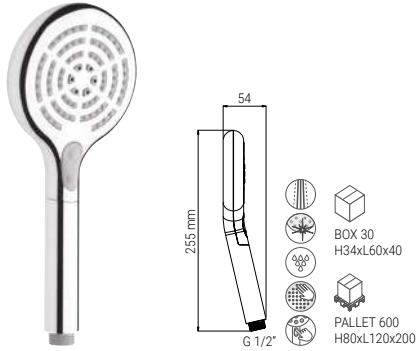

BS1305N

- HAND SHOWER HORIZON 120 UNO SILK CHROME
- HANDBRAUSE HORIZON 120 UNO SILK CHROM
- DOUCHETTE HORIZON 120 UNO SILK CHROME
- DOCCIA HORIZON 120 UNO SILK CROMO

HAND SHOWERS

BS1005QDN

- HAND SHOWER PEARL 110 DUO CHROME
- HANDBRAUSE PEARL 110 DUO CHROM
- DOUCHETTE PEARL 110 DUO CHROME
- DOCCIA PEARL 110 DUO CROMO