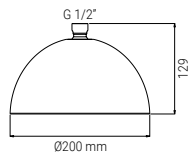

SHOWER HEADS

BT200R05-LEDWN ○○○○○

- SHOWER HEAD LIGHT LED WHITE ROUND 200 CHROME / GREY
- KOPFBRAUSE LIGHT LED WEISS ROUND 200 CHROM / GRAU
- TÊTE DE DOUCHE LIGHT LED BLANC ROUND 200 CHROME / GRIS
- SOFFIONE LIGHT LED BIANCO ROUND 200 CROMO / GRIGIO

BT200R05-LEDRN ●●●●●
LED RAINBOW