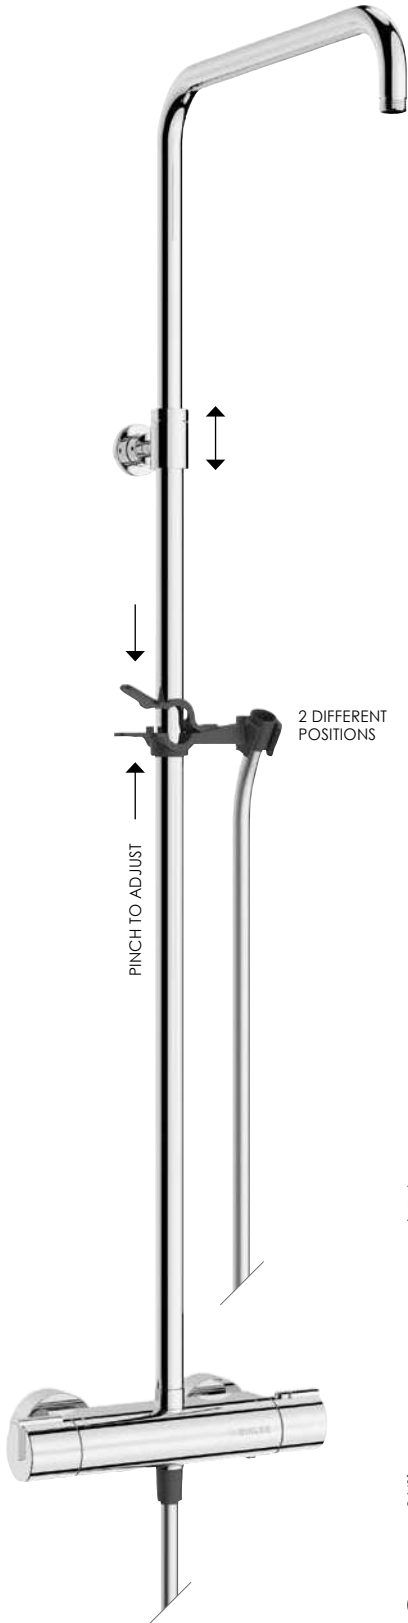

JUNIOR LINE

D85TH.00.000.57N

- SHOWER SYSTEM THERMOSTATIC JUNIOR CHROME/BLACK
- KIT SYSTEM THERMOSTATDUSCHE JUNIOR CHROM/SCHWARZ
- KIT SYSTEME THERMOSTATIQUE JUNIOR CHROME/NOIR
- KIT SISTEMA TERMOSTATICO JUNIOR CROMO/NERO

ALSO AVAILABLE IN
KTW-BWGL COMPLIANT

D85TH.00.000.57KN

D85TH.00.000.50N

- SHOWER SYSTEM THERMOSTATIC JUNIOR CHROME/WHITE
- KIT SYSTEM THERMOSTATDUSCHE JUNIOR CHROM/WEISS
- KIT SYSTEME THERMOSTATIQUE JUNIOR CHROME/BLANC
- KIT SISTEMA TERMOSTATICO JUNIOR CROMO/BIANCO