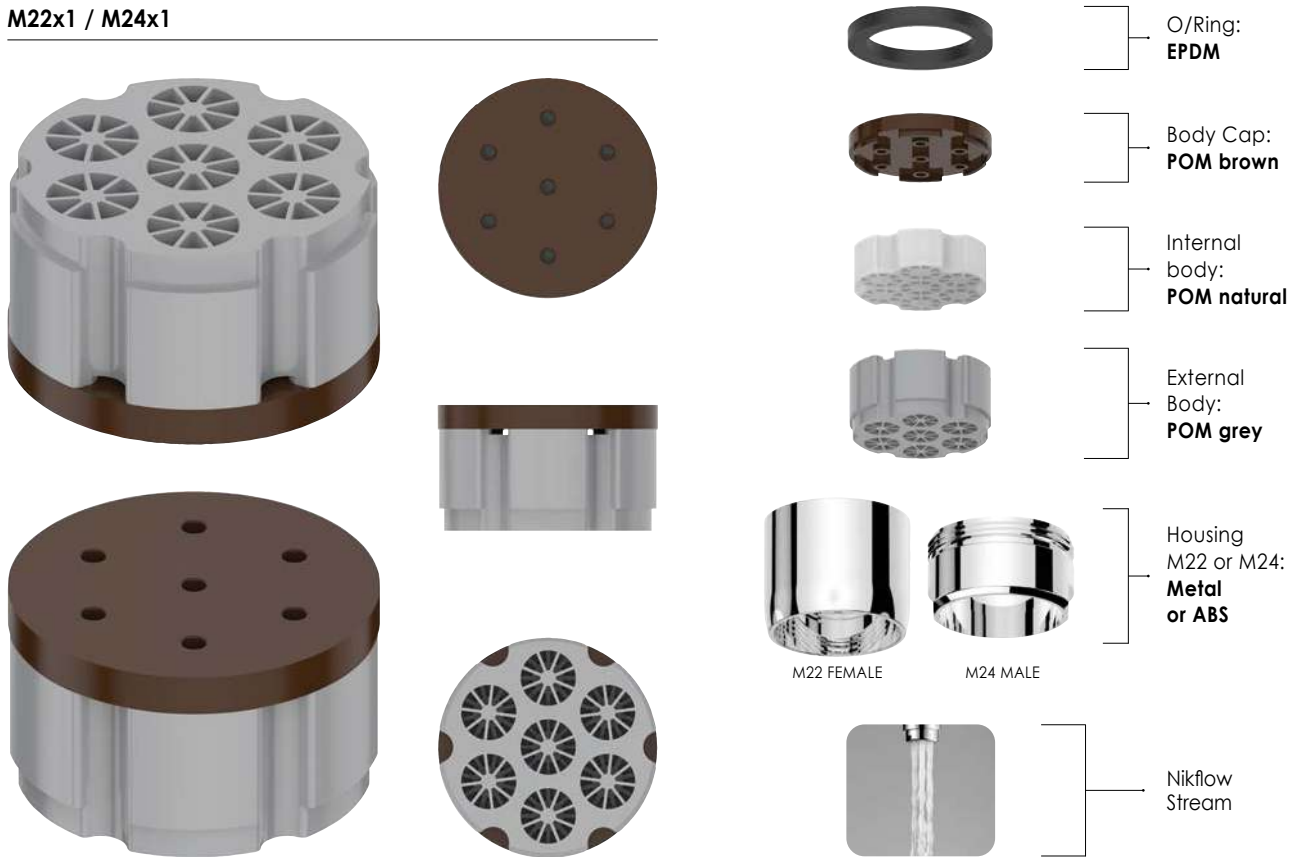

NIKFLOW MULTI AERATOR

M22x1 / M24x1