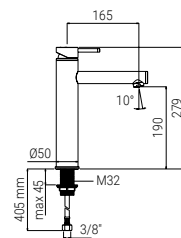

FBT.01.001.07N

- BASIN FAUCET ARCHITECT TALL MATTE BLACK
- HOHE WASCHTISCHARMATUR ARCHITECT MATT SCHWARZ
- MITIGEUR DE LAVABO ARCHITECT HAUT NOIR MAT
- RUBINETTO LAVABO ARCHITECT ALTO NERO OPACO