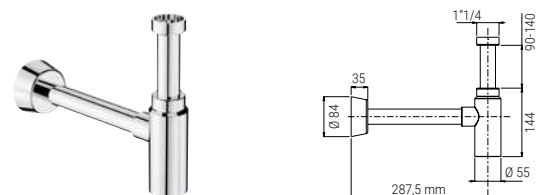

FAS.02.001.05N

- SIPHON CHROME
- SIPHON CHROM
- SIPHON CHROME
- SIFONE CROMO

ACCESSORIES AND SPARE PARTS

For full range and
infos scan this
QR code

S66 **formflex**

S66.361.363.125.03N	125 cm	S66.361.363.175.03N	175 cm
S66.361.363.150.03N	150 cm	S66.361.363.200.03N	200 cm