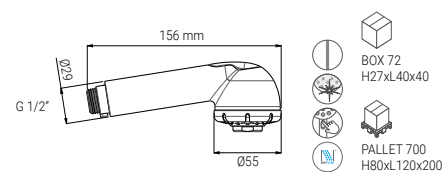

2905N

- KITCHEN SPRAY JOLLY CHROME
- KÜCHENBRAUSE JOLLY CHROM
- DOUCHETTE CUISINE JOLLY CHROME
- DOCCIA CUCINA JOLLY CROMO