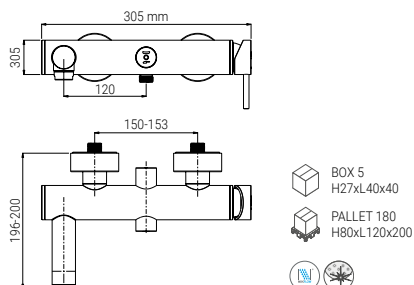

FBH.01.001.05N

- BATH FAUCET ARCHITECT CHROME
- WANNENARMATUR ARCHITECT CHROM
- MITIGEUR MURAL BAIN/DOUCHE ARCHITECT MONOCOMMANDE CHROME
- RUBINETTO VASCA ARCHITECT CROMO