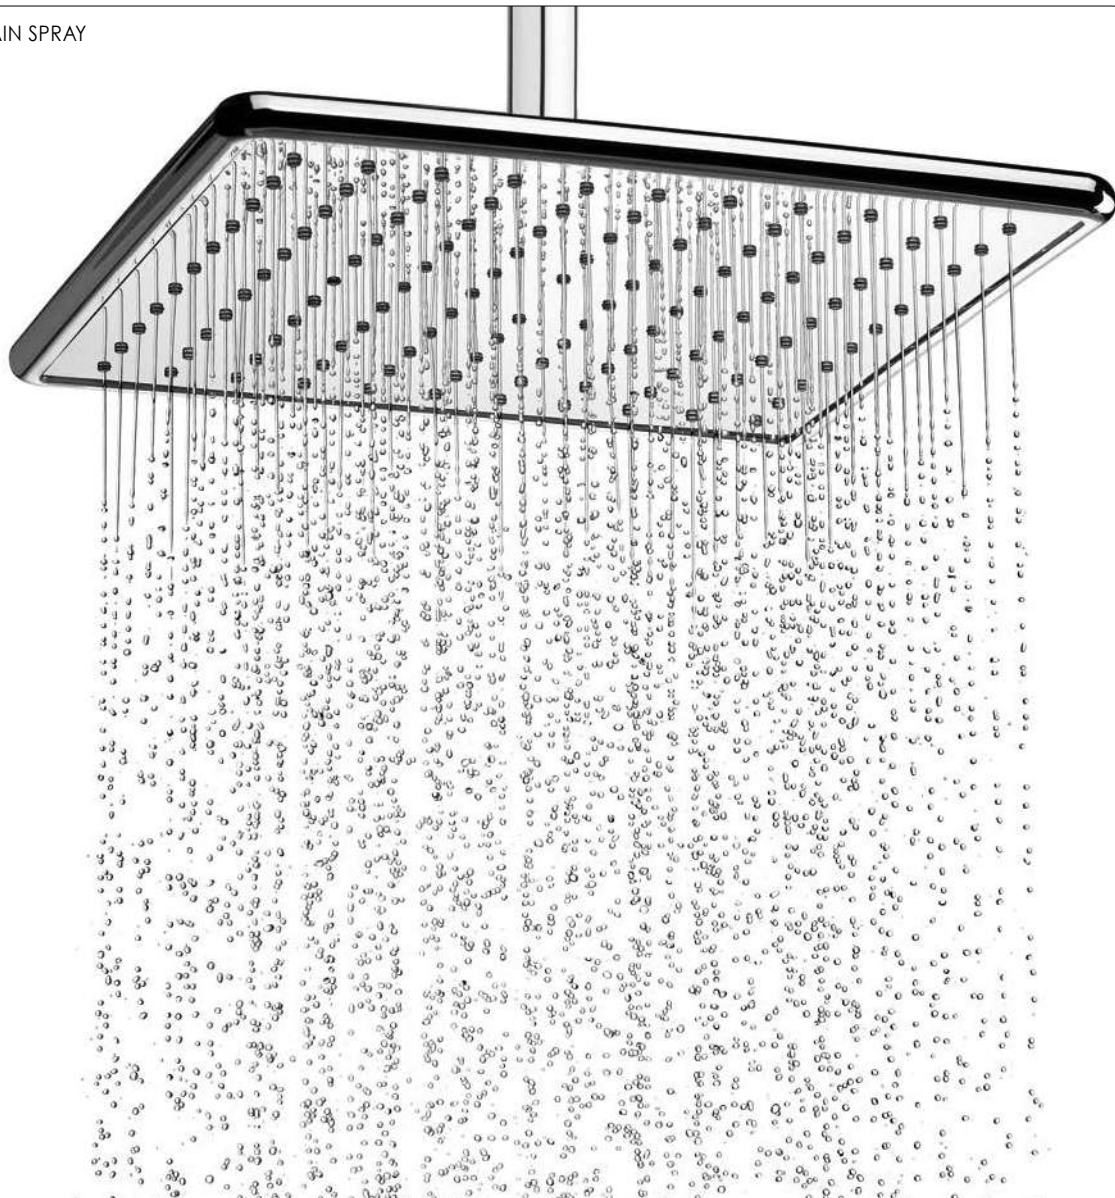

BOX 5
H32xL33x45
PALLET 72
H80xL120x200

RAIN SPRAY