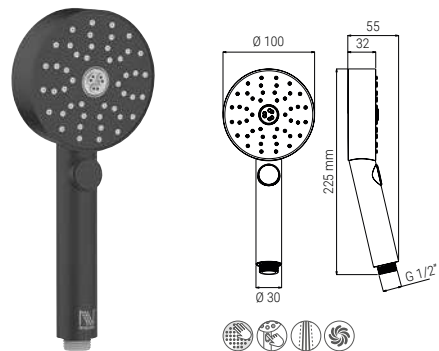

BS5007QSN

- HAND SHOWER TECHNO 100 3S SWIRL MATTE BLACK
- HANDBRAUSE TECHNO 100 3S SWIRL MATT SCHWARZ
- DOUCHETTE TECHNO 100 3S SWIRL NOIR MAT
- DOCCIA TECHNO 100 3S SWIRL NERO OPACO