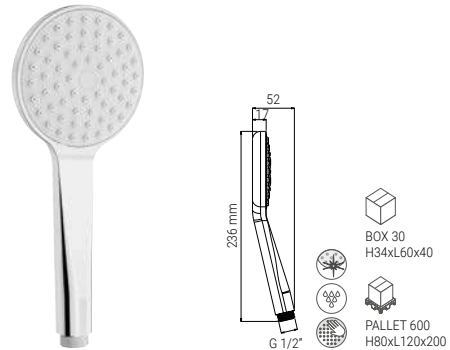

D1650N

- HAND SHOWER JUNIOR SOFT 100 UNO CHROME/WHITE
- HANDBRAUSE JUNIOR SOFT 100 UNO CHROM/WEISS
- DOUCHETTE JUNIOR SOFT 100 UNO CHROME/BLANC
- DOCCIA JUNIOR SOFT 100 UNO CROMO/BIANCO