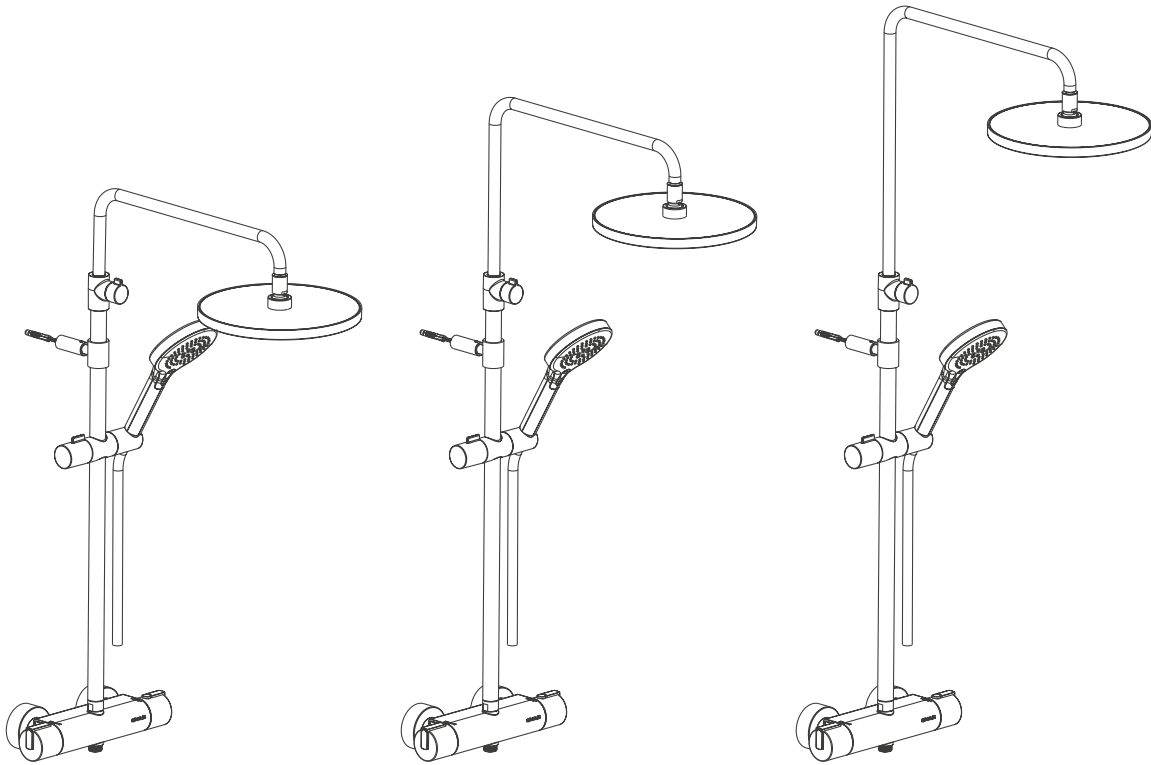

- AVANTI 250 ROUND DROPLESS
- AVANTI 110 DUO

- BOX 2 H83xL49x21

- PALLET 13 H80xL120x200

SHOWER SYSTEMS

FREE ADJUSTABLE HEIGHT

FREE ROTATABLE RAIL

SHOWER SYSTEMS

KIT SYSTEM 5 SKY