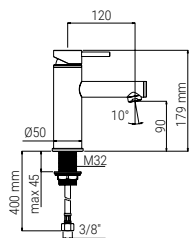

MATTE BLACK

FBA.01.001.07N

- BASIN FAUCET ARCHITECT MATTE BLACK
- WASCHTISCHARMATUR ARCHITECT MATT SCHWARZ
- MITIGEUR DE LAVABO ARCHITECT NOIR MAT
- RUBINETTO LAVABO ARCHITECT NERO OPACO