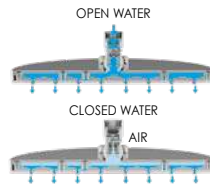

DROPLESS TECHNOLOGY CLIP

PATENTED TECHNOLOGY

6 DE0105N

- SHOWER HEAD ROUND 250 DROPLESS ECO CHROME
- KOPFBRAUSE ROUND 250 DROPLESS ECO CHROM
- TÊTE DE DOUCHE ROUND 250 DROPLESS ECO CHROME
- SOFFIONE ROUND 250 DROPLESS ECO CROMO