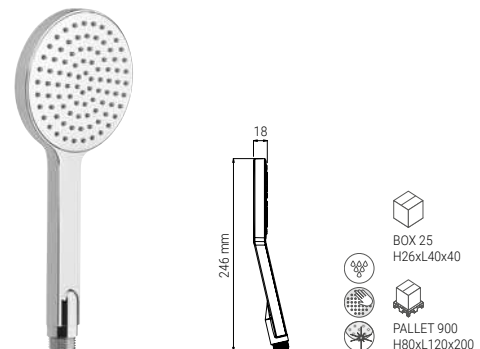

D0605F

- HAND SHOWER FRESH 105 UNO CHROME
- HANDBRAUSE FRESH 105 UNO CHROM
- DOUCHETTE FRESH 105 UNO CHROME
- DOCCIA FRESH 105 UNO CROMO