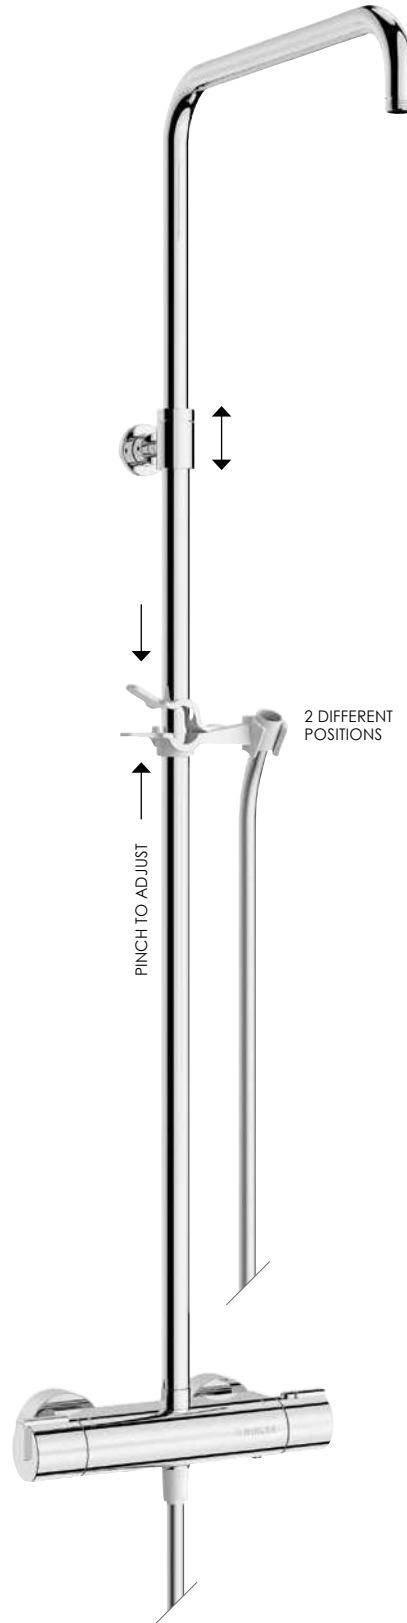

JUNIOR LINE

D85TH.00.000.57N

- SHOWER SYSTEM THERMOSTATIC JUNIOR CHROME/BLACK
- KIT SYSTEM THERMOSTATDUSCHE JUNIOR CHROM/SCHWARZ
- KIT SYSTEME THERMOSTATIQUE JUNIOR CHROME/NOIR
- KIT SISTEMA TERMOSTATICO JUNIOR CROMO/NERO

ALSO AVAILABLE IN
KTW-BWGL COMPLIANT

D85TH.00.000.57KN

D85TH.00.000.50N

- SHOWER SYSTEM THERMOSTATIC JUNIOR CHROME/WHITE
- KIT SYSTEM THERMOSTATDUSCHE JUNIOR CHROM/WEISS
- KIT SYSTEME THERMOSTATIQUE JUNIOR CHROME/BLANC
- KIT SISTEMA TERMOSTATICO JUNIOR CROMO/BIANCO