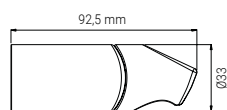

BOX 24 H18xL54x34 PALLET 672 H80xL120x200

ACCESSORIES AND SPARE PARTS

298805N

- WALL ELBOW QUADRO 1/2" ABS CHROME
- WANDANSCHLUSS QUADRO 1/2" ABS CHROM
- PRISE D'EAU QUADRO 1/2" ABS CHROME
- PRESA D'ACQUA QUADRO 1/2" ABS CROMO