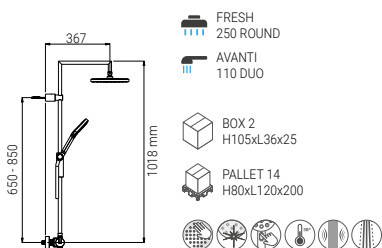

SHOWER SYSTEMS

A72TH.62.53D.05N

- KIT SYSTEM THERMOSTATIC STYLE CHROME
- KIT SYSTEM THERMOSTATDUSCHE STYLE CHROM
- KIT SYSTEME THERMOSTATIQUE STYLE CHROME
- KIT SISTEMA TERMOSTATICO STYLE CROMO