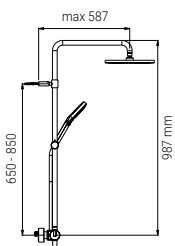

- KIT SYSTEM THERMOSTATIC TECHNO 90 CHROME
- KIT SYSTEM THERMOSTATDUSCHE TECHNO 90 CHROM
- KIT SYSTEME THERMOSTATIQUE TECHNO 90 CHROME
- KIT SISTEMA TERMOSTATICO TECHNO 90 CROMO

- FRESH 250 ROUND
- AVANTI 110 DUO
- BOX 2 H105xL44x25
- PALLET 10 H80xL120x200