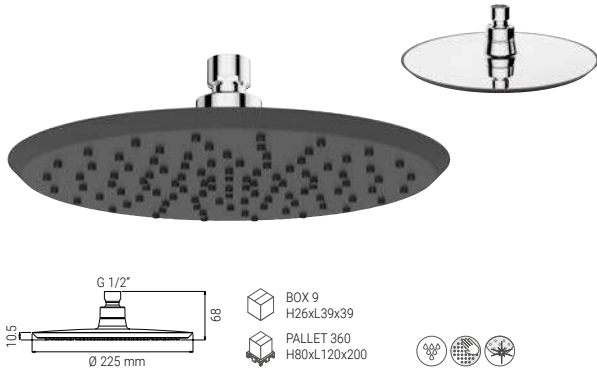

JUNIOR LINE

D4357N

- SHOWER HEAD JUNIOR 225 CLEAN CHROME/BLACK
- KOPFBRAUSE JUNIOR 225 CLEAN CHROM/SCHWARZ
- TÊTE DE DOUCHE JUNIOR 225 CLEAN CHROME/NOIR
- SOFFIONE JUNIOR 225 CLEAN CROMO/NERO