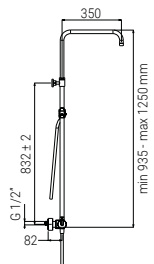

JUNIOR LINE

D85TH.00.000.57N

- SHOWER SYSTEM THERMOSTATIC JUNIOR CHROME/BLACK
- KIT SYSTEM THERMOSTATDUSCHE JUNIOR CHROM/SCHWARZ
- KIT SYSTEME THERMOSTATIQUE JUNIOR CHROME/NOIR
- KIT SISTEMA TERMOSTATICO JUNIOR CROMO/NERO

ALSO AVAILABLE IN
KTW-BWGL COMPLIANT

D85TH.00.000.57KN

D85TH.00.000.50N

- SHOWER SYSTEM THERMOSTATIC JUNIOR CHROME/WHITE
- KIT SYSTEM THERMOSTATDUSCHE JUNIOR CHROM/WEISS
- KIT SYSTEME THERMOSTATIQUE JUNIOR CHROME/BLANC
- KIT SISTEMA TERMOSTATICO JUNIOR CROMO/BIANCO