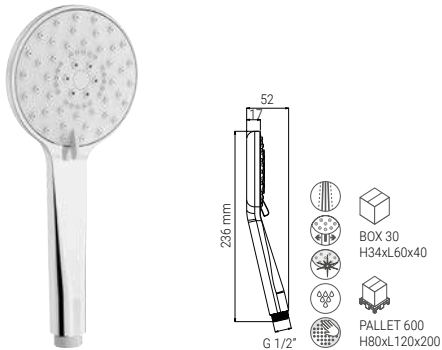

D1650QMN

- HAND SHOWER JUNIOR SOFT 100 5S MASSAGE CHROME/WHITE
- HANDBRAUSE JUNIOR SOFT 100 5S MASSAGE CHROM/WEISS
- DOUCHETTE JUNIOR SOFT 100 5S MASSAGE CHROME/BLANC
- DOCCIA JUNIOR SOFT 100 5S MASSAGE CROMO/BIANCO