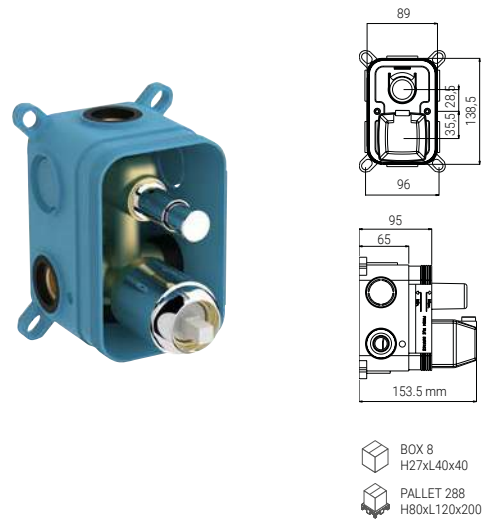

FCD.01.500.00N

- INSTALLATION KIT FOR CONCEALED SHOWER FAUCET 2 WAYS
- UP-KÖRPER FÜR UP-WASCHTISCHBATTERIE 2 WEGE
- KIT D'INSTALLATION POUR MITIGEUR DE DOUCHE ENCASTRÉ 2 VOIES
- KIT DI INSTALLAZIONE PER RUBINETTO INCASSO 2 VIE