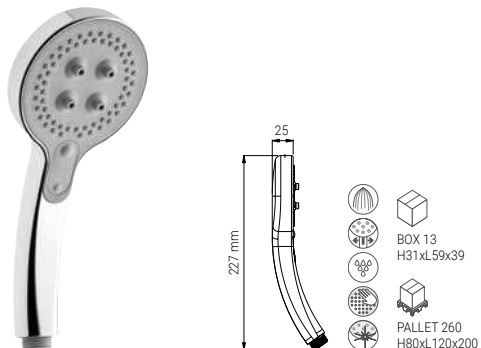

D0605F

- HAND SHOWER FRESH 105 UNO CHROME
- HANDBRAUSE FRESH 105 UNO CHROM
- DOUCHETTE FRESH 105 UNO CHROME
- DOCCIA FRESH 105 UNO CROMO

FRESH LINE

BS2405QDN

- HAND SHOWER FRESH CURVE 95 DUO SILK CHROME
- HANDBRAUSE FRESH CURVE 95 DUO SILK CHROM
- DOUCHETTE FRESH CURVE 95 DUO SILK CHROME
- DOCCIA FRESH CURVE 95 DUO SILK CROMO