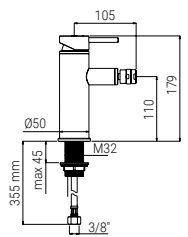

FBB.01.001.51N

- BASIN FAUCET BIDET ARCHITECT CARBON
- BIDET ARMATUR ARCHITECT CARBON
- MITIGEUR DE BIDET ARCHITECT CARBONE
- RUBINETTO BIDET ARCHITECT CARBON