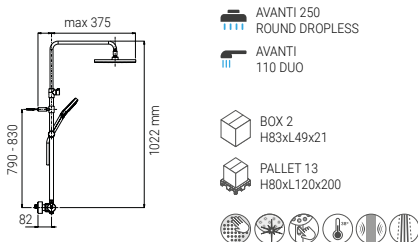

- FRESH 200 ROUND
- AVANTI 110 DUO

• BOX 2 H105xL44x25

• PALLET 10 H80xL120x200

SHOWER SYSTEMS

A67TH.72.53D.05N

- KIT SYSTEM THERMOSTATIC TELESCOPIC CHROME
- KIT SYSTEM THERMOSTATDUSCHE TELESCOPIC CHROM
- KIT SYSTEME THERMOSTATIQUE TELESCOPIC CHROME
- KIT SISTEMA TERMOSTATICO TELESCOPIC CROMO