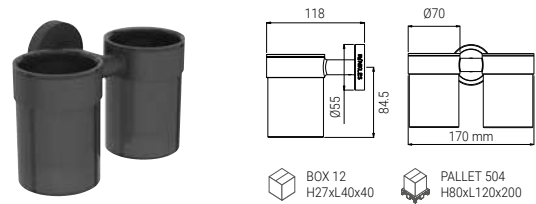

FHB.002.07N

- TOOTH BRUSH HOLDER DUO MATTE BLACK
- ZAHNBÜRSTENHALTER DUO MATT SCHWARZ
- PORTE-BROSSE A DENTS DUO NOIR MAT
- PORTA BICCHIERE DUO NERO OPACO