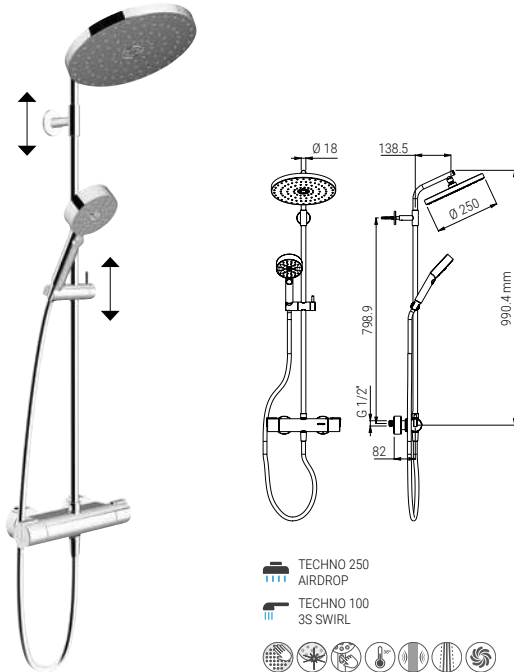

TECHNO LINE

A73TH.80.67W.05N

- KIT SYSTEM THERMOSTATIC TECHNO 18 CHROME
- KIT SYSTEM THERMOSTATDUSCHE TECHNO 18 CHROM
- KIT SYSTEME THERMOSTATIQUE TECHNO 18 CHROME
- KIT SISTEMA TERMOSTATICO TECHNO 18 CROMO