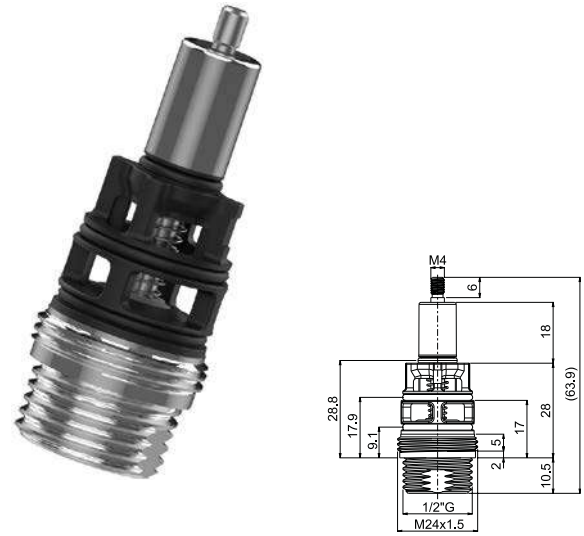

DEV AUT

AUTOMATIC DIVERTER