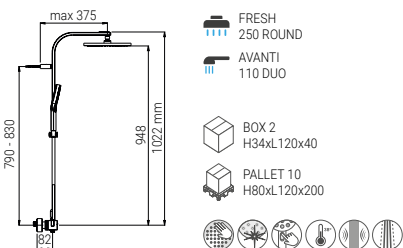

SHOWER SYSTEMS

A53TH.62.53D.05N

- KIT SYSTEM THERMOSTATIC PURE CHROME
- KIT SYSTEM THERMOSTATDUSCHE PURE CHROM
- KIT SYSTEME THERMOSTATIQUE PURE CHROME
- KIT SISTEMA TERMOSTATICO PURE CROMO