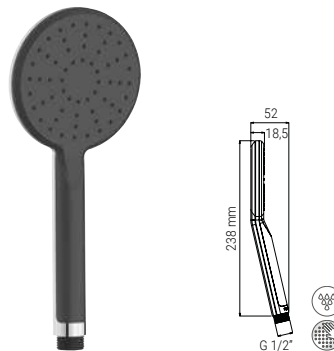

BS2957N

- HAND SHOWER EDGE 110 CLEAN CHROME/BLACK
- HANDBRAUSE EDGE 110 CLEAN CHROM/SCHWARZ
- DOUCHETTE EDGE 110 CLEAN CHROME/NOIR
- DOCCIA EDGE 110 CLEAN CROMO/NERO