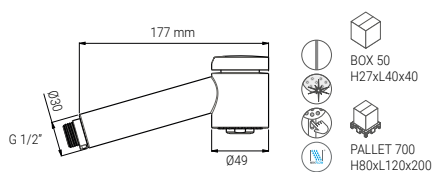

6955N

- KITCHEN SPRAY TECHNO CHROME
- KÜCHENBRAUSE TECHNO CHROM
- DOUCHETTE CUISINE TECHNO CHROME
- DOCCIA CUCINA TECHNO CROMO