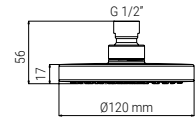

BOX 25
H26xL39x39

PALLET 900
H80xL120x200

A3205QDN

- SHOWERHEAD PURE 140 DUO AIRDROP CHROME
- KOPFBRAUSE PURE 140 DUO AIRDROP CHROM
- TÊTE DE DOUCHE PURE 140 DUO AIRDROP CHROME
- SOFFIONE PURE 140 DUO AIRDROP CROMO