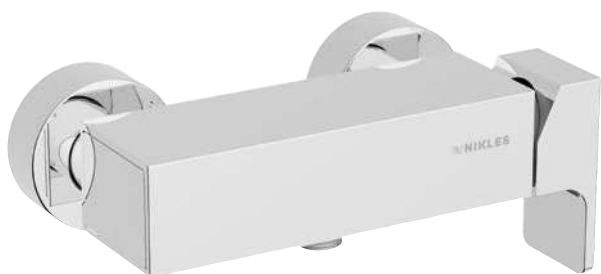

A53RU.SL1.001.05N

- SINGLE LEVER SHOWER MIXER PURE 1 WAY CHROME
- EINHEBELMISCHER PURE 1 WEG CHROM
- ROBINET MONOCOMMANDE PURE 1 VOIE CHROME
- MISCELATORE MONO-COMANDO PURE 1 VIA CROMO