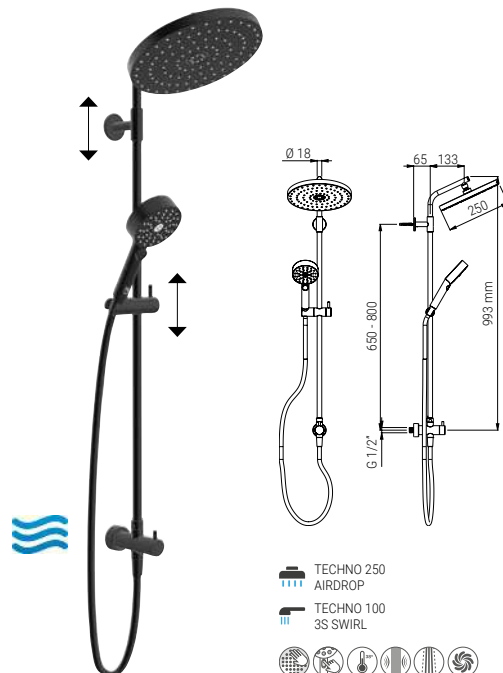

A73.80.67W.07N

- KIT SYSTEM 1 TECHNO 18 MATTE BLACK
- KIT SYSTEM 1 TECHNO 18 MATT SCHWARZ
- KIT SYSTEME 1 TECHNO 18 NOIR MAT
- KIT SISTEMA 1 TECHNO 18 NERO OPACO