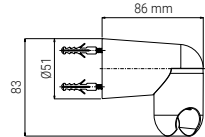

ACCESSORIES AND SPARE PARTS

1505N

- WALL BRACKET FIX LUX ABS CHROME
- WANDHALTER FIX LUX ABS CHROM
- SUPPORT MURAL FIX LUX ABS CHROME
- SUPPORTO A MURO FIX LUX ABS CROMO

BOX 100 H26xL39x39 PALLET 3600 H80xL120x200

8605N

- WALL BRACKET TECHNO FIX ABS CHROME
- WANDHALTER TECHNO FIX ABS CHROM
- SUPPORT MURAL TECHNO FIX ABS CHROME
- SUPPORTO A MURO TECHNO FIX ABS CROMO

BOX 100 H26xL39x39 PALLET 3600 H80xL120x200

1605N

- WALL BRACKET LUX SWIVEL ABS CHROME
- WANDHALTER LUX DREHBAR ABS CHROM
- SUPPORT MURAL LUX PIVOTANT ABS CHROME
- SUPPORTO A MURO LUX GIREVOLE ABS CROMO

BOX 100 H26xL39x39 PALLET 3600 H80xL120x200

A5305N

- WALL BRACKET PURE ABS CHROME
- WANDHALTER PURE ABS CHROM
- SUPPORT MURAL PURE ABS CHROME
- SUPPORTO A MURO PURE ABS CROMO

BOX 100 H26xL39x39 PALLET 3600 H80xL120x200

A8605N

- WALL BRACKET TECHNO SWIVEL ABS CHROME
- WANDHALTER TECHNO DREHBAR ABS CHROM
- SUPPORT MURAL TECHNO PIVOTANT ABS CHROME
- SUPPORTO A MURO TECHNO GIREVOLE ABS CROMO

BOX 100 H26xL39x39 PALLET 3600 H80xL120x200

A73205N

- WALL BRACKET FIX FRONTAL ABS CHROME
- WANDHALTER FIX FRONTAL ABS CHROM
- SUPPORT MURAL FIX FRONTAL ABS CHROME
- SUPPORTO A MURO FIX FRONTAL ABS CROMO

BOX 24 H18xL54x34 PALLET 672 H80xL120x200

A73105N

- WALL BRACKET FRONTAL SWIVEL ABS CHROME
- WANDHALTER FRONTAL DREHBAR ABS CHROM
- SUPPORT MURAL FRONTAL PIVOTANT ABS CHROME
- SUPPORTO A MURO FRONTAL GIREVOLE ABS CROMO

BOX 24 H18xL54x34 PALLET 672 H80xL120x200