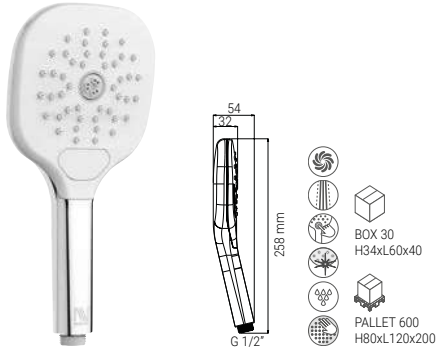

BS2605N

- 9 L/MIN FLOW LIMITER

HAND SHOWERS

BS2650QSN

- HAND SHOWER AVANTI SQUARE 120 3S SWIRL CHROME/WHITE
- HANDBRAUSE AVANTI SQUARE 120 3S SWIRL CHROM/WEISS
- DOUCHETTE AVANTI SQUARE 120 3S SWIRL CHROME/BLANC
- DOCCIA AVANTI SQUARE 120 3S SWIRL CROMO/BIANCO