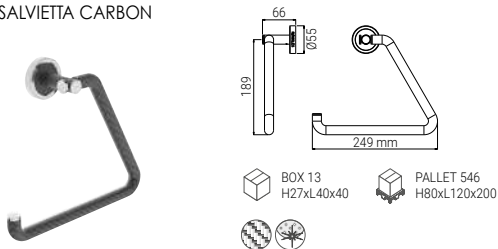

FTH.001.52N

- TOWEL HOLDER CARBON
- HANDTUCHHALTER CARBON
- PORTE-SERVIETTE CARBONE
- PORTA SALVIETTA CARBON