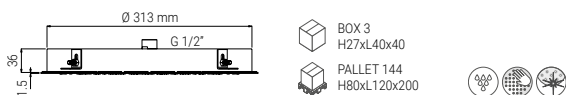

BOX 3
H27xL40x40
PALLET 144
H80xL120x200

A37.X02.451.05N

- INOX RAINFRAME QUADRO KIT 300
- INOX RAINFRAME QUADRO KIT 300
- INOX RAINFRAME QUADRO KIT 300
- INOX RAINFRAME QUADRO KIT 300