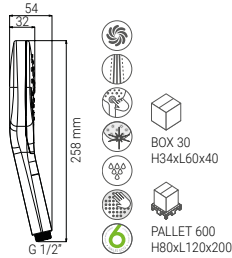

BS2505QSN

- 9 L/MIN FLOW LIMITER