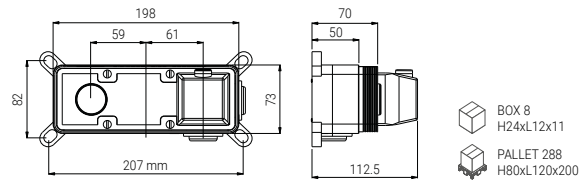

FBC.01.500.00N

- INSTALLATION KIT FOR CONCEALED BASIN FAUCET
- UP-KÖRPER FÜR UP-WASCHTISCHBATTERIE
- KIT D'INSTALLATION POUR MITIGEUR DE LAVABO ENCASTRÉ
- KIT DI INSTALLAZIONE PER RUBINETTO LAVABO INCASSO