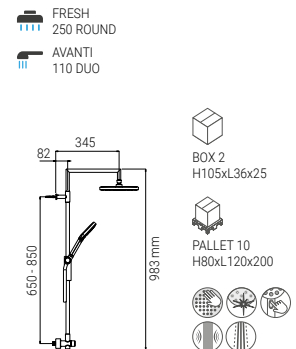

A72.62.53D.05N

- KIT SYSTEM STYLE 1 CHROME
- KIT SYSTEM STYLE 1 CHROM
- KIT SYSTEME STYLE 1 CHROME
- KIT SISTEMA STYLE 1 CROMO