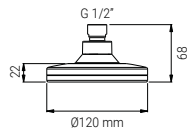

SHOWER HEADS

BH3005N

- SHOWER HEAD SKY 120 UNO PRESSURE CONTROL VALVE CHROME
- KOPFBRAUSE SKY 120 UNO PRESSURE CONTROL VALVE CHROM
- TÊTE DE DOUCHE SKY 120 UNO PRESSURE CONTROL VALVE CHROME
- SOFFIONE SKY 120 UNO PRESSURE CONTROL VALVE CROMO