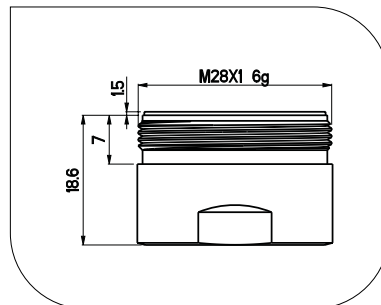

NIKFLOW MULTI AERATOR

M28x1

O/Ring:
EPDM

Body Cap:
POM brown

Internal body:
POM natural

External Body:
POM grey

Housing M28:
Metal or ABS

Nikflow Stream

LIMIT OF USE AND APPLICATIONS

Continuous
Max 60 °C / 140 °F
3 min. max
Max 70 °C / 160 °F

Continuous
6 bar max
3 min. max
8.5 bar max

Bath faucets

DIMENSIONS

Aerator Body

M28x1