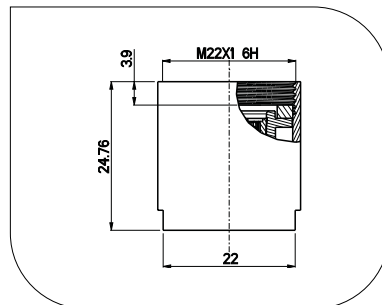

Kitchen faucets

Hand showers

Drinking water

DIMENSIONS

Aerator with flow limiter Body

M22x1 with flow limiter

M24x1 with flow limiter

FLOW CONTROL TECHNOLOGY