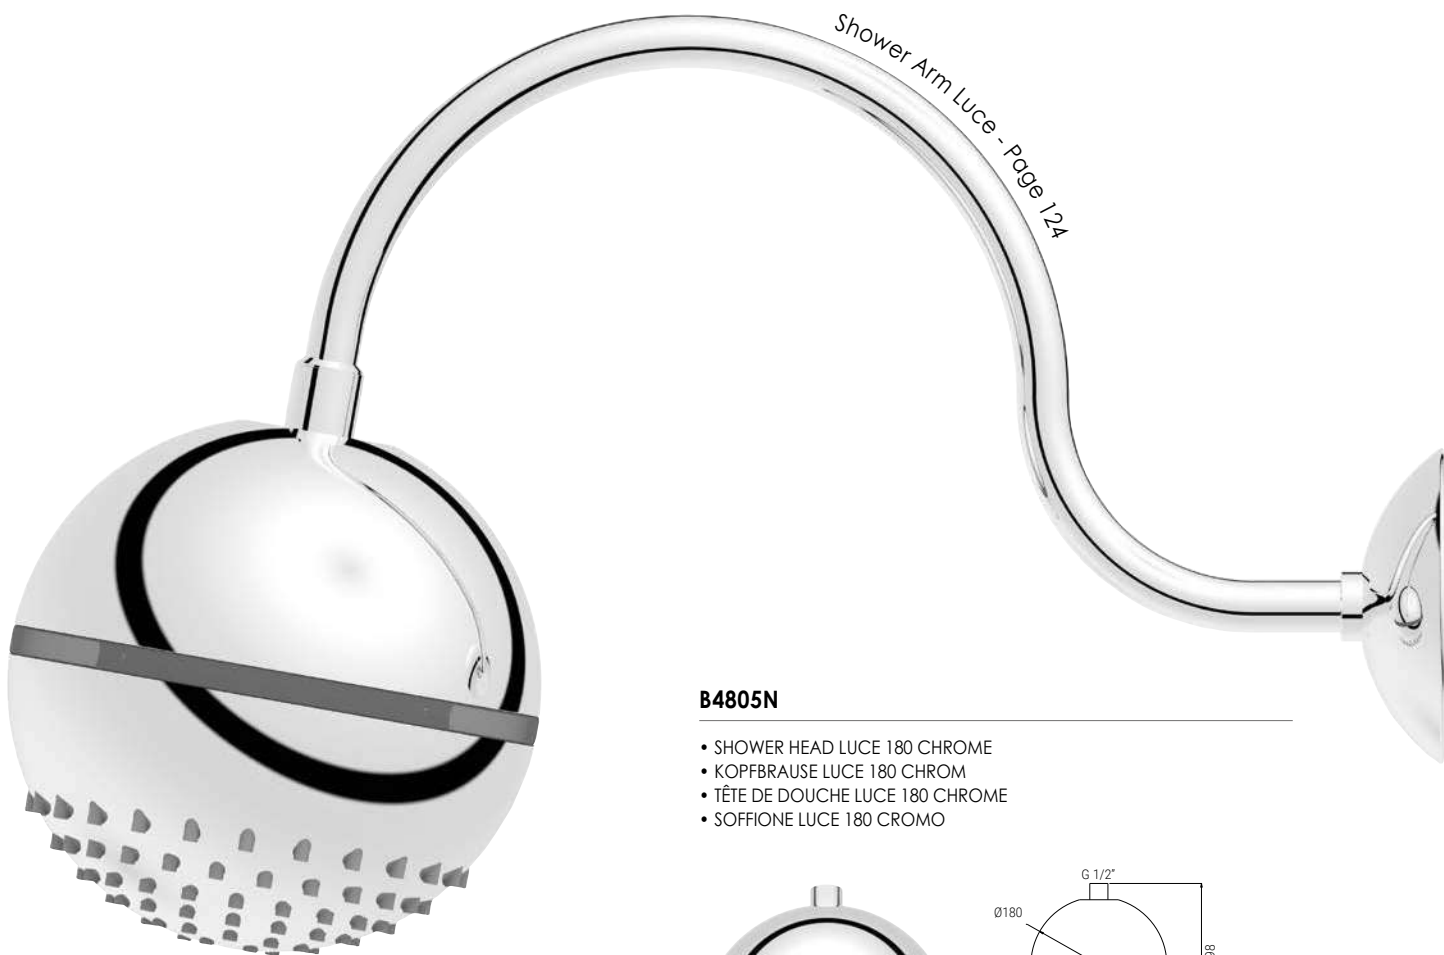

LUCE

“

The story behind the shower head Luce is simple and amazing at the same time. During a walk in the streets of a small Italian village, a ball shaped lamp post has set the inspiration. It was a special moment, the light and atmosphere has been unique. So why don't do a unique shower?

The idea of a ball shaped and illuminated shower has been born and the process of designing has started. The outcome of this walk is an amazing shower. One which is a perfect mix of a unique design, pleasant water flow and soothing light. **Luce, the shower head with the Italian flair for your bath.**

”

B4805N

- SHOWER HEAD LUCE 180 CHROME
- KOPFBRAUSE LUCE 180 CHROM
- TÊTE DE DOUCHE LUCE 180 CHROME
- SOFFIONE LUCE 180 CROMO