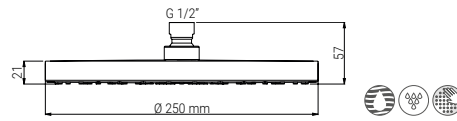

TECHNO LINE

BH4005N

- SHOWER HEAD TECHNO 250 AIRDROP CHROME
- KOPFBRAUSE TECHNO 250 AIRDROP CHROM
- TÊTE DE DOUCHE TECHNO 250 AIRDROP CHROME
- SOFFIONE TECHNO 250 AIRDROP CROMO

BH4007N

- SHOWER HEAD TECHNO 250 AIRDROP CHROME
- KOPFBRAUSE TECHNO 250 AIRDROP MATT SCHWARZ
- TÊTE DE DOUCHE TECHNO 250 AIRDROP NOIR MAT
- SOFFIONE TECHNO 250 AIRDROP NERO OPACO