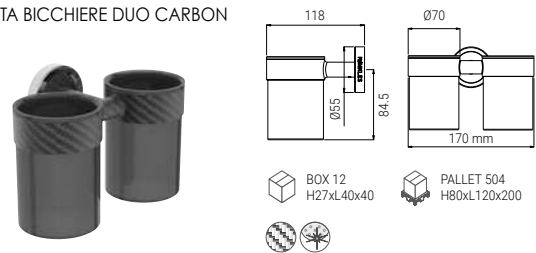

FHB.002.52N

- TOOTH BRUSH HOLDER DUO CARBON
- ZAHNBÜRSTENHALTER DUO CARBON
- PORTE-BROSSE A DENTS DUO CARBONE
- PORTA BICCHIERE DUO CARBON