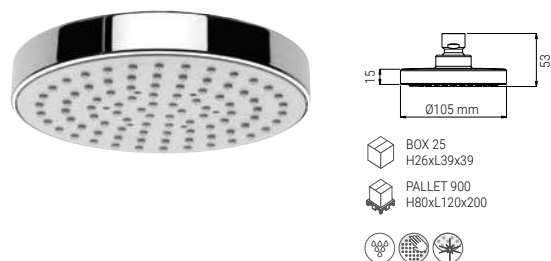

BOX 25
H26xL39x39

PALLET 900
H80xL120x200

FRESH LINE

D3505QDF

- SHOWER HEAD FRESH ROUND 105 DUO
- KOPFBRAUSE FRESH ROUND 105 DUO
- TÊTE DE DOUCHE FRESH ROUND 105 DUO
- SOFFIONE FRESH ROUND 105 DUO

D3505F

- SHOWER HEAD FRESH ROUND 105 UNO
- KOPFBRAUSE FRESH ROUND 105 UNO
- TÊTE DE DOUCHE FRESH ROUND 105 UNO
- SOFFIONE FRESH ROUND 105 UNO