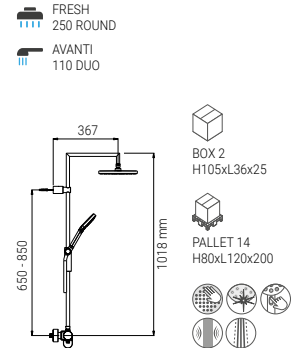

SHOWER SYSTEMS

A72TH.62.53D.05N

- KIT SYSTEM THERMOSTATIC STYLE CHROME
- KIT SYSTEM THERMOSTATDUSCHE STYLE CHROM
- KIT SYSTEME THERMOSTATIQUE STYLE CHROME
- KIT SISTEMA TERMOSTATICO STYLE CROMO

A72SL.62.53D.05N

- KIT SYSTEM SINGLE LEVER STYLE CHROME
- KIT SYSTEM EINHEBELMISCHER STYLE CHROM
- KIT SYSTEME MONOCOMMANDE STYLE CHROME
- KIT SISTEMA LEVA SINGOLA STYLE CROMO

A72SL1.62.53D.05N

A72.62.53D.05N

- KIT SYSTEM STYLE 1 CHROME
- KIT SYSTEM STYLE 1 CHROM
- KIT SYSTEME STYLE 1 CHROME
- KIT SISTEMA STYLE 1 CROMO

A72MS.62.53D.05N

- KIT SYSTEM STYLE 6 RENOVATION CHROME
- KIT SYSTEM STYLE 6 RENOVATION CHROM
- KIT SYSTEME STYLE 6 RENOVATION CHROME
- KIT SISTEMA STYLE 6 RENOVATION CROMO