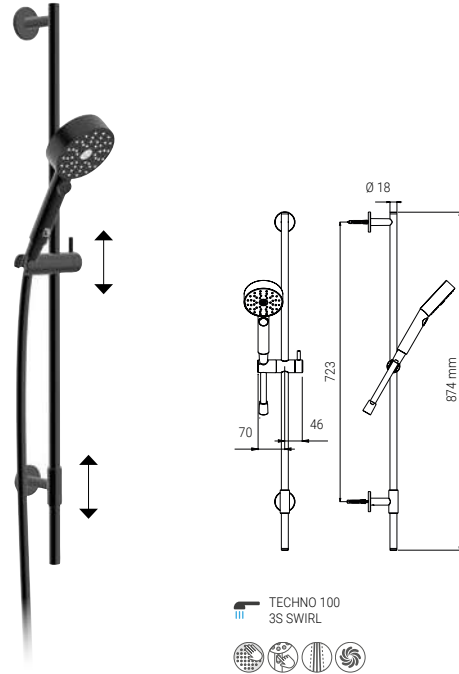

A716.TL.67W.07N

- SHOWER KIT TECHNO 18 FREE FIXATION MATTE BLACK
- BRAUSEKIT TECHNO 18 FREE FIXATION MATT SCHWARZ
- KIT DE DOUCHE TECHNO 18 FREE FIXATION NOIR MAT
- KIT DOCCIA TECHNO 18 FREE FIXATION NERO OPACO