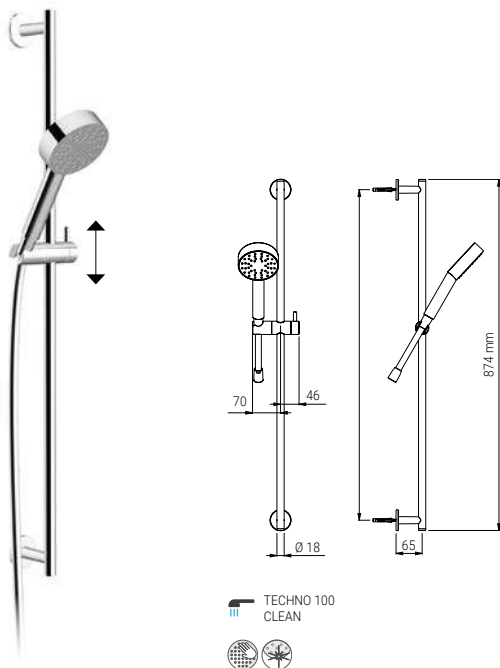

A717.TL.661.05N

- SHOWER KIT TECHNO 18 FIXED CHROME
- BRAUSEKIT TECHNO 18 FIXED CHROM
- KIT DE DOUCHE TECHNO 18 FIXED CHROME
- KIT DOCCIA TECHNO 18 FIXED CROMO