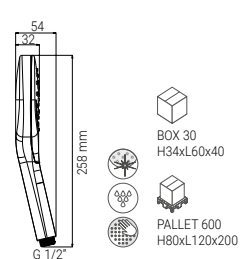

BS2550N

- HAND SHOWER AVANTI ROUND 120 UNO CHROME/WHITE
- HANDBRAUSE AVANTI ROUND 120 UNO CHROM/WEISS
- DOUCHETTE AVANTI ROUND 120 UNO CHROME/BLANC
- DOCCIA AVANTI ROUND 120 UNO CROMO/BIANCO