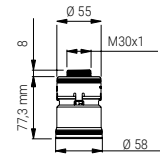

ACCESSORIES AND SPARE PARTS

BT200-002-LEDWN ○○○○○

- CARTRIDGE LIGHT LED WHITE
- KARTUSCHE LIGHT LED WEISS
- CARTOUCHE LIGHT LED BLANC
- CARTUCCIA LIGHT LED BIANCO

Light

BT200-003-LEDRN ●●●●●

- CARTRIDGE LIGHT LED RAINBOW
- KARTUSCHE LIGHT LED RAINBOW
- CARTOUCHE LIGHT LED RAINBOW
- CARTUCCIA LIGHT LED RAINBOW

Light

BT200-KEYN

- KEY SOUND/LIGHT CARTRIDGE
- SCHLÜSSEL KARTUSCHE SOUND/LIGHT
- CLE CARTOUCHE SOUND/LIGHT
- CHIAVE PER CARTUCCIA SOUND/LIGHT

H000105N

- 45° BRACKET FOR HAND SHOWER METAL CHROME
- WINKEL 45° FÜR HANDBRAUSE METAL CHROME
- EQUERRE DE FIXATION 45° POUR DOUCHETTE METAL CHROME
- SQUADRETTA 45° PER DOCCIA METAL CROMO

BOX 24 H19xL54x34 PALLET 672 H80xL120x200

A000205N

- 45° HAND SHOWER BRACKET FOR BATH TUB MOUNTING METAL CHROME
- BRAUSEHALTER 45° FÜR WANNENRANDMONTAGE METAL CHROM
- SUPPORT DOUCHETTE 45° POUR FIXATION BAIGNOIRE METAL CHROME
- SUPPORTO DOCCIA 45° PER MONTAGGIO A BORDO VASCA METAL CROMO

BOX 50 H26xL39x39 PALLET 1800 H80xL120x200

H104605N

- SOAP DISH QUADRO ABS CHROME
- SEIFENSCHALE QUADRO ABS CHROM
- PORTE-SAVON QUADRO ABS CHROME
- PORTASAPONE QUADRO ABS CROMO

BOX 30 H31xL59x39 PALLET 600 H80xL120x200

H104505N

- SOAP DISH RECTANGULAR ABS CHROME
- SEIFENSCHALE RECTANGULAR ABS CHROM
- PORTE-SAVON RECTANGLE ABS CHROME
- PORTASAPONE RETTANGOLARE ABS CROMO

BOX 30 H31xL59x39 PALLET 600 H80xL120x200