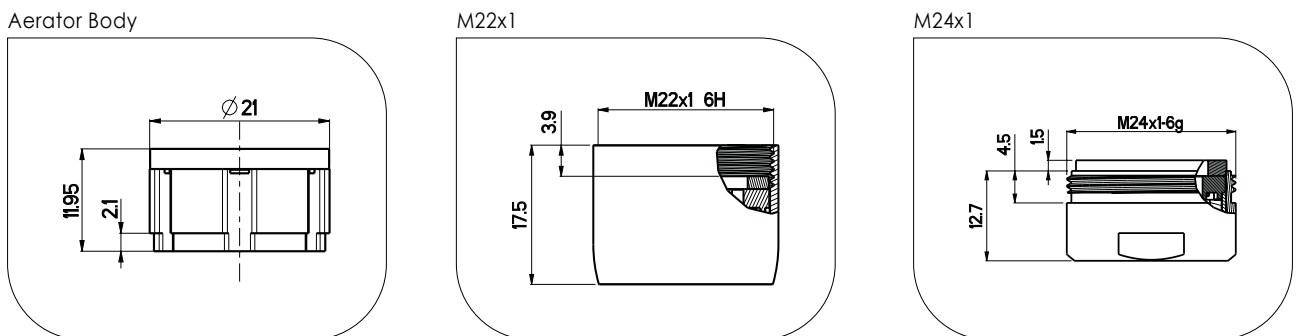

DIMENSIONS