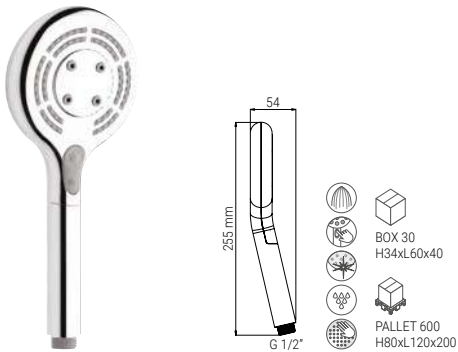

BS1205QDN

- HAND SHOWER PEARL 110 DUO SILK CHROME
- HANDBRAUSE PEARL 110 DUO SILK CHROM
- DOUCHETTE PEARL 110 DUO SILK CHROME
- DOCCIA PEARL 110 DUO SILK CROMO