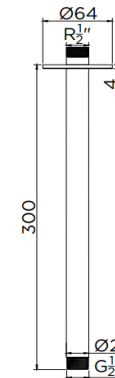

## Consist of

Rain Shower Head Arm  
Fixing Materials

## Item number

KS-98-441-63

Dimension	Dimension pack.	Unit
64x64x300	64x64x300	mm
Net Weight	Gross Weight	Unit
0.11	0.16	kg
Packing type	Packing unit	UOM
Brown box	1 pc / carton	Pc
SKU Barcode		
885 1674 54891 4		