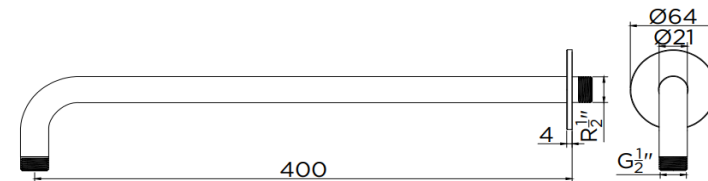

Rain Shower Head Arm (Wall Mounted)  
(without Shower Head) SUS316L INOX Collection

**Brand**

Karat Faucet

**Materials**

Shower Arm : Stainless Steel 316L

**Finish**

Shower Arm : Stainless Steel Matt

**Product Descriptions**

Rain Shower Head Arm

**Consist of**

Rain Shower Head Arm  
Fixing Materials

**Recommendation'**

Head Shower KS-98-314-63

**Item number**

KS-98-434-63

Dimension	Dimension pack.	Unit
	87x145x70	mm
Net Weight	Gross Weight	Unit
0.11	0.16	kg
Packing type	Packing unit	UOM
Brown box	56 pcs/carton	Pc
SKU Barcode		
885 1674 54890 7		