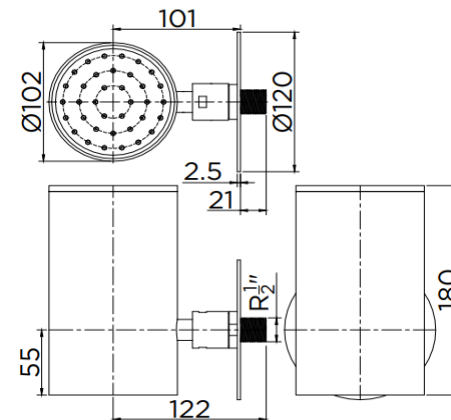

ฝักบัวก้านแข็ง
ก้านฝักบัว
อุปกรณ์ติดตั้ง

Item name

Shower Head (1 Function) SUS316L INOX Collection

Brand

Karat Faucet

Materials

Shower Head : SUS316L
Shower Arm : SUS316L

Finish

Shower Head : Stainless Steel Matt
Shower Arm : Stainless Steel Matt

Product Descriptions

Shower Head : 1 Level
Function : 1 Function
Minimum Pressure : 1 Bar
Flow Rate Head Shower : 8.0 Liters/min @1 Bar

Consist of

Shower Head
Shower Arm
Fixing Materials

Item number

KS-98-111-63

Dimension	Dimension pack.	Unit
120x152x180	120x152x180	mm
Net Weight	Gross Weight	Unit
0.32	0.5	kg
Packing type	Packing unit	UOM
Brown box	1 pcs/Carton	Pc
SKU Barcode		
885 1674 54888 4		