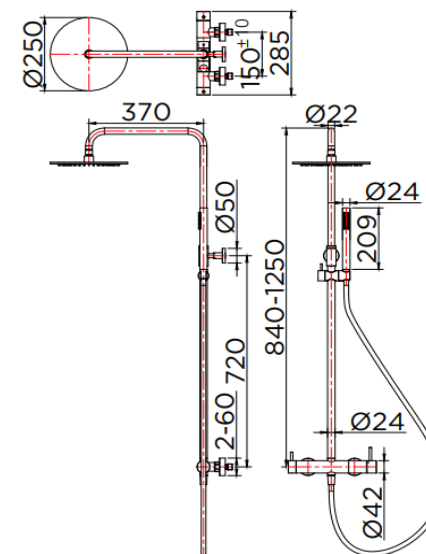

SPECIFICATION SHEET

ชื่อสินค้า

ก๊อกผสมยื่นอาบติดผนังพร้อมชุดฝักบัว
Rain Shower และฝักบัวสายอ่อน
ปรับน้ำ 1 ระดับ (สแตนเลส 316)

แบรนด์

กะรัต ฟอเซท

วัสดุ

ฝักบัวก้านแข็ง : สแตนเลส 316
ท่อลอย : สแตนเลส 316
ฝักบัวสายอ่อน : พลาสติก ABS
ที่สลับทางน้ำ : สแตนเลส 316

สี

ฝักบัวก้านแข็ง : สแตนเลสสีด้าน
ท่อลอย : สแตนเลสสีด้าน
ฝักบัวสายอ่อน : สีนิกเกิล
ที่สลับทางน้ำ : สแตนเลสสีด้าน

ลักษณะสินค้า

ก๊อกผสมติดผนัง : แบบก้านบิด
ฝักบัว : 1 ระดับ
ฟังก์ชัน : 2 ฟังก์ชัน
ระดับแรงดันน้ำ : ขั้นต่ำ 1 บาร์
อัตราการไหลฝักบัว : 5.2 ลิตร/นาที @1 บาร์
อัตราการไหลฝักบัวก้านแข็ง : 7.9 ลิตร/นาที @1 บาร์

สินค้าในชุดประกอบด้วย

ก๊อกผสมติดผนัง
ชุด Rain Shower
ฝักบัวสายอ่อนพร้อมสาย
อุปกรณ์ติดตั้ง

Item name

Rain Shower set with Wall Mounted Shower Mixer Faucet
Stainless (SUS 316)

Brand

Karat Faucet

Materials

Shower Head : Stainless Steel 316
Shower Rail : Stainless Steel 316
Hand Shower : Plastic ABS
Diverter : Stainless Steel 316

Finish

Shower Head : Stainless Steel Matt
Shower Rail : Stainless Steel Matt
Hand Shower : Satin Nickel finished
Diverter : Stainless Steel Matt

Product Descriptions

Wall Mounted Shower Mixer : Ceramic Valve
Hand Shower : Adjustable 1 Level
Function : 2 Functions
Minimum Pressure : 1 Bar
Flow Rate Hand Shower : 5.2 Liters/min @1 Bar
Flow Rate Head Shower : 7.9 Liters/min @1 Bar

Consist of

Wall Mounted Mixer Faucet
Rain Shower Set
Hand Shower set with Hose
Fixing Materials

Item number

KRS-098-621-63

Update: 15/11/2025

FM-MK-001 SPEC SHEET 26/05/2564

Dimension	Dimension pack.	Unit
285x588x1175	360x540x135	mm
Net Weight	Gross Weight	Unit
3.54	4.68	kg
Packing type	Packing unit	UOM
Brown box	1 pc/carton	Pc
SKU Barcode		
885 1674 54886 0		

บริษัท กะรัต เอ็นเตอร์ไพรส์ (ประเทศไทย) จำกัด
9/260 หมู่ที่ 5 ถนนพหลโยธิน ตำบลคลองหนึ่ง
อำเภอคลองหลวง จังหวัดปทุมธานี 12120
E-mail : support@karatfaucet.com