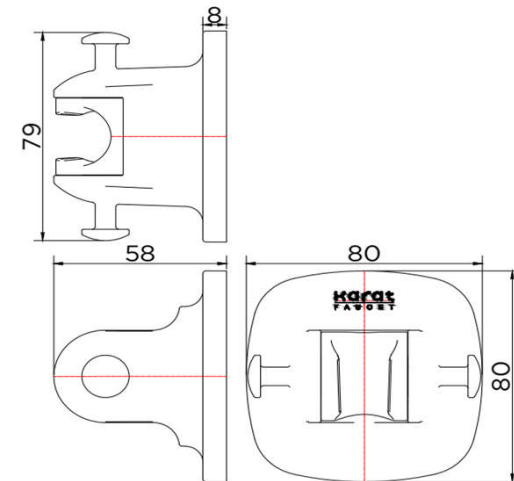

## Product Descriptions

Shower holder for hand shower  
4 Level of Adjustment  
Install with glue or screws.

## Item number

KP-03-910-55

Dimension	Dimension pack.	Unit
80x80x58	85x85x75	mm
Net Weight	Gross Weight	Unit
0.068	0.081	kg
Packing type	Packing unit	UOM
Color box	100 pcs/carton	Pc
SKU Barcode		
885 1674 54895 2		