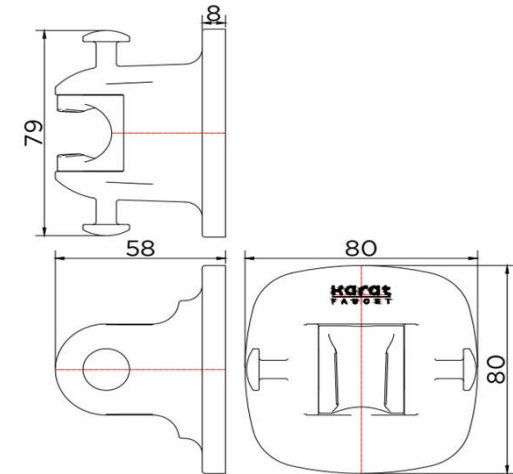

## Product Descriptions

Shower holder for hand shower  
4 Level of Adjustment  
Install with glue or screws

## Item number

KP-03-910-50

Dimension	Dimension pack.	Unit
80x80x58	85x85x75	mm
Net Weight	Gross Weight	Unit
0.068	0.081	kg
Packing type	Packing unit	UOM
Color box	100 pcs/carton	Pc
SKU Barcode		
885 1674 54894 5		