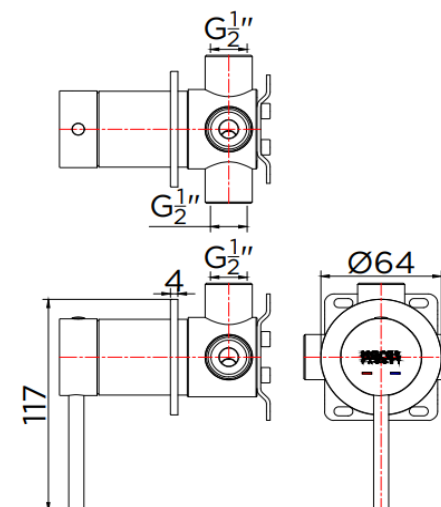

## Recommendation'

-

-

Dimension	Dimension pack.	Unit
82x107x126	130x170x50	mm
Net Weight	Gross Weight	Unit
0.40	0.46	kg
Packing type	Packing unit	UOM
Brown box	1 pcs/carton	Pc
SKU Barcode		
885 1674 54885 3		