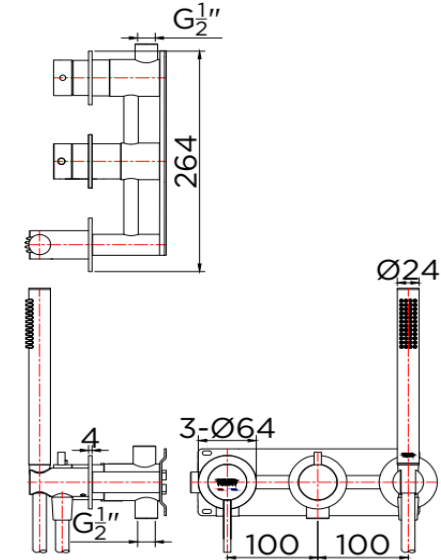

Finish

Faucet : Stainless Steel Matt

Product Descriptions

Wall Mounted Shower Mixer : Cartridge Valve
Function : 2 Function
Minimum Pressure : 1 Bar
Flow Rate Faucet : 10 Liters/min @1 Bar

Consist of

Wall Mounted Shower Mixer Faucet with Diverter
Fixing Materials

Recommendation'

-

Item number

KF-98-861-63

Dimension	Dimension pack.	Unit
273x151x276	157x232x67	mm
Net Weight	Gross Weight	Unit
1.66	1.76	kg
Packing type	Packing unit	UOM
Brown box	1 pc/carton	Pc
SKU Barcode		
885 1674 54884 6		