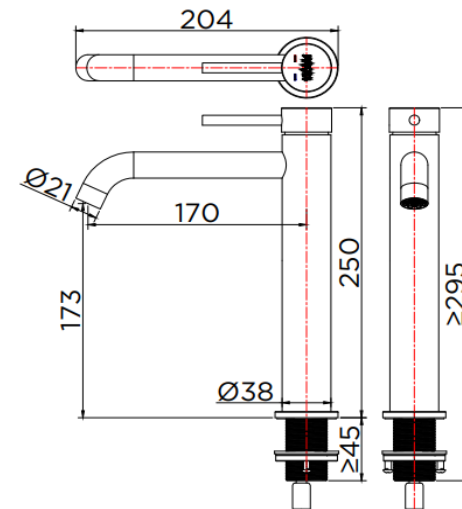

## Consist of

Raised Basin Mixer Faucet  
Fixing Materials

## Item number

KF-98-621-63

| Dimension        | Dimension pack. | Unit |
|------------------|-----------------|------|
| 38x154x295       | 157x300x67      | mm   |
| Net Weight       | Gross Weight    | Unit |
| 1.30             | 1.40            | kg   |
| Packing type     | Packing unit    | UOM  |
| Brown box        | 1 pc/carton     | Pc   |
| SKU Barcode      |                 |      |
| 885 1674 54881 5 |                 |      |