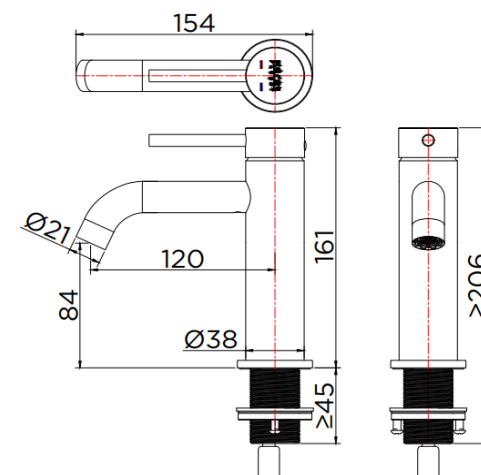

Finish

Faucet : Stainless Steel Matt

Product Descriptions

Basin Mixer Faucet : Cartridge Valve
Function : 2 Functions
Minimum Pressure : 1 Bar
Flow Rate Faucet : 5.6 Liters/min @1 Bar

Consist of

Basin Mixer Faucet
Fixing Materials

Recommendation'

Stop Valve (KA-21-411-50)

Item number

KF-98-620-63

Dimension	Dimension pack.	Unit
38x154x161	157x232x67	mm
Net Weight	Gross Weight	Unit
0.90	1.00	kg
Packing type	Packing unit	UOM
Brown box	1 pc/carton	Pc
SKU Barcode		
885 1674 54880 8		