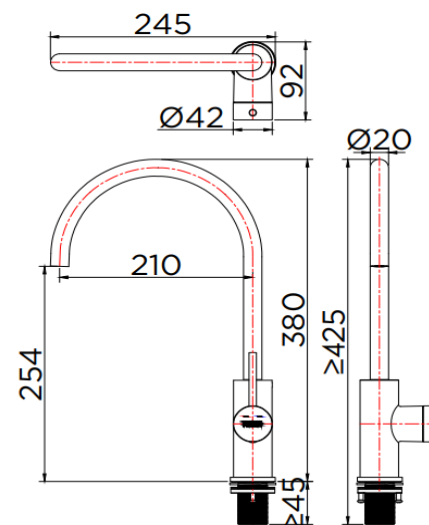

Finish

Faucet : Stainless Steel Matt

Product Descriptions

Sink Cold Faucet : Cartridge Valve
Function : 2 Functions
Minimum Pressure : 1 Bar
Flow Rate Faucet : 5.7 Litres/min@ 1 Bar

Consist of

Sink Mixer Faucet
Fixing Materials

Recommendation'

Inlet Hose 16" (KA-01-500-16-WH)
Stop Valve (KA-21-411-50)

Item number

KF-98-520-63

Dimension	Dimension pack.	Unit
92x245x425	210x460x55	mm
Net Weight	Gross Weight	Unit
0.75	0.82	kg
Packing type	Packing unit	UOM
Brown box	1 pcs/carton	Pc
SKU Barcode		
885 1674 54879 2		