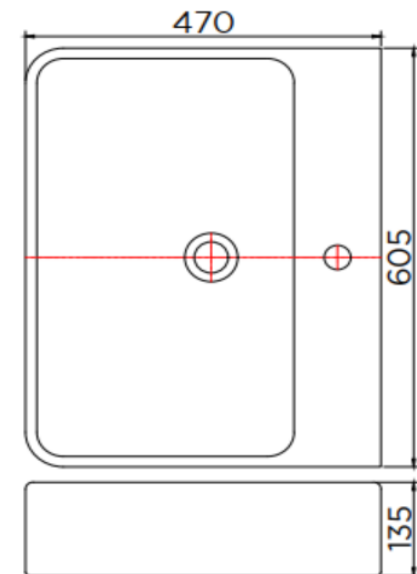

## Item name

Wall Hung Wash Basin (without overflow)  
Size Width 600 x Long 470 x High 135 mm

## Product Descriptions

Wash Basin : Wall Hung  
Size : 600x470x135 mm  
Over Flow : Not Available  
Standard Faucet Hole : Standard 1 Centered

## Item number

ECW-02-111-11

Dimension	Dimension pack.	Unit
600x470x135	620x490x155	mm
Net Weight	Gross Weight	Unit
14	18	kg
Packing type	Packing unit	UOM
Brown box	1 pc/carton	Pc
SKU Barcode		
885 1674 65418 9		