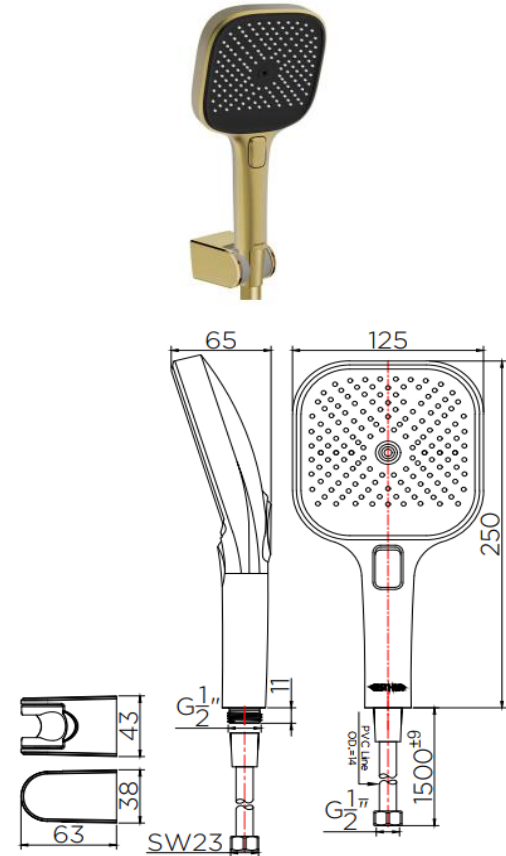

SPECIFICATION SHEET

ชื่อสินค้า

ฝักบัวสายอ่อนสีทอง PVD ปรับน้ำ 3 ระดับ
ขนาด Ø 12.5 ซม. พร้อมสาย PVC

แบรนด์

เอสเธอร์

วัสดุ

ฝักบัว : พลาสติก ABS
ขอแขวน : พลาสติก ABS
สาย : PVC

สี

ฝักบัว : สีทอง PVD
ขอแขวน : สีทอง PVD
สาย : สีทอง PVD

ลักษณะสินค้า

ฝักบัว : แบบปรับน้ำได้ 3 ระดับ
ฟังก์ชัน : 3 ฟังก์ชัน
ระดับแรงดันน้ำ : ขั้นต่ำ 1 บาร์
อัตราการไหลฝักบัว : 6.3 ลิตร/นาที @1 บาร์

สินค้าในชุดประกอบด้วย

ฝักบัว
ขอแขวน
สาย PVC
อุปกรณ์ติดตั้ง

แนะนำให้กับ

ก๊อกวาล์วผสมติดผนัง EF-01-881T-41

Update: 15/11/2025

FM-MK-001 SPEC SHEET 26/05/2564

Item name

Hand Shower set (3 functions) Gold PVD Ø 12.5 cm
with PVC Hose

Brand

Esther

Materials

Hand Shower : Plastic ABS
Holder : Plastic ABS
Hose : PVC

Finish

Hand Shower : Gold PVD
Holder : Gold PVD
Hose : Gold PVD

Product Descriptions

Hand Shower : 3 Functions Adjustable
Function : 3 Functions
Minimum Pressure : 1 Bar
Flow Rate : 6.3 Liters/min @1 Bar

Consist of

Hand Shower
Holder
PVC hose
Fixing Materials

Recommendation'

Wall Mounted Mixer Faucet EF-01-881T-41

Dimension	Dimension pack.	Unit
125x1750x65	285x145x85	mm
Net Weight	Gross Weight	Unit
0.7	0.80	kg
Packing type	Packing unit	UOM
Brown box	20 pcs/carton	Pc
SKU Barcode		
885 1674 65476 9		

Item number

ES-02-263-41

บริษัท กระรัต เอ็นเตอร์ไพรส์ (ประเทศไทย) จำกัด
9/260 หมู่ที่ 5 ถนนพหลโยธิน ตำบลคลองหนึ่ง
อำเภอคลองหลวง จังหวัดปทุมธานี 12120
E-mail : support@karatfaucet.com