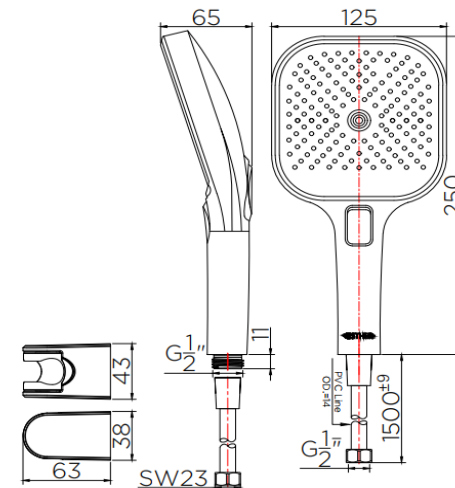

SPECIFICATION SHEET

ชื่อสินค้า

ฝักบัวสายอ่อนสีขาว ปรับน้ำ 3 ระดับ
ขนาด Ø 12.5 ซม. พร้อมสาย PVC

แบรนด์

เอสเธอร์

วัสดุ

ฝักบัว : พลาสติก ABS
ขอแขวน : พลาสติก ABS
สาย : PVC

สี

ฝักบัว : สีขาว
ขอแขวน : สีขาว
สาย : สีขาว

ลักษณะสินค้า

ฝักบัว : แบบปรับน้ำได้ 3 ระดับ
ฟังก์ชัน : 3 ฟังก์ชัน
ระดับแรงดันน้ำ : ขั้นต่ำ 1 บาร์
อัตราการไหลฝักบัว : 6.3 ลิตร/นาที @1 บาร์

สินค้าในชุดประกอบด้วย

ฝักบัว
ขอแขวน
สาย PVC
อุปกรณ์ติดตั้ง

แนะนำให้กับ

ก๊อกวาล์วผสมติดผนัง EF-01-881T-11

Item name

Hand Shower set (3 functions) White Ø 12.5 cm
with PVC Hose

Brand

Esther

Materials

Hand Shower : Plastic ABS
Holder : Plastic ABS
Hose : PVC

Finish

Hand Shower : White
Holder : White
Hose : White

Product Descriptions

Hand Shower : 3 Functions Adjustable
Function : 3 Functions
Minimum Pressure : 1 Bar
Flow Rate : 6.3 Liters/min @1 Bar

Consist of

Hand Shower
Holder
PVC hose
Fixing Materials

Recommendation'

Wall Mounted Mixer Faucet EF-01-881T-11

Dimension	Dimension pack.	Unit
125x1750x65	285x145x85	mm
Net Weight	Gross Weight	Unit
0.7	0.80	kg
Packing type	Packing unit	UOM
Brown box	20 pcs/carton	Pc
SKU Barcode		
885 1674 65474 5		

Item number

ES-02-263-11

สอบถาม เสนอแนะ
Call Center 08 0555 8555

บริษัท กระรัต เอ็นเตอร์ไพรส์ (ประเทศไทย) จำกัด
9/260 หมู่ที่ 5 ถนนพหลโยธิน ตำบลคลองหนึ่ง
อำเภอคลองหลวง จังหวัดปทุมธานี 12120
E-mail : support@karatfaucet.com

Update: 15/11/2025

FM-MK-001 SPEC SHEET 26/05/2564