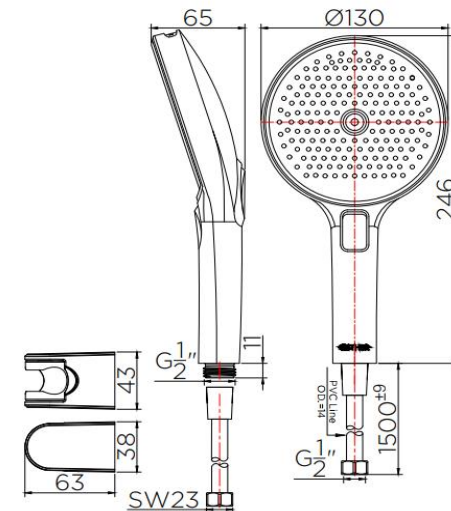

SPECIFICATION SHEET

ชื่อสินค้า

ฝักบัวสายอ่อนสีโครม ปรับน้ำ 3 ระดับ
ขนาด Ø 13 ซม. พร้อมสาย PVC

แบรนด์

เอสเธอร์

วัสดุ

ฝักบัว : พลาสติก ABS
ขอแขวน : พลาสติก ABS
สาย : PVC

สี

ฝักบัว : สีโครม
ขอแขวน : สีโครม
สาย : สีโครม

ลักษณะสินค้า

ฝักบัว : แบบปรับน้ำได้ 3 ระดับ
ฟังก์ชัน : 3 ฟังก์ชัน
ระดับแรงดันน้ำ : ขั้นต่ำ 1 บาร์
อัตราการไหลฝักบัว : 6.3 ลิตร/นาที @1 บาร์

สินค้าในชุดประกอบด้วย

ฝักบัว
ขอแขวน
สาย PVC
อุปกรณ์ติดตั้ง

แนะนำให้กับ

ก๊อกวาล์วผสมติดผนัง EF-01-881T-50

Item name

Hand Shower set (3 functions) Chrome Ø 13 cm
with PVC Hose

Brand

Esther

Materials

Hand Shower : Plastic ABS
Holder : Plastic ABS
Hose : PVC

Finish

Hand Shower : Chrome
Holder : Chrome
Hose : Chrome

Product Descriptions

Hand Shower : 3 Functions Adjustable
Function : 3 Functions
Minimum Pressure : 1 Bar
Flow Rate : 6.3 Liters/min @1 Bar

Consist of

Hand Shower
Holder
PVC hose
Fixing Materials

Recommendation'

Wall Mounted Mixer Faucet EF-01-881T-50

Dimension	Dimension pack.	Unit
130x1746x65	285x145x85	mm
Net Weight	Gross Weight	Unit
0.7	0.80	kg
Packing type	Packing unit	UOM
Brown box	20 pcs/carton	Pc
SKU Barcode		
885 1674 65468 4		

Item number

ES-01-263-50

บริษัท กระรัต เอ็นเตอร์ไพรส์ (ประเทศไทย) จำกัด
9/260 หมู่ที่ 5 ถนนพหลโยธิน ตำบลคลองหนึ่ง
อำเภอคลองหลวง จังหวัดปทุมธานี 12120
E-mail : support@karatfaucet.com

สอบถาม เสนอแนะ
Call Center 08 0555 8555

Update: 15/11/2025

FM-MK-001 SPEC SHEET 26/05/2564