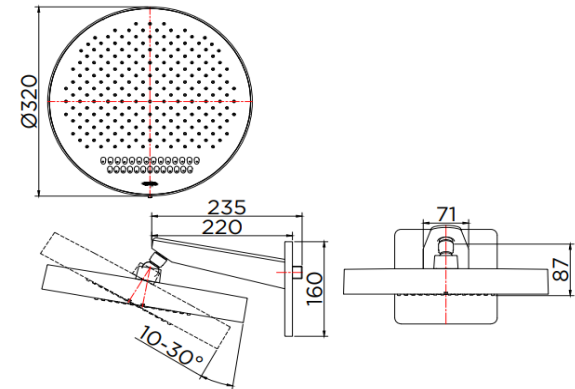

แนะนำให้กับ

-

Item name

Shower Head Gun Metal PVD 320 mm

Brand

Esther

Materials

Shower Head : Plastic ABS
Shower Arm : Brass

Finish

Shower Head : Gun Metal PVD
Shower Arm : Gun Metal PVD

Product Descriptions

Fucntion : 1 Fucntions
Minimum Pressure : 1 Bar
Flow Rate Head Shower : 5.4 Liters/min @1 Bar

Consist of

Shower Head
Shower Arm
Fixing Materials

Reccommendation'

-

Item number

ES-01-122-70

Dimension	Dimension pack.	Unit
320x395x160	395x340x120	mm
Net Weight	Gross Weight	Unit
1.3	1.9	kg
Packing type	Packing unit	UOM
Brown box	8 pcs/carton	Pc
SKU Barcode		
885 1674 65467 7		