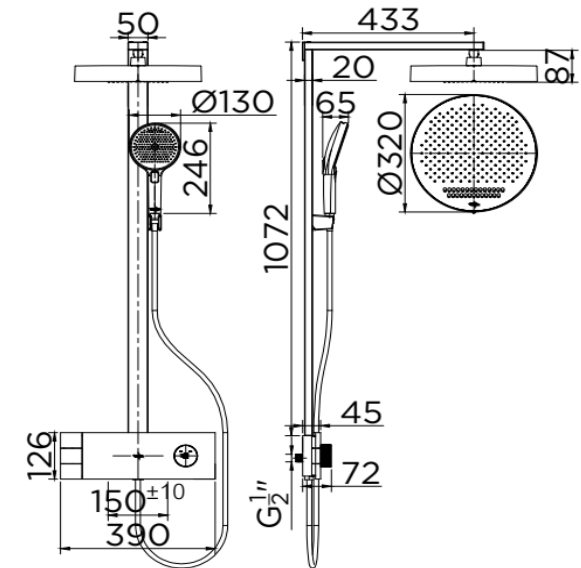

## Materials

Shower Head : ABS Plastic  
 Shower Rail : Zinc alloy  
 Hand Shower : Plastic ABS  
 Diverter : Brass  
 Hose : PVC

## Product Descriptions

Hand Shower : Adjustable 3 level  
 Head Shower : 1 Functions  
 Minimum Pressure : 1 Bar  
 Flow Rate Hand Shower : 6.3 Liters/min @1 Bar  
 Flow Rate Head Shower : 5.4 Liters/min @1 Bar

## Consist of

Rain Shower set  
 Hand Shower set with PVC Hose  
 Fixing Materials

## Item number

ERS-001-623-70

Dimension	Dimension pack.	Unit
390x613x1198	1140x375x125	mm
Net Weight	Gross Weight	Unit
14.5	18.5	kg
Packing type	Packing unit	UOM
Brown box	3	Pc
SKU Barcode		
885 1674 65610 7		