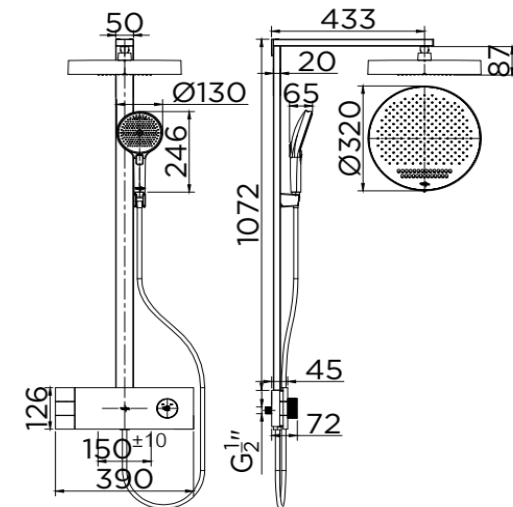

## Materials

Shower Head : ABS Plastic  
Shower Rail : Zinc alloy  
Hand Shower : Plastic ABS  
Diverter : Brass  
Hose : PVC

## Product Descriptions

Hand Shower : Adjustable 3 level  
Head Shower : 1 Functions  
Minimum Pressure : 1 Bar  
Flow Rate Hand Shower : 6.3 Liters/min @1 Bar  
Flow Rate Head Shower : 5.4 Liters/min @1 Bar

## Consist of

Rain Shower set  
Hand Shower set with PVC Hose  
Fixing Materials

## Item number

ERS-001-623-50

Dimension	Dimension pack.	Unit
390x613x1198	1140x375x125	mm
Net Weight	Gross Weight	Unit
14.5	18.5	kg
Packing type	Packing unit	UOM
Brown box	3	Pc
SKU Barcode		
885 1674 65608 4		