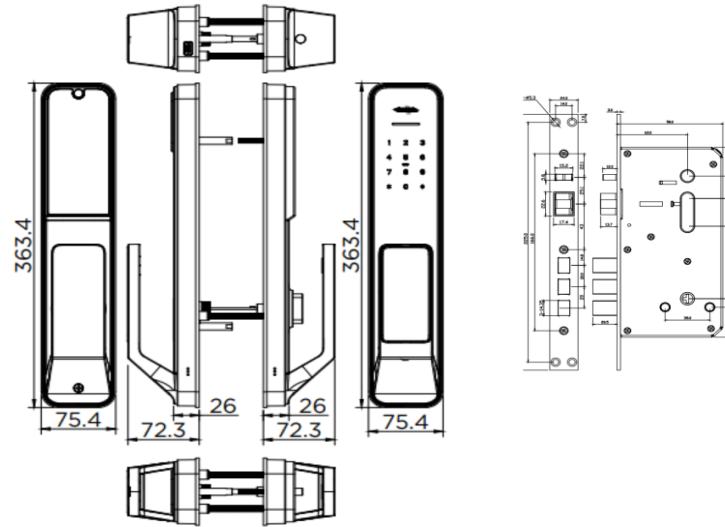

Emergency key / Mechanical key  
Double Unlocking Mode  
Passage Mode

**Consist of**

Digital door lockset module  
Mortise lock/ Striking plate  
Cards x3pcs/ Emergency keys x2pcs  
Drilling template  
Installation&User Manual  
Fixing Material

**Recommendation'**

Battery AA (Alkaline) x 4pcs

**Item number**

EAE-03-512-55

Dimension	Dimension pack.	Unit
76x150x364	450x310x125	mm
Net Weight	Gross Weight	Unit
3.00	3.10	kg
Packing type	Packing unit	UOM
Brown box	1 pc/carton	Pc
SKU Barcode		
885 1674 65459 2		