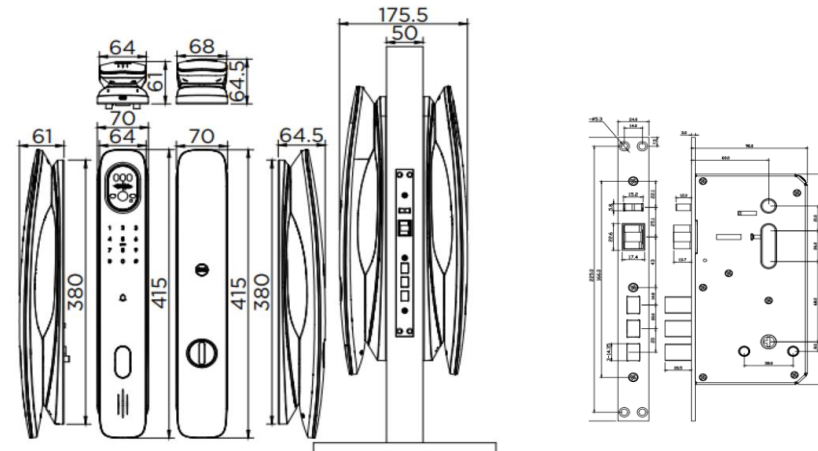

Item number

EAE-02-512F-55

Dimension	Dimension pack.	Unit
70x125x415	450x310x125	mm
Net Weight	Gross Weight	Unit
3.00	3.10	kg
Packing type	Packing unit	UOM
Brown box	1 pc/carton	Pc
SKU Barcode		
885 1674 65458 5		