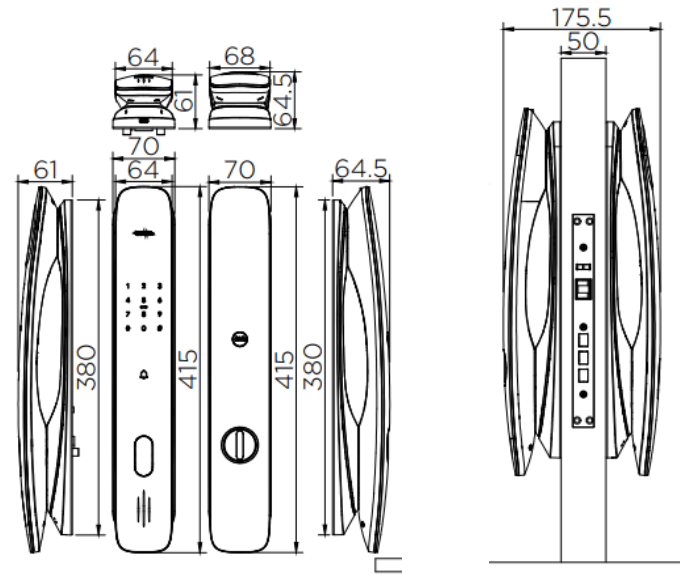

Recommendation'

Battery AAA (Alkaline) x 4pcs

Item number

EAE-02-512-55

Dimension	Dimension pack.	Unit
70x125x415	450x310x125	mm
Net Weight	Gross Weight	Unit
3.00	3.10	kg
Packing type	Packing unit	UOM
Brown box	1 pc/carton	Pc
SKU Barcode		
885 1674 65457 8		