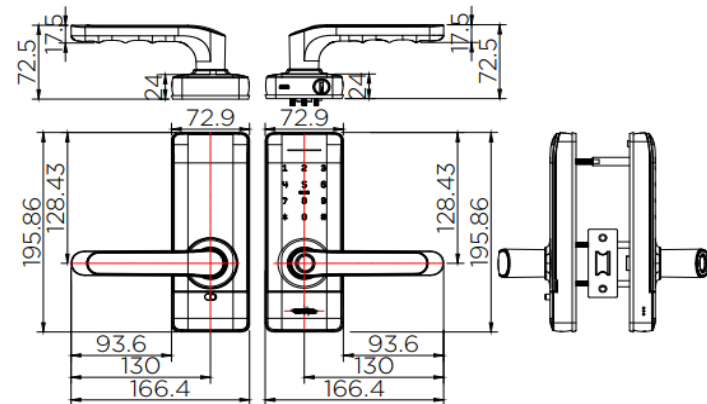

สินค้าในชุดประกอบด้วย

อุปกรณ์มือจับกันโยกอัจฉริยะ
ด้ามจับกุญแจและเพลทรับกลอน
การ์ด 3 ชั้น/ กุญแจสำรอง 2 ชั้น
แผ่นทาบเจาะ
คู่มือการติดตั้งและการใช้งาน
อุปกรณ์ในการติดตั้ง
แนะนำใช้กับ
แบตเตอรี่ AAA (อัลคาไลน์) จำนวน 4ก้อน

Item name

WiFi Digital Door Lock with TUYA
Model: H1-YW

Brand
ESTHER

Materials

Door lock: Aluminium/ABS
Mortise Latch : Stainless Steel

Finish

Door lock: Black
Mortise Lock : Stainless Steel Matt

Frequency

WLAN 2.4 GHz (Tx. 2400 - 2500 MHz)
NFC 13.553-13.567 MHz

Product Descriptions

Finger Print/ RF Card / Password
Able to operate with Tuya WiFi 2.4G
Suitable with Door Thickness 35-65 mm
Backset 60 and 70 mm.
Up to 300 Different Users Available
- Fingerprint : maximum 100 users
- Card : maximum 100 cards
- Password : maximum 100 passwords
Battery AA (Alkaline) x 4 pcs
Suitable for Both DIN Left and DIN Right
Emergency Power Back Up (Type-C)

Emergency key / Mechanical key
Double Unlocking Mode
Passage Mode

Consist of

Digital door lockset module
Mortise lock/ Striking plate
Cards x3pcs/ Emergency keys x2pcs
Drilling template
Installation&User Manual
Fixing Material

Recommendation!

Battery AAA (Alkaline) x 4pcs

Dimension	Dimension pack.	Unit
167x200x146	320x235x120	mm
Net Weight	Gross Weight	Unit
2.50	2.60	kg
Packing type	Packing unit	UOM
Brown box	1 pc/carton	Pc
SKU Barcode		
885 1674 65455 4		

Item number

EAE-01-412-55

Update: 15/11/2025

บริษัท กระรัต เ็นเตอร์ไพรส์ (ประเทศไทย) จำกัด
9/260 หมู่ที่ 5 ถนนพหลโยธิน ตำบลคลองหนึ่ง
อำเภอคลองหลวง จังหวัดปทุมธานี
12120
E-mail : support@karatenterprise.com