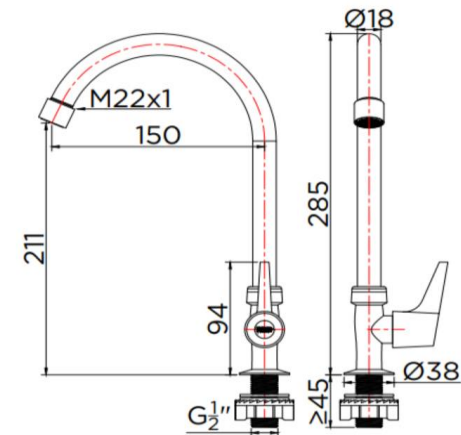

SPECIFICATION SHEET

ชื่อสินค้า

ก๊อกซิงค์เดี่ยวติดบนเคาน์เตอร์

แบรนด์

กะรัต ฟอเซท

วัสดุ

ก๊อกน้ำ : ซิงค์
มือจับ : พลาสติก
วาล์ว : เซรามิกทองเหลือง
เกลียว : สแตนเลส 201

สี

ก๊อกน้ำ : สีโครม
มือจับ : สีโครม
วาล์ว : ทองเหลือง
เกลียว : สีเหลือง

ลักษณะสินค้า

ก๊อกซิงค์เดี่ยวติดเคาน์เตอร์: แบบมือหมุน
ฟังก์ชัน : 1 ฟังก์ชัน
ระดับแรงดันน้ำ : ขั้นต่ำ 1 บาร์
อัตราการไหลก๊อกน้ำ : 6.0 ลิตร/นาที @1 บาร์

สินค้าในชุดประกอบด้วย

ก๊อกซิงค์เดี่ยว
อุปกรณ์ติดตั้ง

แนะนำให้กับ

สายน้ำดี 16" (KA-01-500-16-WH)
สต็อปวาล์ว (KA-21-411-50)

Update: 03/11/2025

Item name

Deck Mounted Kitchen Sink Cold Water Faucet

Brand

Karat Faucet

Materials

Faucet : Zinc
Handle : ABS
Valve : Brass Ceramic Valve
Thread : SUS201

Finish

Faucet : Chrome
Handle : Chrome
Valve : Brass
Thread : Yellow

Product Descriptions

Sink Cold Faucet : Ceramic Valve 90°
Function : 1 Function
Minimum Pressure : 1 Bar
Flow Rate Faucet : 6.0 Liters/min @1 Bar

Consist of

Sink Cold Faucet
Fixing Materials

Recommendation'

Inlet Hose 16" (KA-01-500-16-WH)
Stop Valve (KA-21-411-50)

Dimension	Dimension pack.	Unit
76x329x169	80x220x430	mm
Net Weight	Gross Weight	Unit
0.249	0.339	kg
Packing type	Packing unit	UOM
Slide pack	18 pcs/carton	Pc
SKU Barcode		
885 1674 54845 7		

Item number

KF-80-511-50

บริษัท กะรัต เ็นเตอร์ไพรส์ (ประเทศไทย) จำกัด
9/260 หมู่ที่ 5 ถนนพหลโยธิน ตำบลคลองหนึ่ง
อำเภอคลองหลวง จังหวัดปทุมธานี 12120
E-mail : support@karatfaucet.com