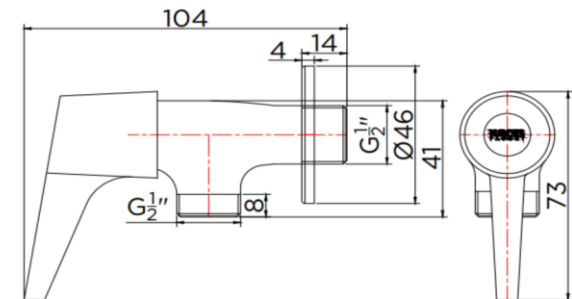

Product Descriptions

Wall Mounted Faucet : Ceramic Valve 90°
Function : 1 Function
Minimum Pressure : 1 Bar
Flow Rate Faucet : 12 Litres/min @ 1 Bar

Item number

KF-80-470-50

Dimension	Dimension pack.	Unit
48x73.5x104	50x124x168	mm
Net Weight	Gross Weight	Unit
0.156	0.456	kg
Packing type	Packing unit	UOM
Slide pack	40	Pc
SKU Barcode		
885 1674 54844 0		