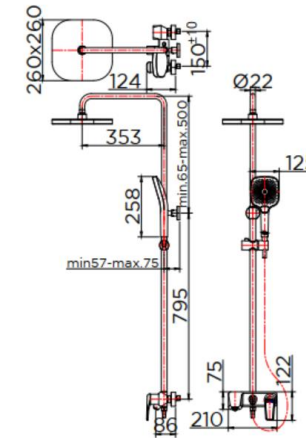

Product Descriptions

Hand Shower : Adjustable 3 level
Function : 2 Functions
Minimum Pressure : 1 Bar
Flow Rate Hand Shower : 7.0 Liters/min @1 Bar
Flow Rate Head Shower : 7.5 Liters/min @1 Bar

Consist of

Rain Shower set
Hand Shower set with Stainless Steel Hose
Fixing Materials

Recommendation'

-

Item number

KRS-041-623-50

Dimension	Dimension pack.	Unit
260x500x1295	900x378x128	mm
Net Weight	Gross Weight	Unit
3.0	4.0	kg
Packing type	Packing unit	UOM
Brown box	5 pcs/carton	Pc
SKU Barcode		
885 1674 54765 8		