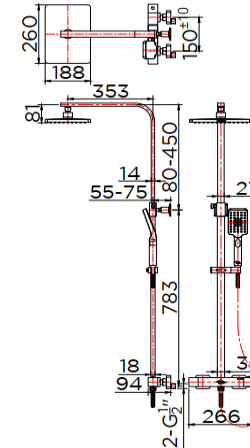

แบรนด์

กะรัต ฟอเซท

วัสดุ

ฝักบัวก้านแข็ง : พลาสติก ABS
ท่อลอย : สเตนเลส 201
ฝักบัวสายอ่อน : พลาสติก ABS
ก๊อกผสมติดผนัง: ทองเหลือง

สี

ฝักบัวก้านแข็ง : สีโครม
ท่อลอย : สีโครม
ฝักบัวสายอ่อน : สีโครม
ที่สลับทางน้ำ : สีโครม

ลักษณะสินค้า

ฝักบัว : ปรับน้ำ 3 ระดับ
ฟังก์ชัน : 2 ฟังก์ชัน
ระดับแรงดันน้ำ : ขั้นต่ำ 1 บาร์
อัตราการไหลฝักบัว : 7.0 ลิตร/นาที @1 บาร์
อัตราการไหลฝักบัวก้านแข็ง : 7.5 ลิตร/นาที @1 บาร์

สินค้าในชุดประกอบด้วย

ชุด Rain Shower
ฝักบัวสายอ่อนพร้อมสายสเตนเลส
อุปกรณ์ติดตั้ง

แนะนำใช้กับ

Update: 25/09/2025
FM-MK-001 SPEC SHEET 26/05/2564

Item name

Rain Shower Set with Diverter

Brand

Karat Faucet

Materials

Shower Head : ABS Plastic
Shower Rail : Stainless Steel 201
Hand Shower : Plastic ABS
Diverter : Brass

Finish

Shower Head : Chrome finished
Shower Rail : Chrome finished
Hand Shower : Chrome finished
Diverter : Chrome finished

Product Descriptions

Hand Shower : Adjustable 3 level
Function : 2 Functions
Minimum Pressure : 1 Bar
Flow Rate Hand Shower : 7.0 Liters/min @1 Bar
Flow Rate Head Shower : 7.5 Liters/min @1 Bar

Consist of

Rain Shower set
Hand Shower set with Stainless Steel Hose
Fixing Materials

Recommendation'

Dimension	Dimension pack.	Unit
260x500x1295	785 x 410 x 90	mm
Net Weight	Gross Weight	Unit
4.4	5.4	kg
Packing type	Packing unit	UOM
Brown box	5 pcs/carton	Pc
SKU Barcode		
885 1674 54764 1		

Item number

KRS-040-623-50

บริษัท กะรัต เอ็นเตอร์ไพรส์ (ประเทศไทย) จำกัด
9/260 หมู่ที่ 5 ถนนพหลโยธิน ตำบลคลองหนึ่ง
อำเภอคลองหลวง จังหวัดปทุมธานี 12120
E-mail : support@karatenterprise.com