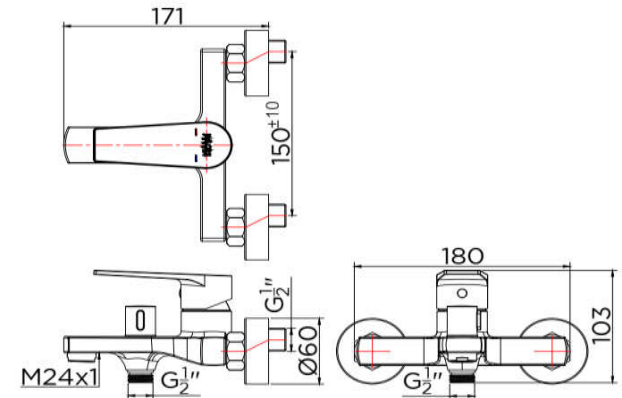

Finish

Faucet : Chrome

Product Descriptions

Bath Mixer Faucet : Cartridge valve
Function : Two function
Minimum Pressure : 1 Bar
Flow rate@ 1 Bar : 7.2 Litres/min@ 1 Bar

Consist of

Single Lever Wall Mounted Bath Mixer Faucet
Fixing materials

Recommendation

-

Item number

KF-76-720-50

Dimension	Dimension pack.	Unit
188x210x103	220x440x57	mm
Net Weight	Gross Weight	Unit
1.42	1.74	kg
Packing type	Packing unit	UOM
Brown Box	1 piece / Carton	Pc
SKU Barcode		
885 1674 54794 8		