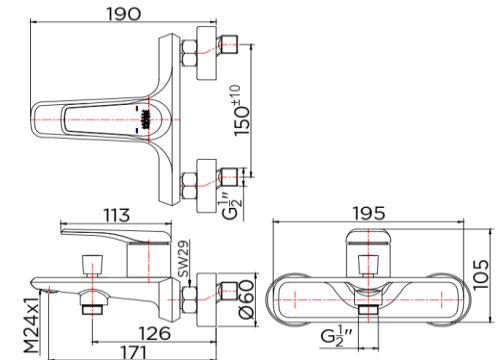

Finish

Faucet : Chrome

Product Descriptions

Bath Mixer Faucet : Cartridge valve
Function : Two function
Minimum Pressure : 1 Bar
Flow rate@ 1 Bar : 7.4 Litres/min@ 1 Bar

Consist of

Single Lever Wall Mounted Bath Mixer Faucet
Fixing materials

Recommendation

-

Item number

KF-68-720-50

Dimension	Dimension pack.	Unit
196x170x110	260x225x126	mm
Net Weight	Gross Weight	Unit
1.47	1.8	kg
Packing type	Packing unit	UOM
Brown Box	12	Pc
SKU Barcode		
885 1674 54849 5		