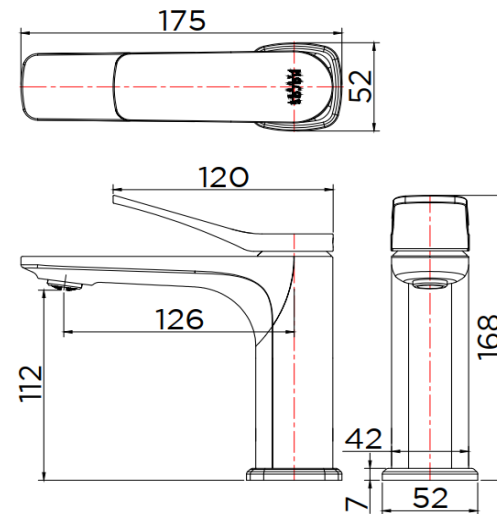

SEDAL cartridge valve

Aerator

NEOPERL Aerator

Finish

Faucet : Brush gold PVD

Product Descriptions

Basin mixer faucet : Cartridge Valve
Minimum Pressure : 1 Bar
Flow Rate Faucet : 4.0 Liters/min @1 Bar

Consist of

Basin mixer faucet
Fixing material

Sedal

NEOPERL®

Item number

KF-02-620-41

Dimension	Dimension pack.	Unit
52x175x168	195x415x80	mm
Net Weight	Gross Weight	Unit
1.22	1.42	kg
Packing type	Packing unit	UOM
Carton Box	1Set/Carton	Set
SKU Barcode		
885 1674 54824 2		