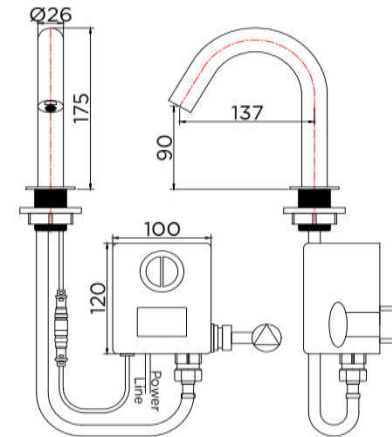

Finish

Faucet : Stainless

Product Descriptions

Cold Water Faucet : Automatic sensor
Function : One function
Water Pressure level : 1 Bar
Flow rate@ 1 Bar : 3.8 Litres/min

Consist of

Auto Sensor Closing Faucet
Fixing materials

Reccommendation

Stop valve (KA-21-411-50)

Item number

KF-01-015-63

| Dimension | Dimension pack. | Unit |
|------------------|-----------------|------|
| 45x165x175 | 195x415x80 | mm |
| Net Weight | Gross Weight | Unit |
| 0.83 | 1.06 | kg |
| Packing type | Packing unit | UOM |
| Brown box | 1/13 | Pc |
| SKU Barcode | | |
| 885 1674 54762 7 | | |