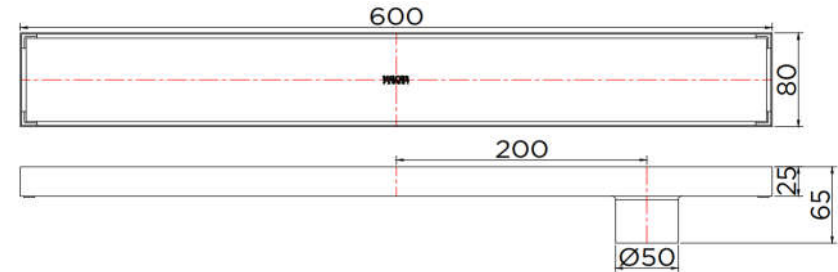

SPECIFICATION SHEET

Karat
FAUCET

ชื่อสินค้า

ตะแกรงระบายน้ำทั้งแบบเหลี่ยมพร้อมตุ้ม
ถ่วงเปิด-ปิดน้ำ ต่อท่อ PVC ขนาด 2-2.5 นิ้ว
หน้าแปลน 3.15x24 นิ้ว (สแตนเลส 304)

แบรนด์

กะรัต ฟอเซท

วัสดุ

ตะแกรงระบายน้ำ: สแตนเลส 304

สี

ตะแกรงระบายน้ำ: สแตนเลสด้าน

ลักษณะสินค้า

ตะแกรงระบายน้ำ : หน้าแปลน 3.15x24 นิ้ว
ฟังก์ชัน : 1 ฟังก์ชัน
อัตราการไหล : 18 ลิตร/นาที

สินค้าในชุดประกอบด้วย

ตะแกรงระบายน้ำแบบเหลี่ยม
อุปกรณ์ติดตั้ง

Item name

Floor Drain FLANGE 3.15x24" (for PVC pipe $\varnothing$ 2-2.5")
Stainless (SUS 304)

Brand

Karat Faucet

Materials

Floor Drain : Stainless Steel 304

Finish

Floor Drain : Stainless Steel Matt

Product Descriptions

Floor Drain : 3.15x24 inches
Function : 1 Functions
Flow Rate : 18 Litres/min

Consist of

Floor Drain
Fixing Materials

Item number

KA-25-832-WT

Dimension	Dimension pack.	Unit
600x80x25	630x113x83	mm
Net Weight	Gross Weight	Unit
2	2.03	kg
Packing type	Packing unit	UOM
Brown box	8 pcs/carton	Pc
SKU Barcode		
885 1674 54722 1		

Update: 03/12/2024

FM-MK-001 SPEC SHEET 26/05/2564

Karat
ENTERPRISE

สอบถาม เสนอแนะ
Call Center 08 0555 8555

บริษัท กะรัต เอ็นเตอร์ไพรส์ (ประเทศไทย) จำกัด

9/260 หมู่ที่ 5 ถนนพหลโยธิน ตำบลคลองหนึ่ง

อำเภอคลองหลวง จังหวัดปทุมธานี 12120

E-mail : support@karatenterprise.com