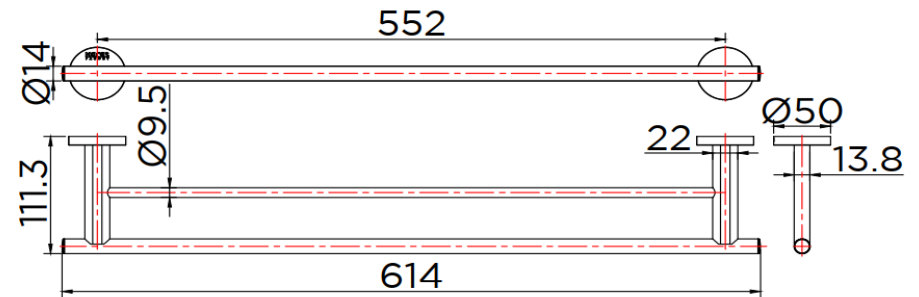

## Consist of

Towel Bar  
Fixing Materials

Dimension	Dimension pack.	Unit
615x111x50	146x60x660	mm
Net Weight	Gross Weight	Unit
0.43	0.61	kg
Packing type	Packing unit	UOM
Window box	10 pcs/carton	Pc
SKU Barcode		
885 1674 54611 8		