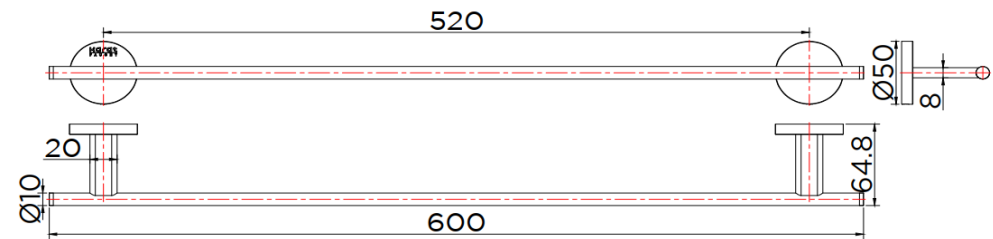

## Consist of

Towel Bar

Dimension	Dimension pack.	Unit
600x65x50	95x60x660	mm
Net Weight	Gross Weight	Unit
0.37	0.51	kg
Packing type	Packing unit	UOM
Window box	20 pcs/carton	Pc
SKU Barcode		
885 1674 54610 1		