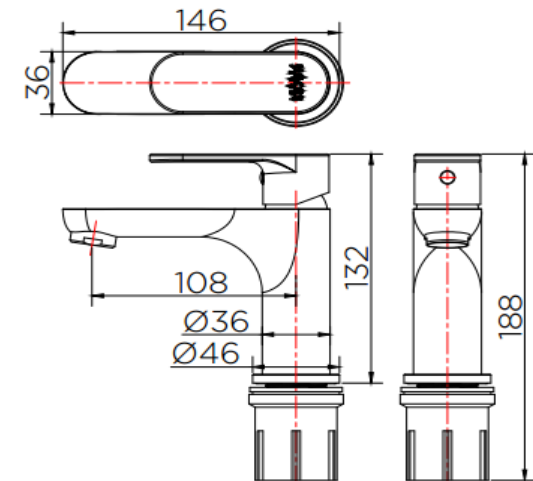

Finish

Faucet : Chrome

Product Descriptions

Basin Mixer Faucet : Cartridge Valve
Function : 2 Functions
Minimum Pressure : 1 Bar
Flow Rate Faucet : 5.6 Liters/min @1 Bar

Consist of

Basin Mixer Faucet
Fixing Materials

Recommendation'

Stop Valve (KA-21-411-50)

Item number

KF-58-620-50

Dimension	Dimension pack.	Unit
46x146x132	157x232x67	mm
Net Weight	Gross Weight	Unit
0.90	1.00	kg
Packing type	Packing unit	UOM
Brown box	20 pcs/carton	Pc
SKU Barcode		
885 1674 54375 9		