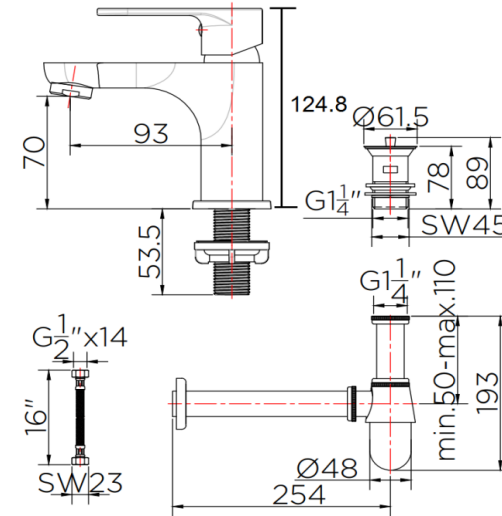

Basin Cold Faucet : Cartridge Valve
Minimum Pressure : 1 Bar
Flow Rate Faucet : 5.4 Liters/min @1 Bar
Waste Basin : with over flow

Consist of

Basin Cold Faucet
Waste Basin
Bottle Trap
Inlet Hose
Fixing Materials

Recommendation'

Item number

KFA-030-610

Dimension	Dimension pack.	Unit
45x130.7x124.8	195x415x80	mm
Net Weight	Gross Weight	Unit
1.64	2.04	kg
Packing type	Packing unit	UOM
Brown box	13 pcs/carton	Pc
SKU Barcode		
885 1674 54338 3		